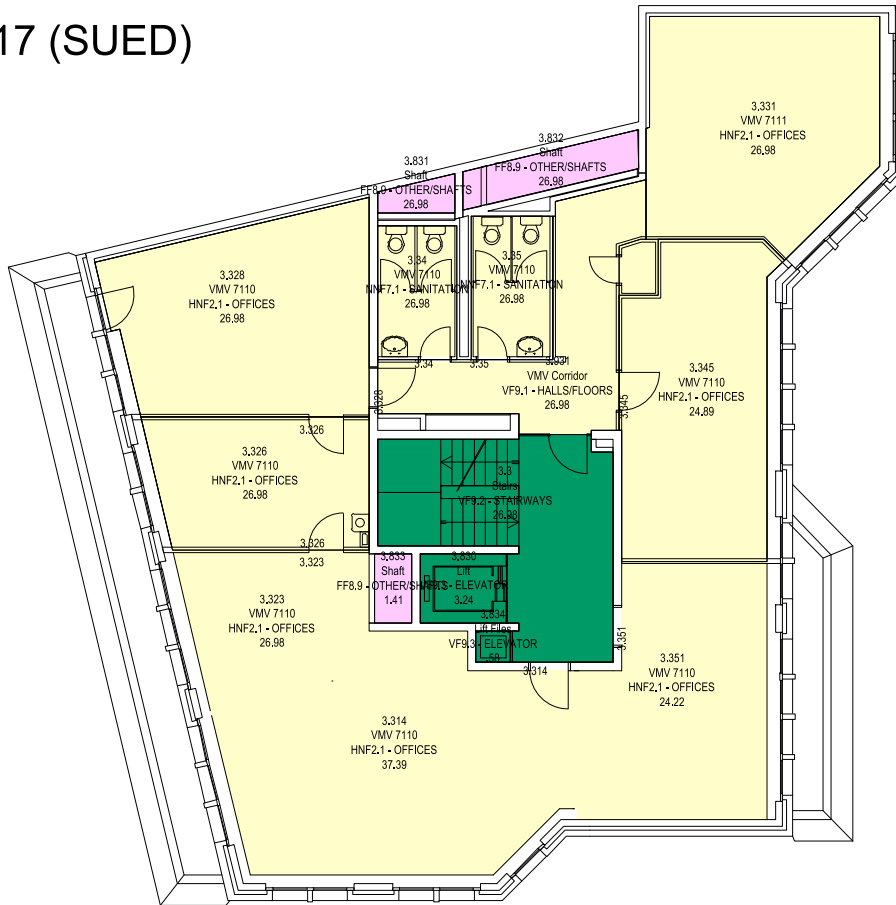

BAHNHOFSTR.17 (SUED)

Legend	
Price Category	Description
B2	B2 - Office Area vented
FF	FF - Functional Areas
VF	VF - Circulation Area
Total	