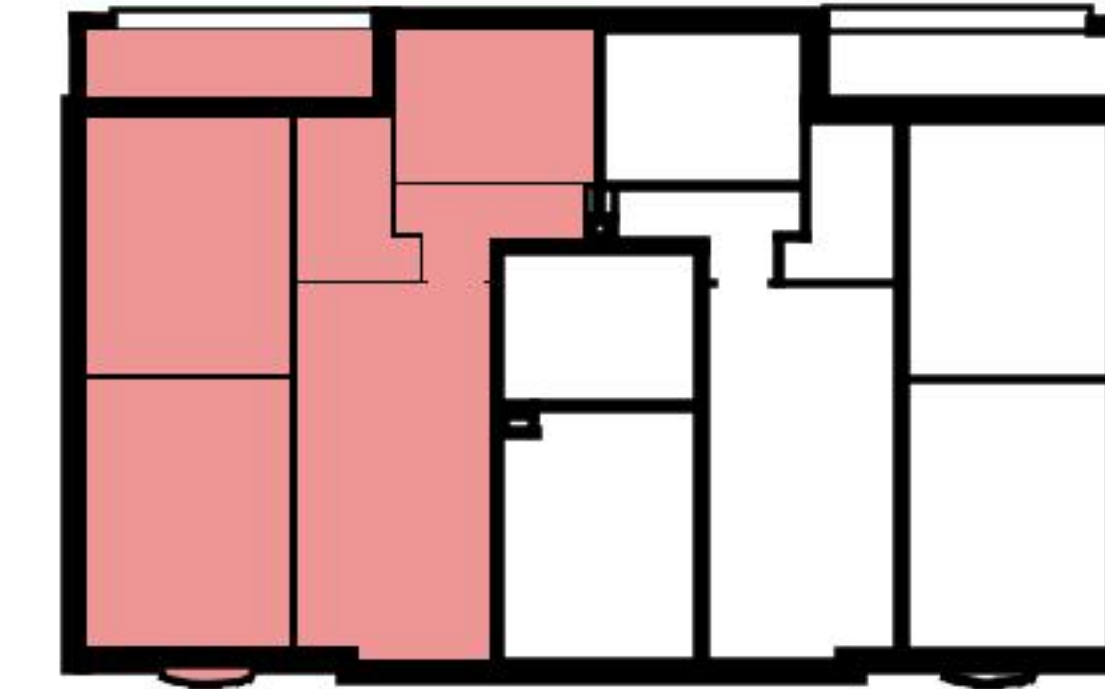

Floorplan

Address Luzernerring 101 01, Basel
Rooms 3

Living Area 83 m²
Floor 1. Floor

All information is supplied without guarantee and subject to change.

liviit