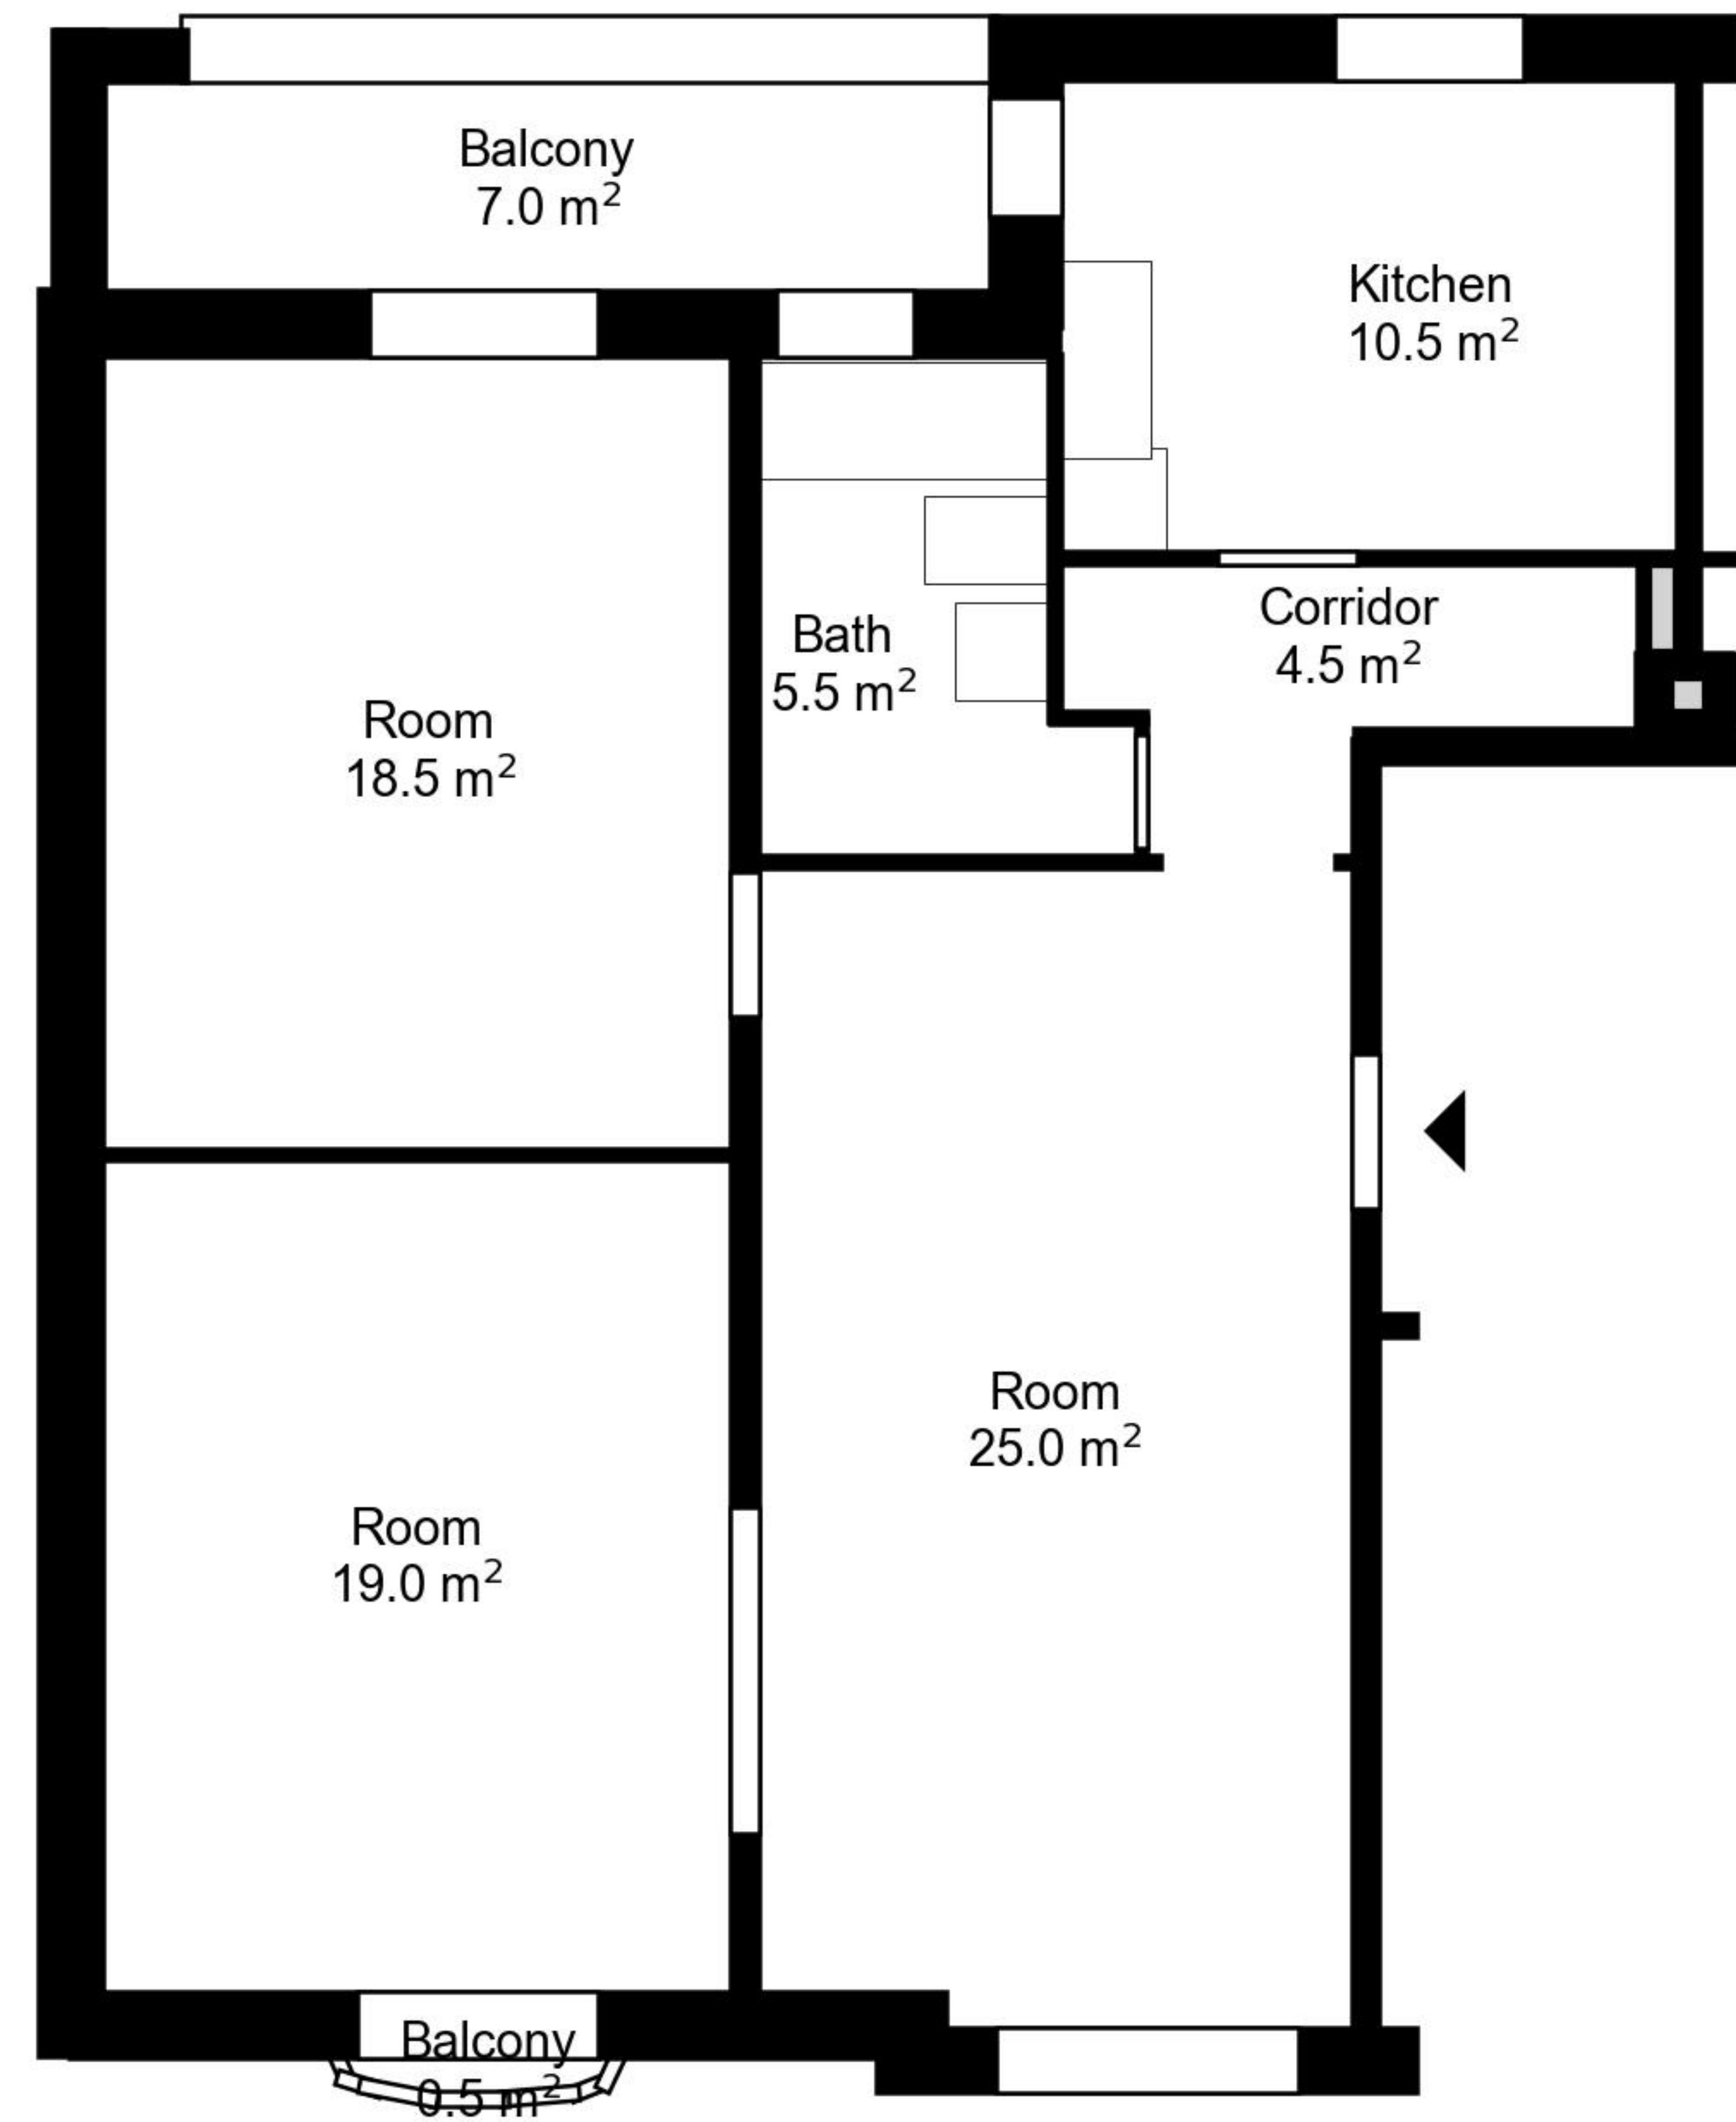

Floorplan

Address Luzernerring 101 01, Basel
Rooms 3

Living Area 83 m²
Floor 1. Floor

All information is supplied without guarantee and subject to change.

liviit