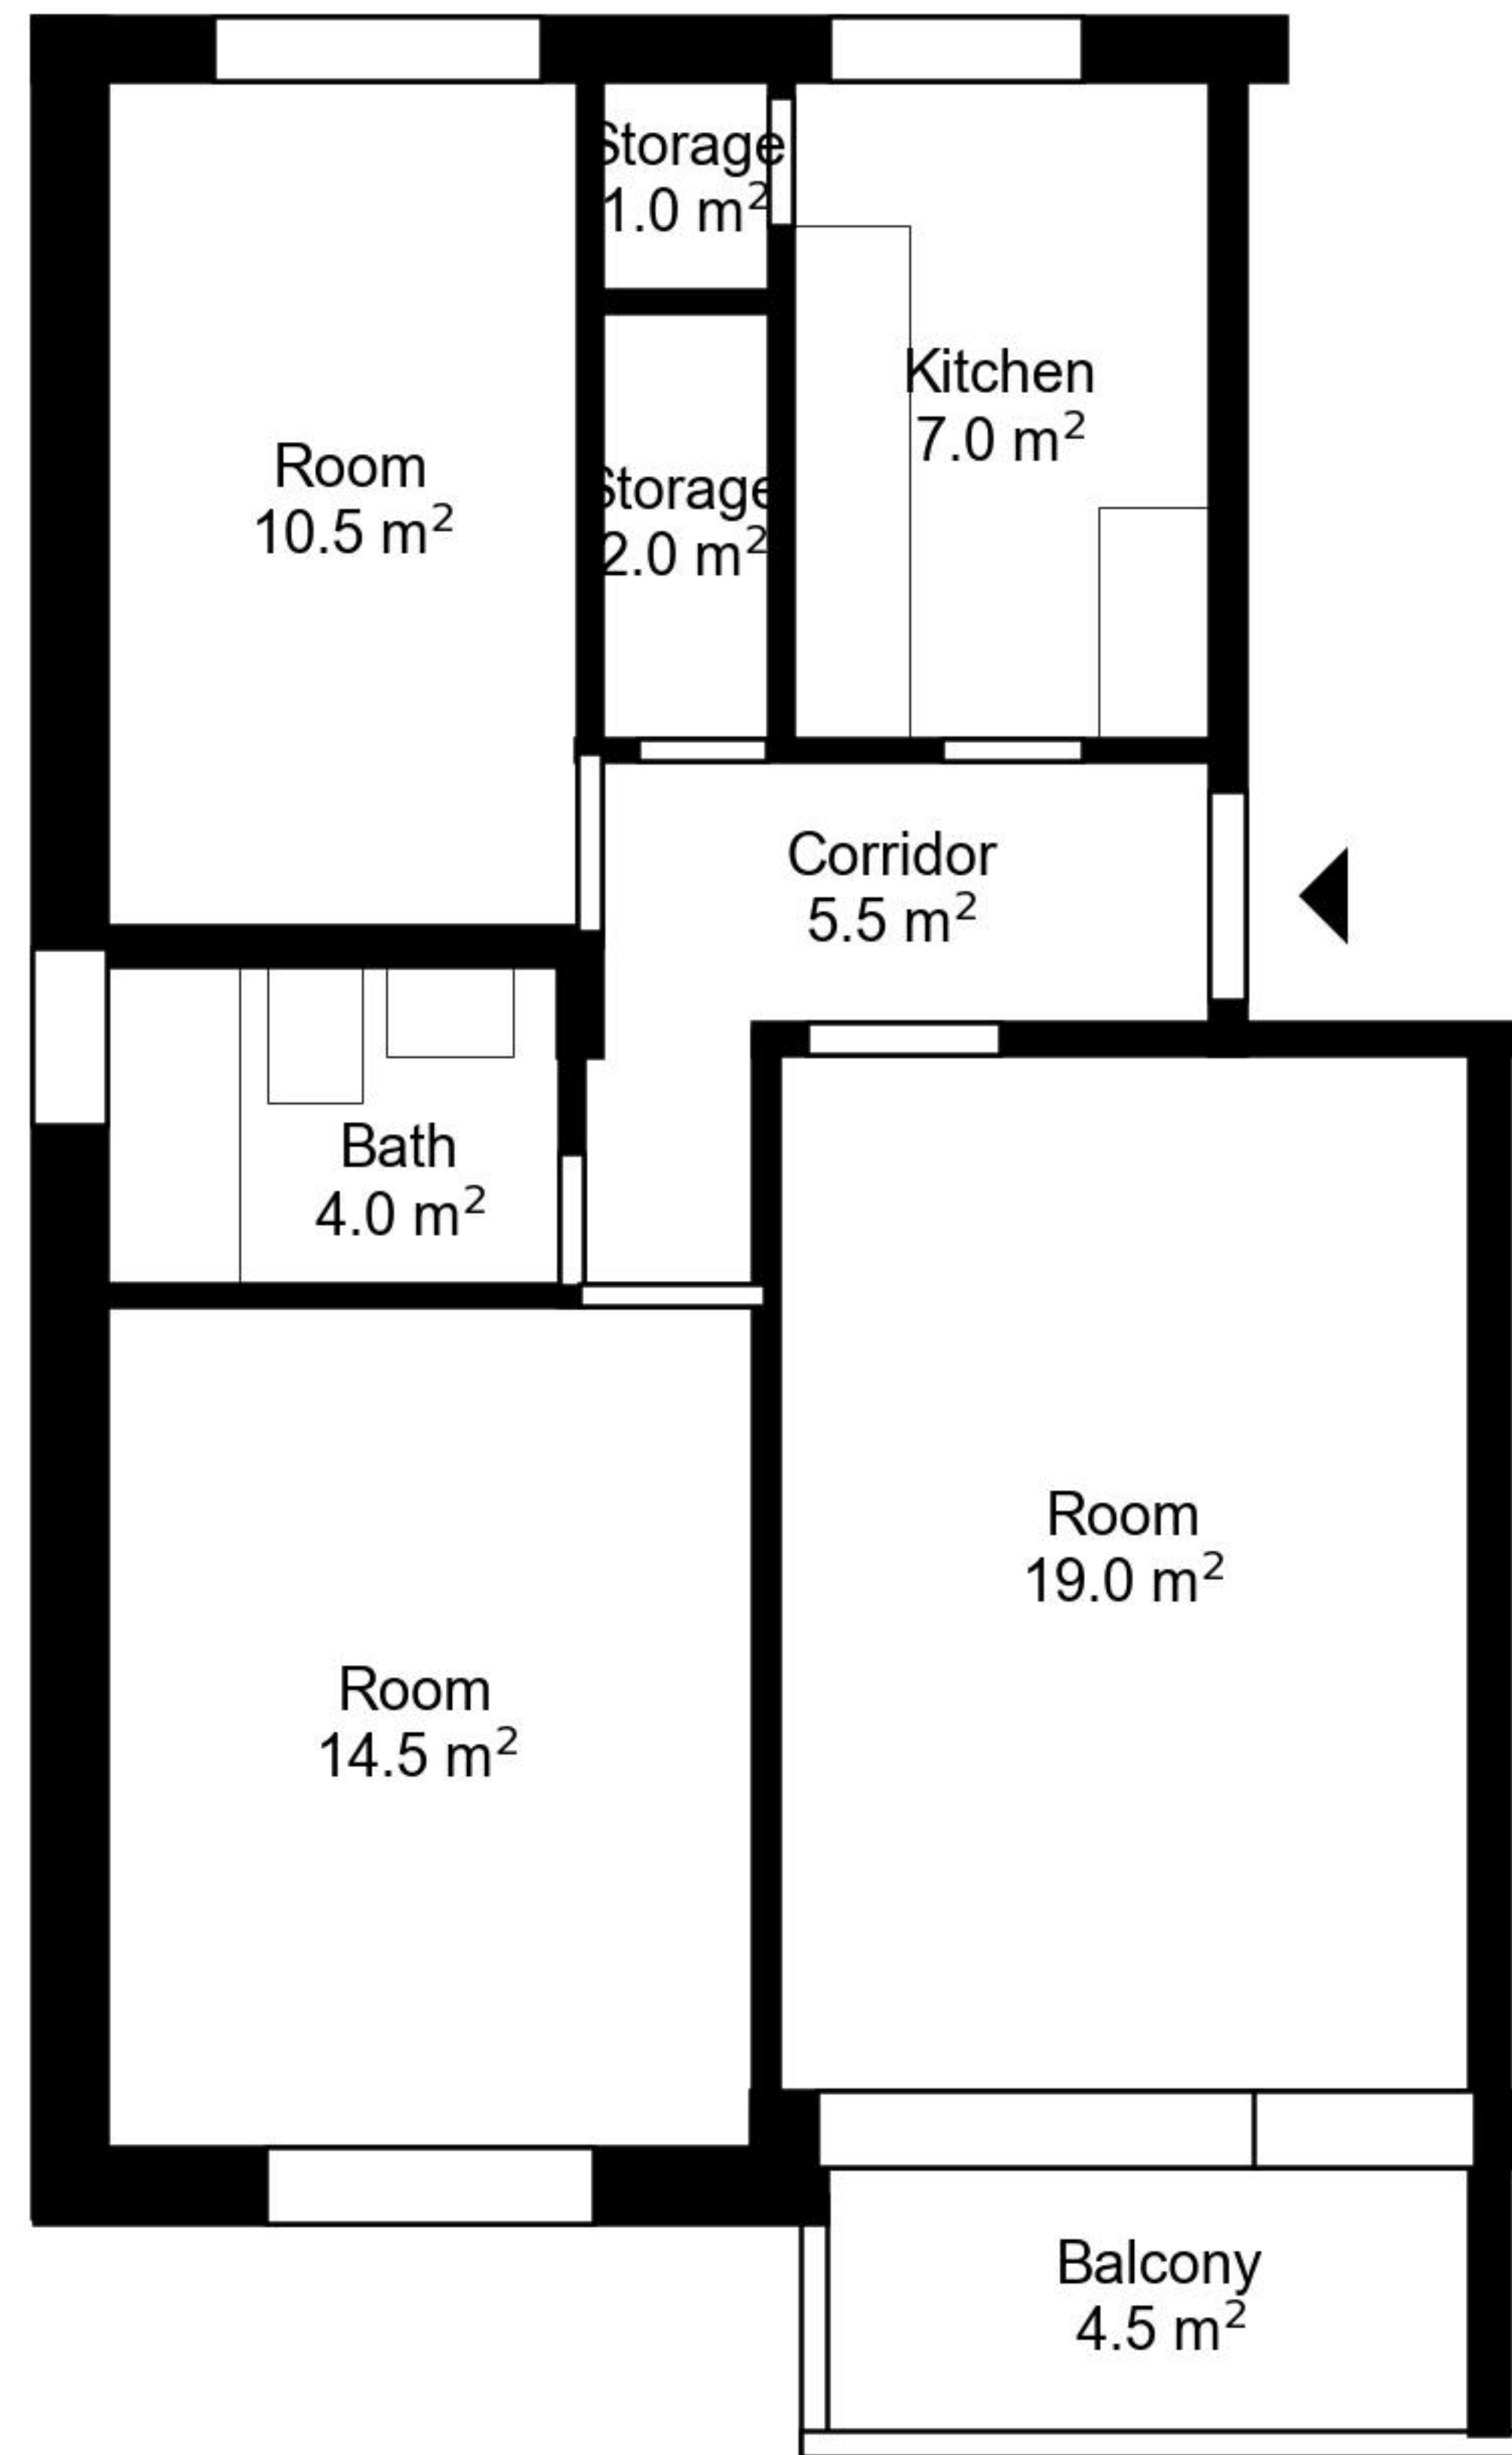

Floorplan

Address Quellmattstrasse 25, 27, Ipsach
Rooms 3

Living Area 63 m²
Floor 2. Floor

All information is supplied without guarantee and subject to change.