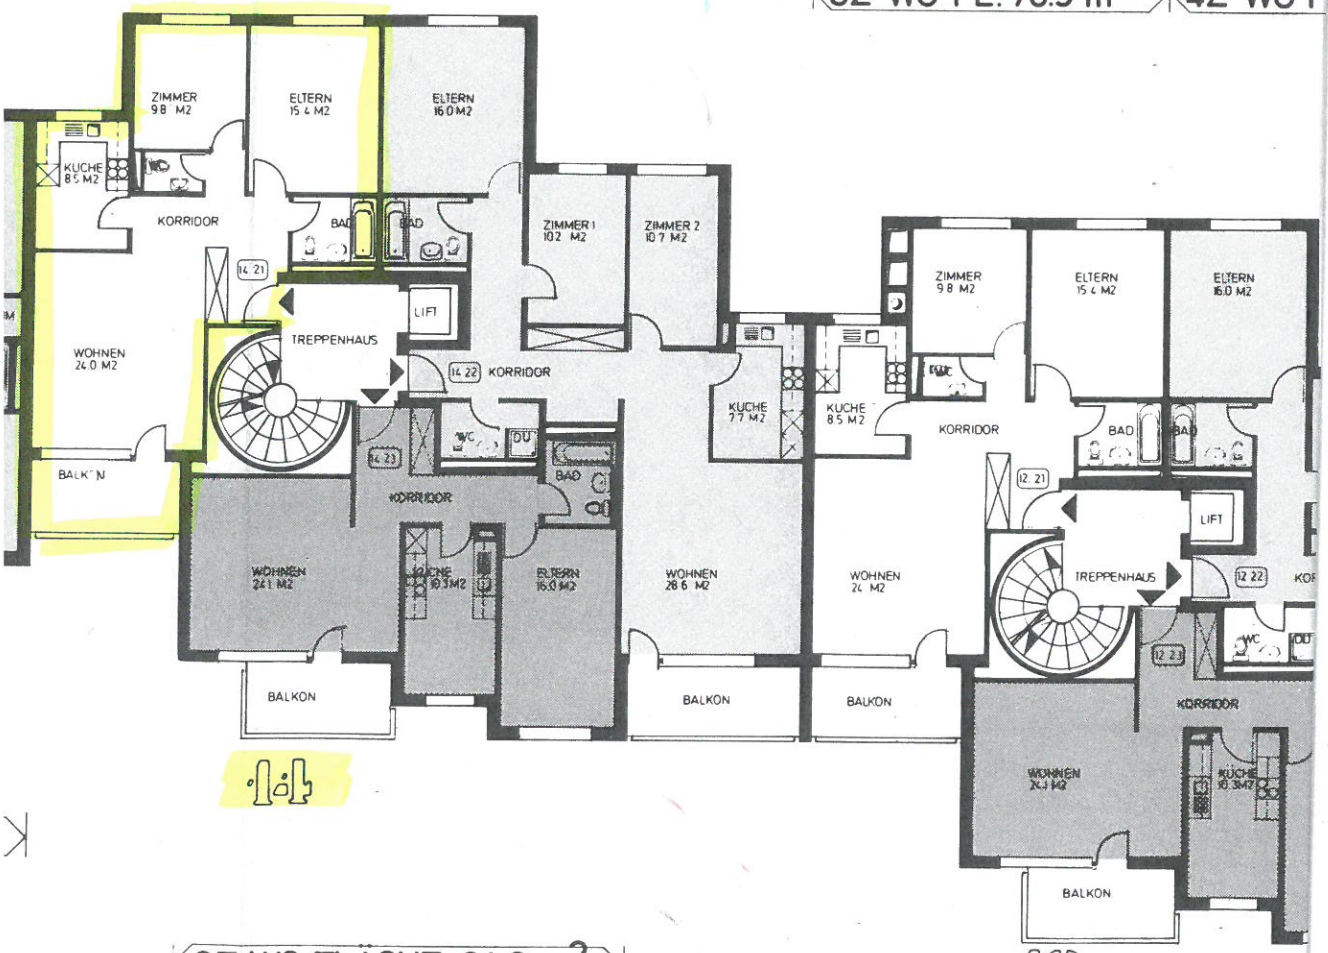

AG SOSS ZÜRICH

3Z-WG FL. 70.9 m² 4Z-WG FLÄCHE 96.3 m²

3Z-WG FL. 70.9 m² 4Z-WG F

2Z-WG FLÄCHE 64.3 m²