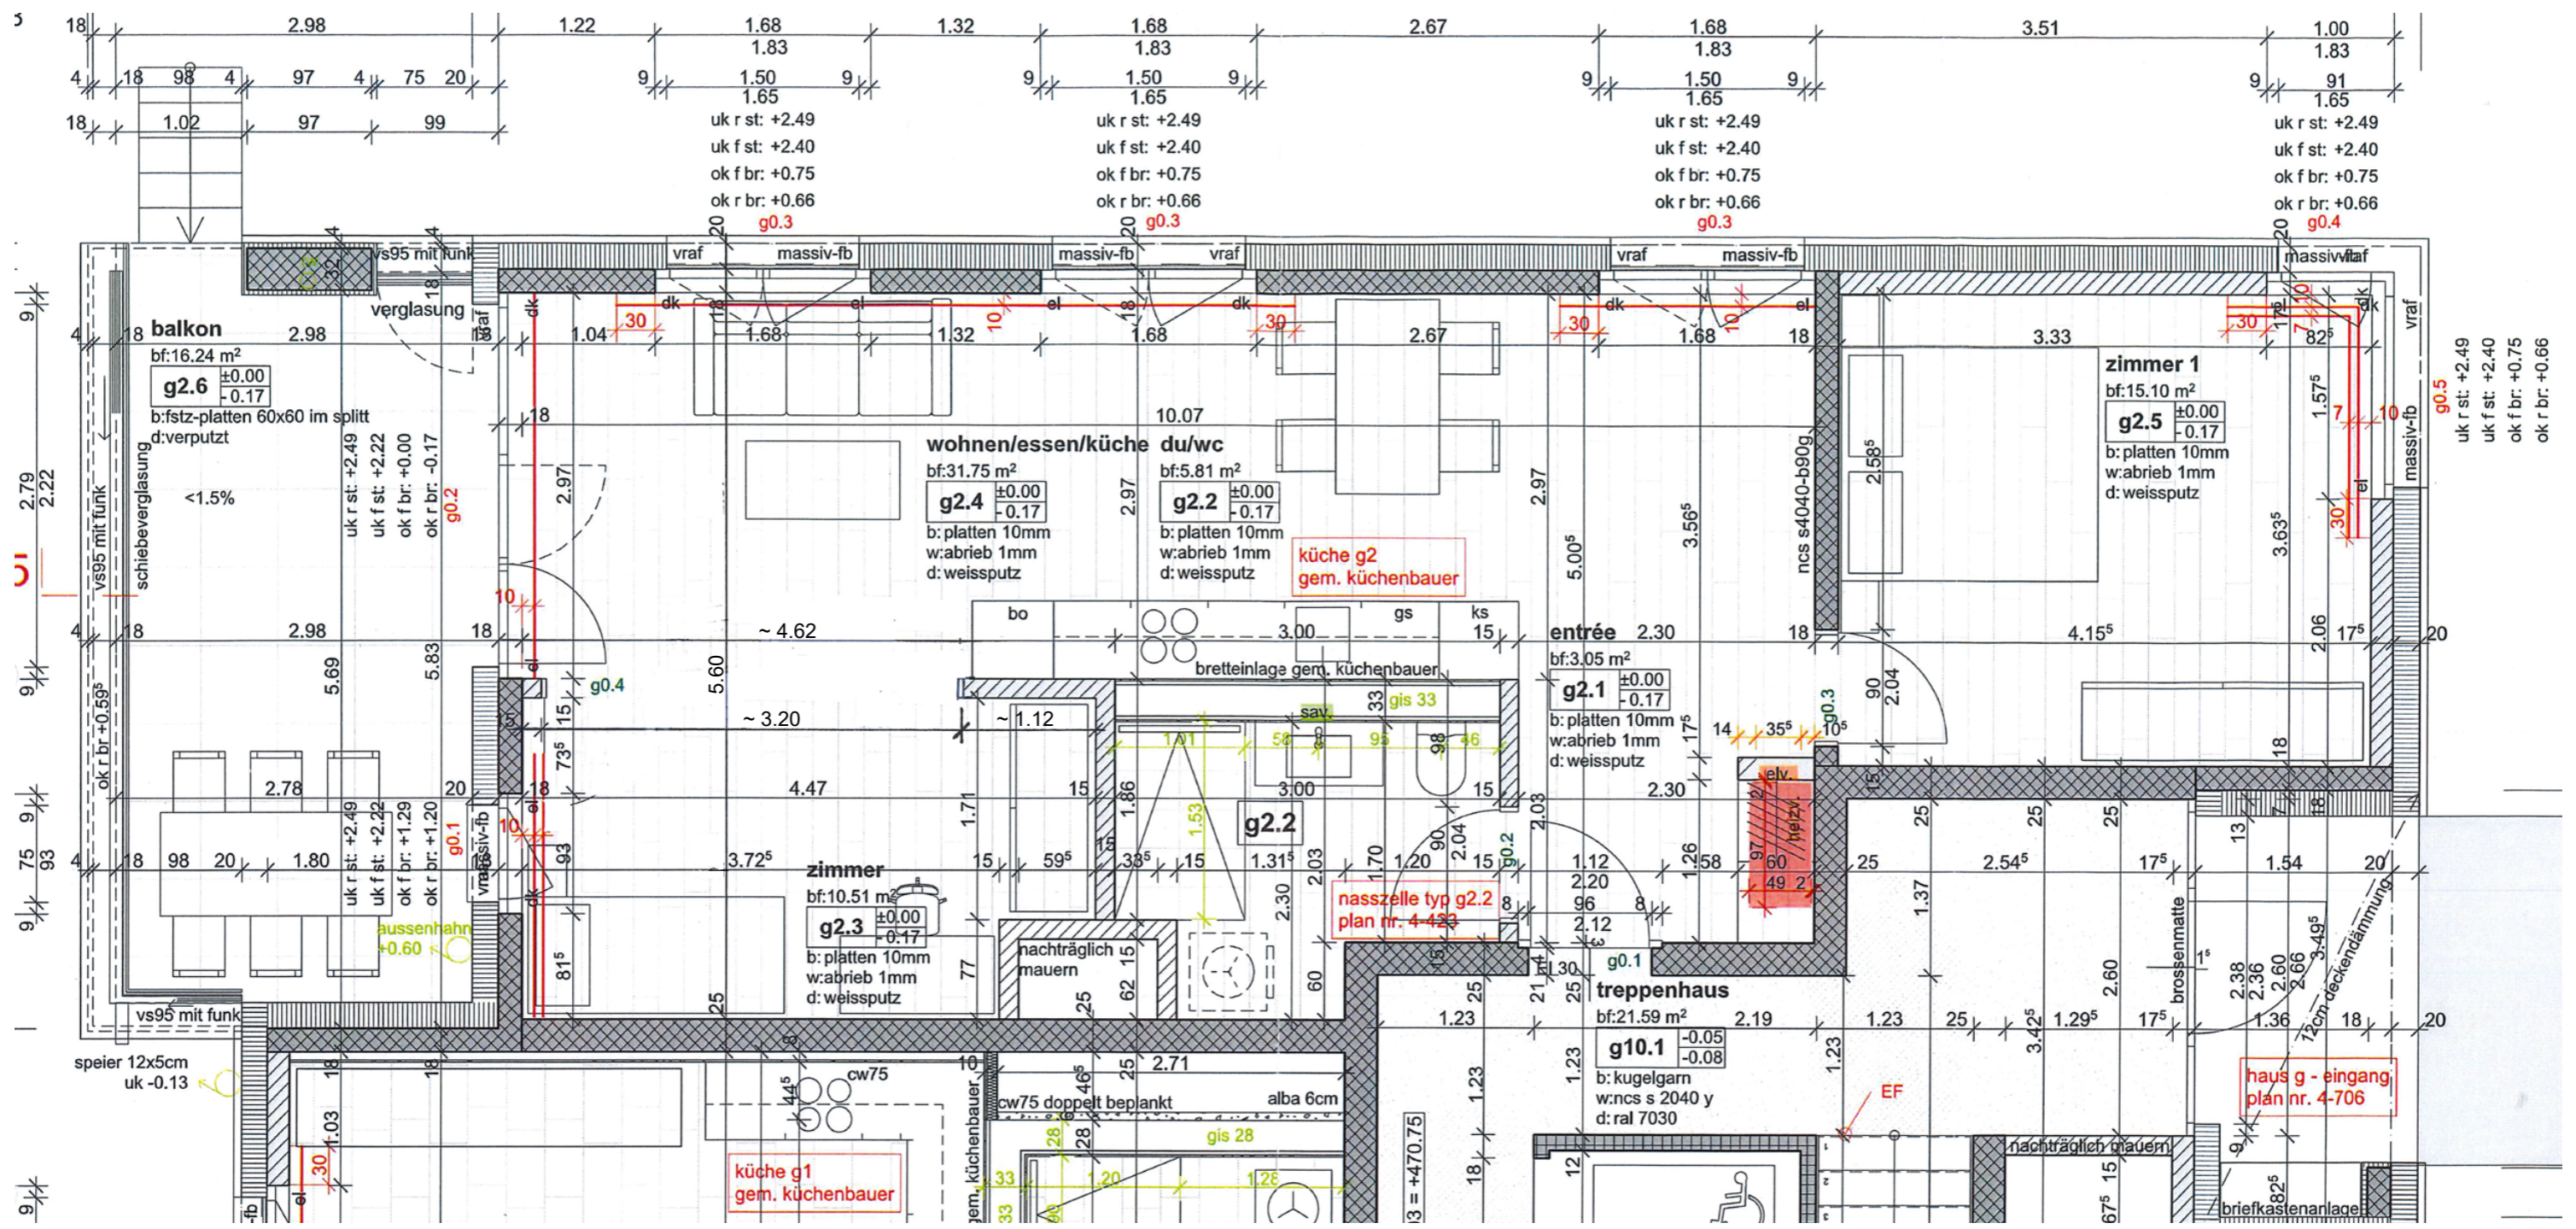

Grundrissplan

ERDGESCHOSS
2.5-Zimmerwohnung

uk r st: +2.49
uk f st: +2.40
ok f br: +0.75
ok r br: +0.66
g0.5

uk r st: +2.49
uk f st: +2.40
ok f br: +0.75
ok r br: +0.66
g0.4

uk r st: +2.49
uk f st: +2.22
ok f br: +0.00
ok r br: -0.17
g0.2

uk r st: +2.49
uk f st: +2.22
ok f br: +1.29
ok r br: +1.20
g0.1

uk r st: +2.49
uk f st: +2.40
ok f br: +0.75
ok r br: +0.66
g0.3

uk r st: +2.49
uk f st: +2.40
ok f br: +0.75
ok r br: +0.66
g0.4

uk r st: +2.49
uk f st: +2.40
ok f br: +0.75
ok r br: +0.66
g0.5

uk r st: +2.49
uk f st: +2.40
ok f br: +0.75
ok r br: +0.66
g0.5

uk r st: +2.49
uk f st: +2.40
ok f br: +0.75
ok r br: +0.66
g0.5