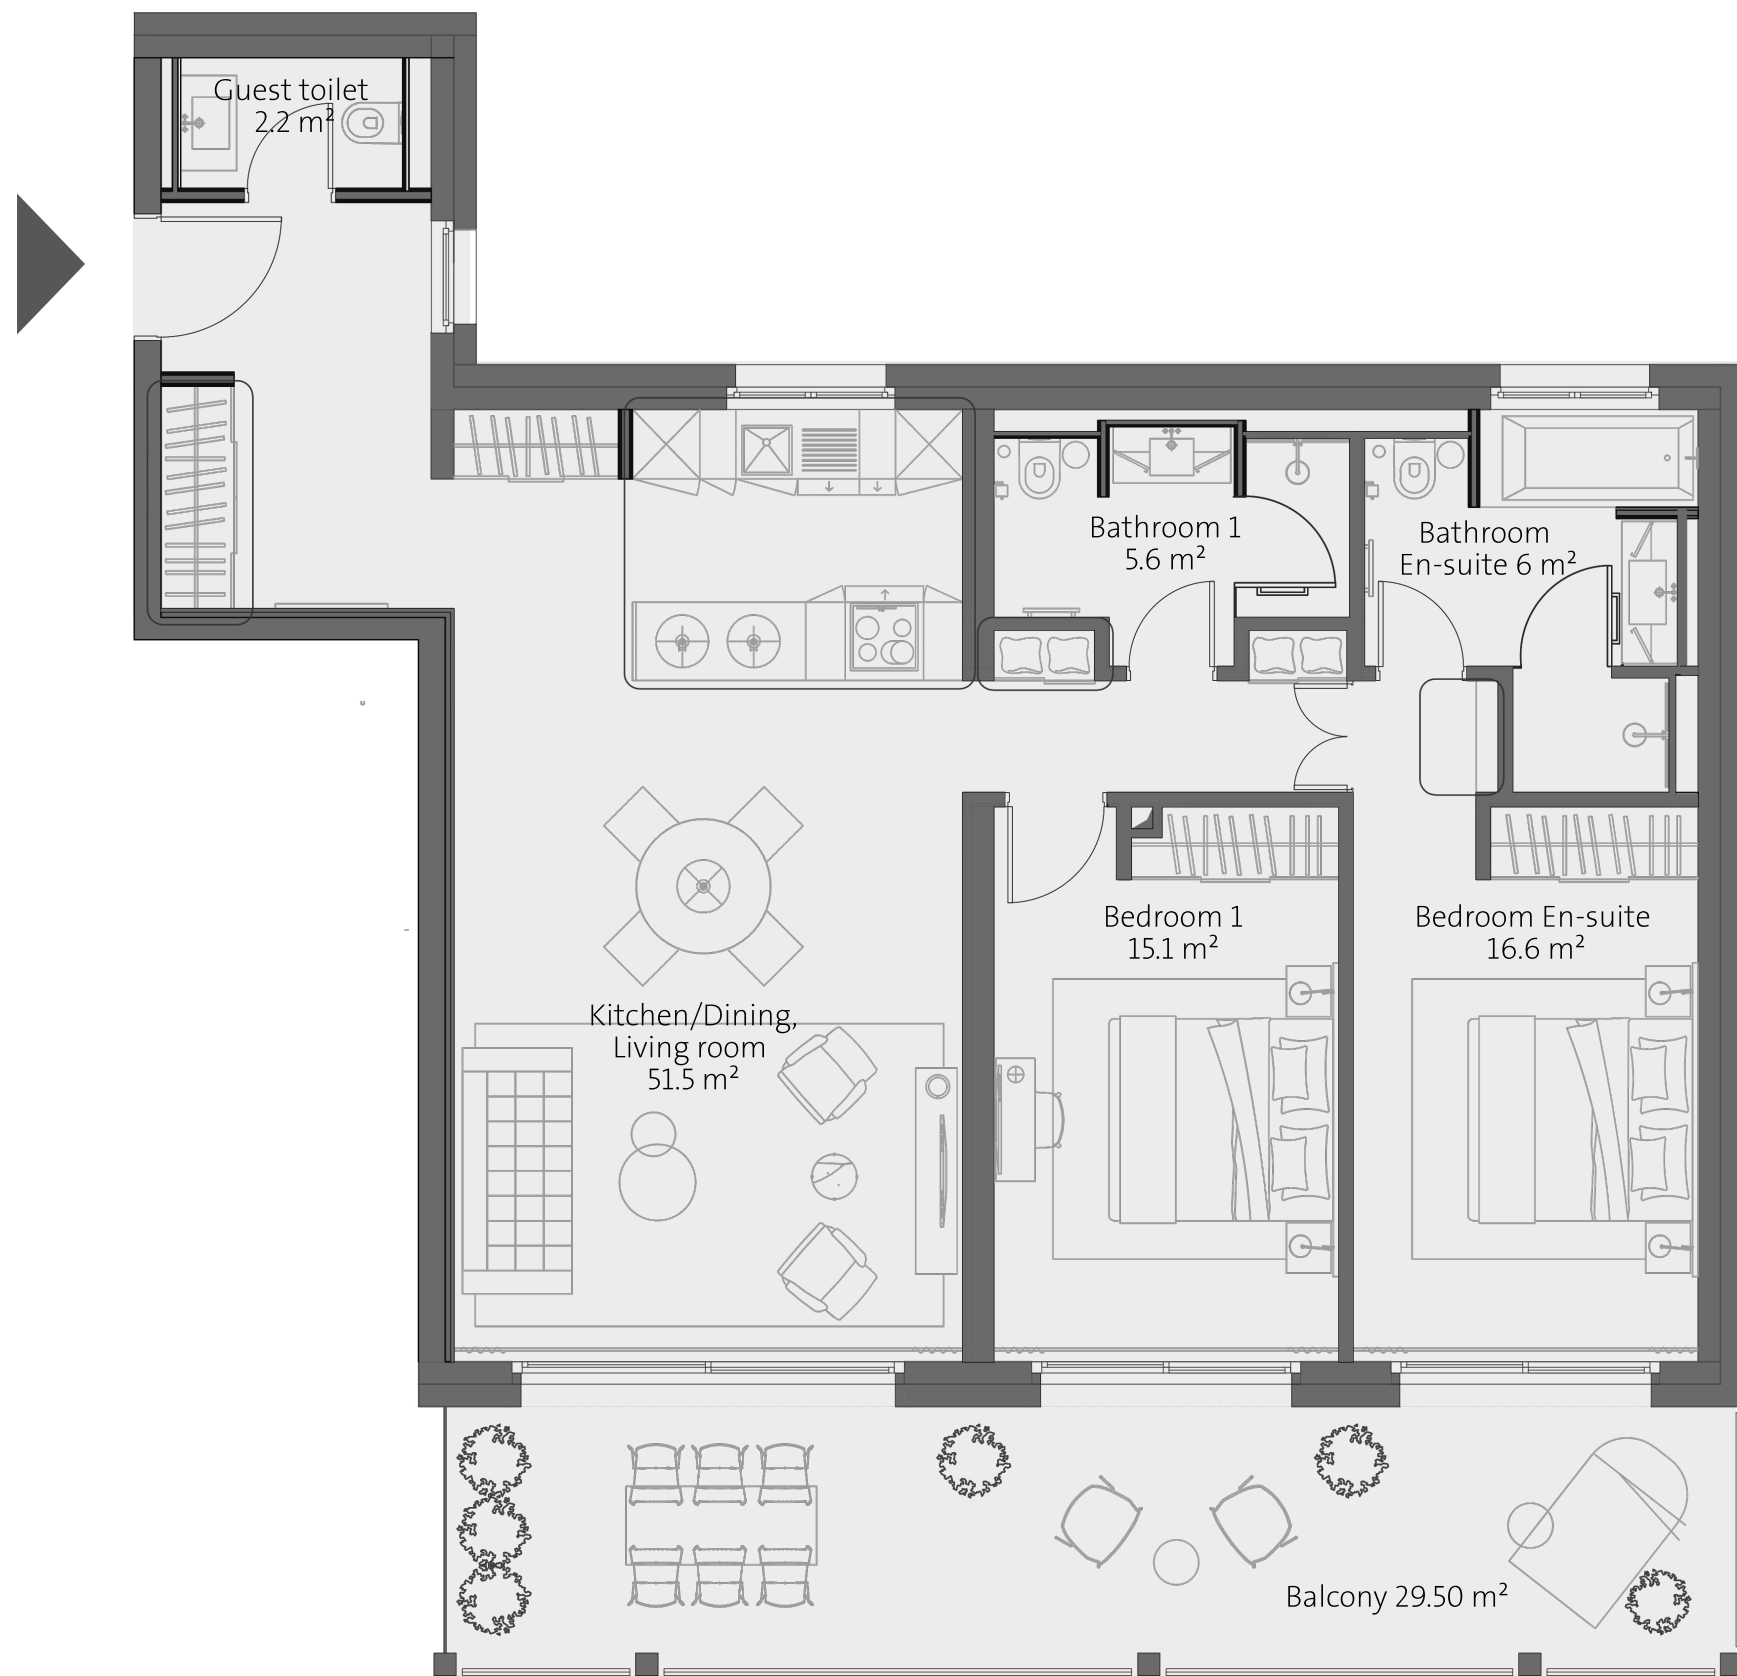

# RESIDENCE #809

wind rose

2st floor

Tobelmühlestrasse