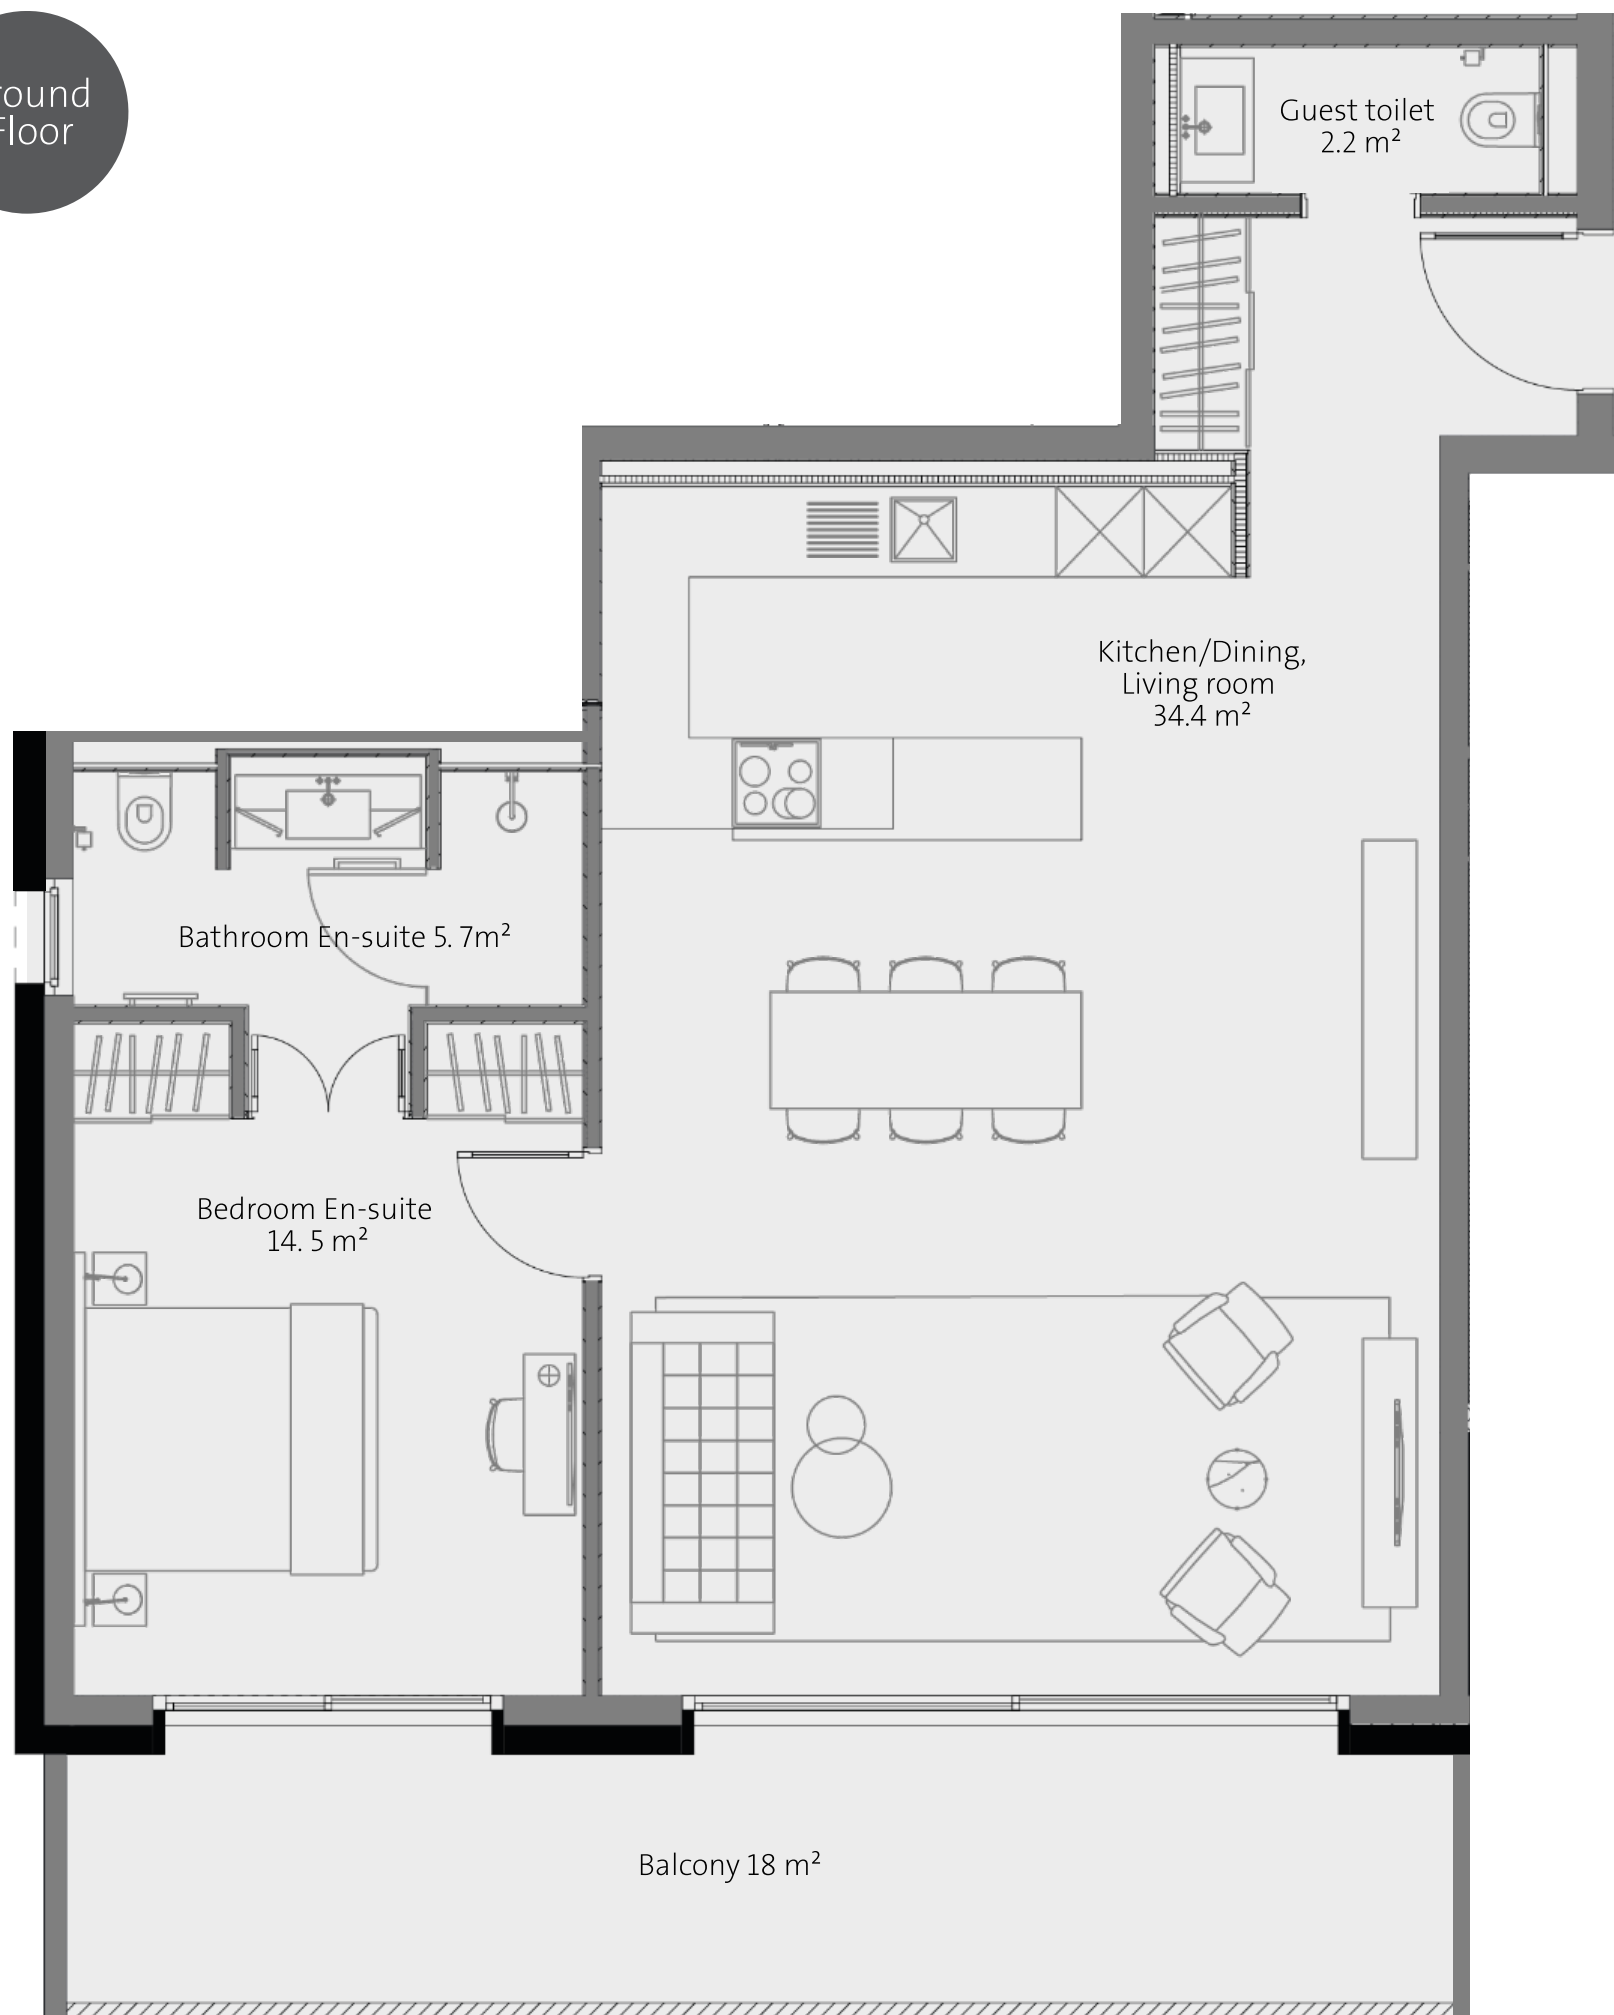

RESIDENCE #804

Ground Floor

wind rose

Tobelmühlestrasse