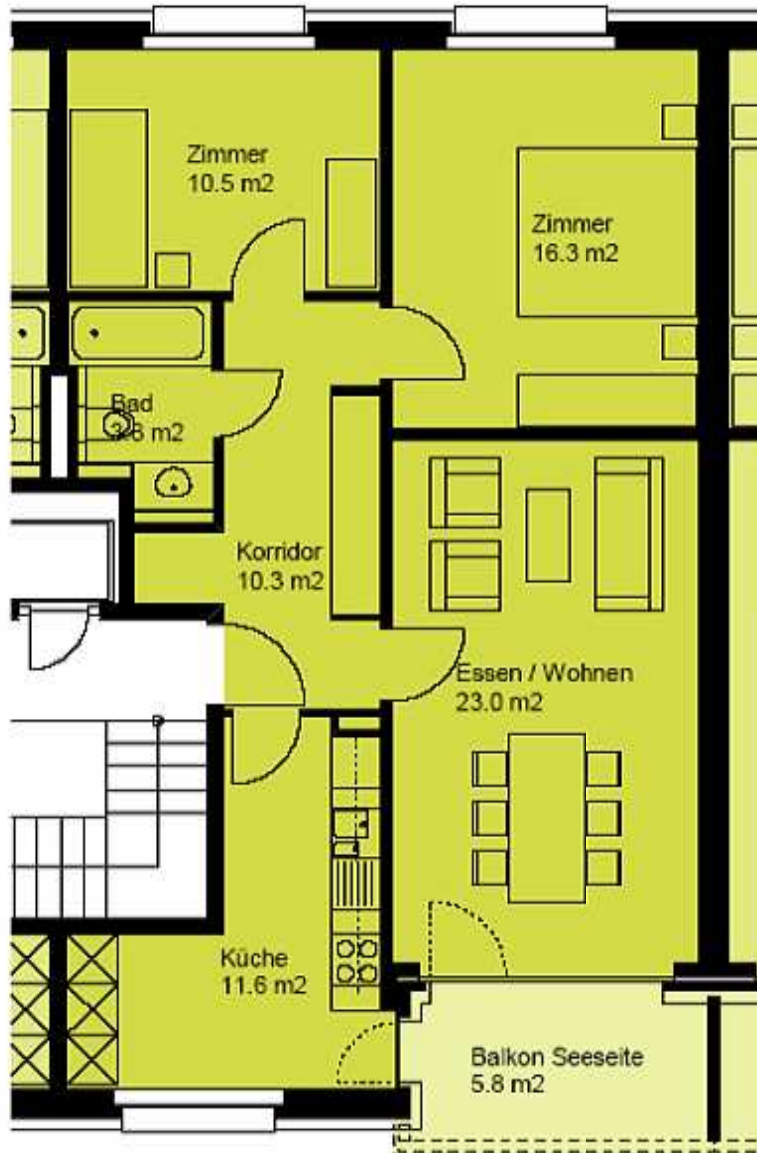

3 1/2 Whg
76 m²

3
7

Farbstrasse 15, 3 1/2-ZWG links