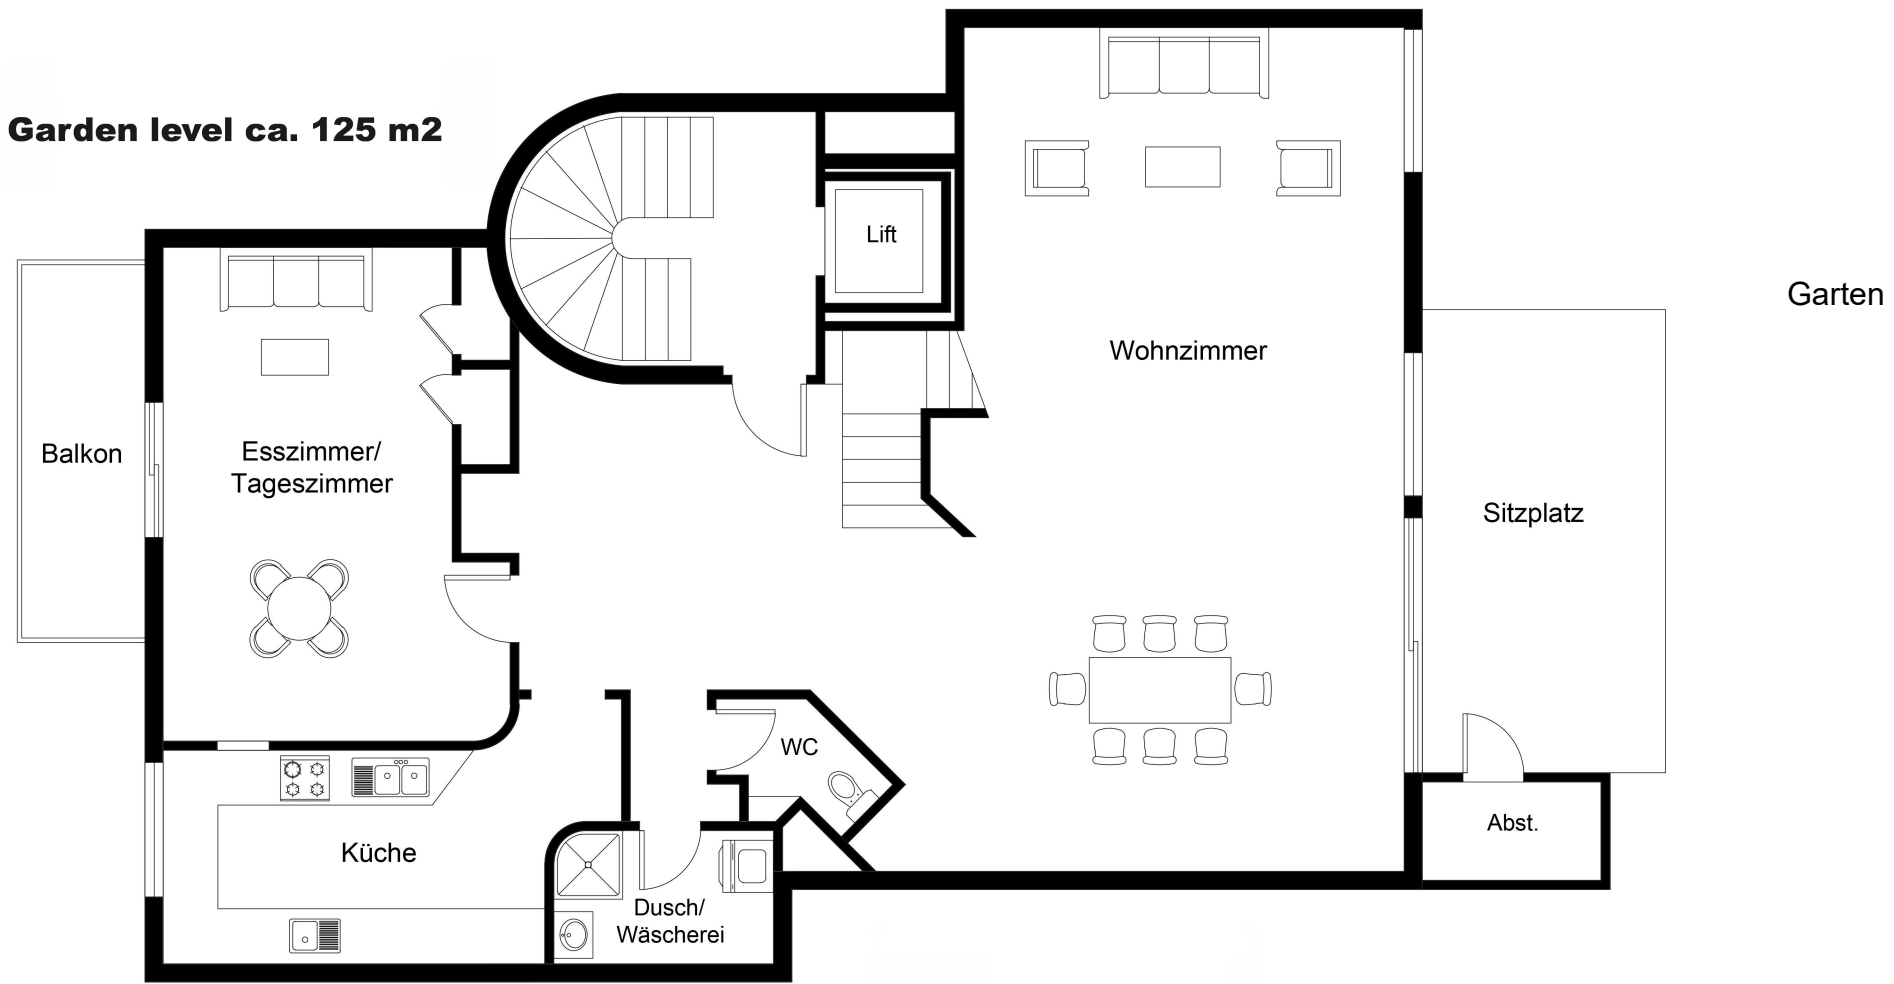

Garden level ca. 125 m2

Upper level ca. 112m2

apartment total ca. 237 m2