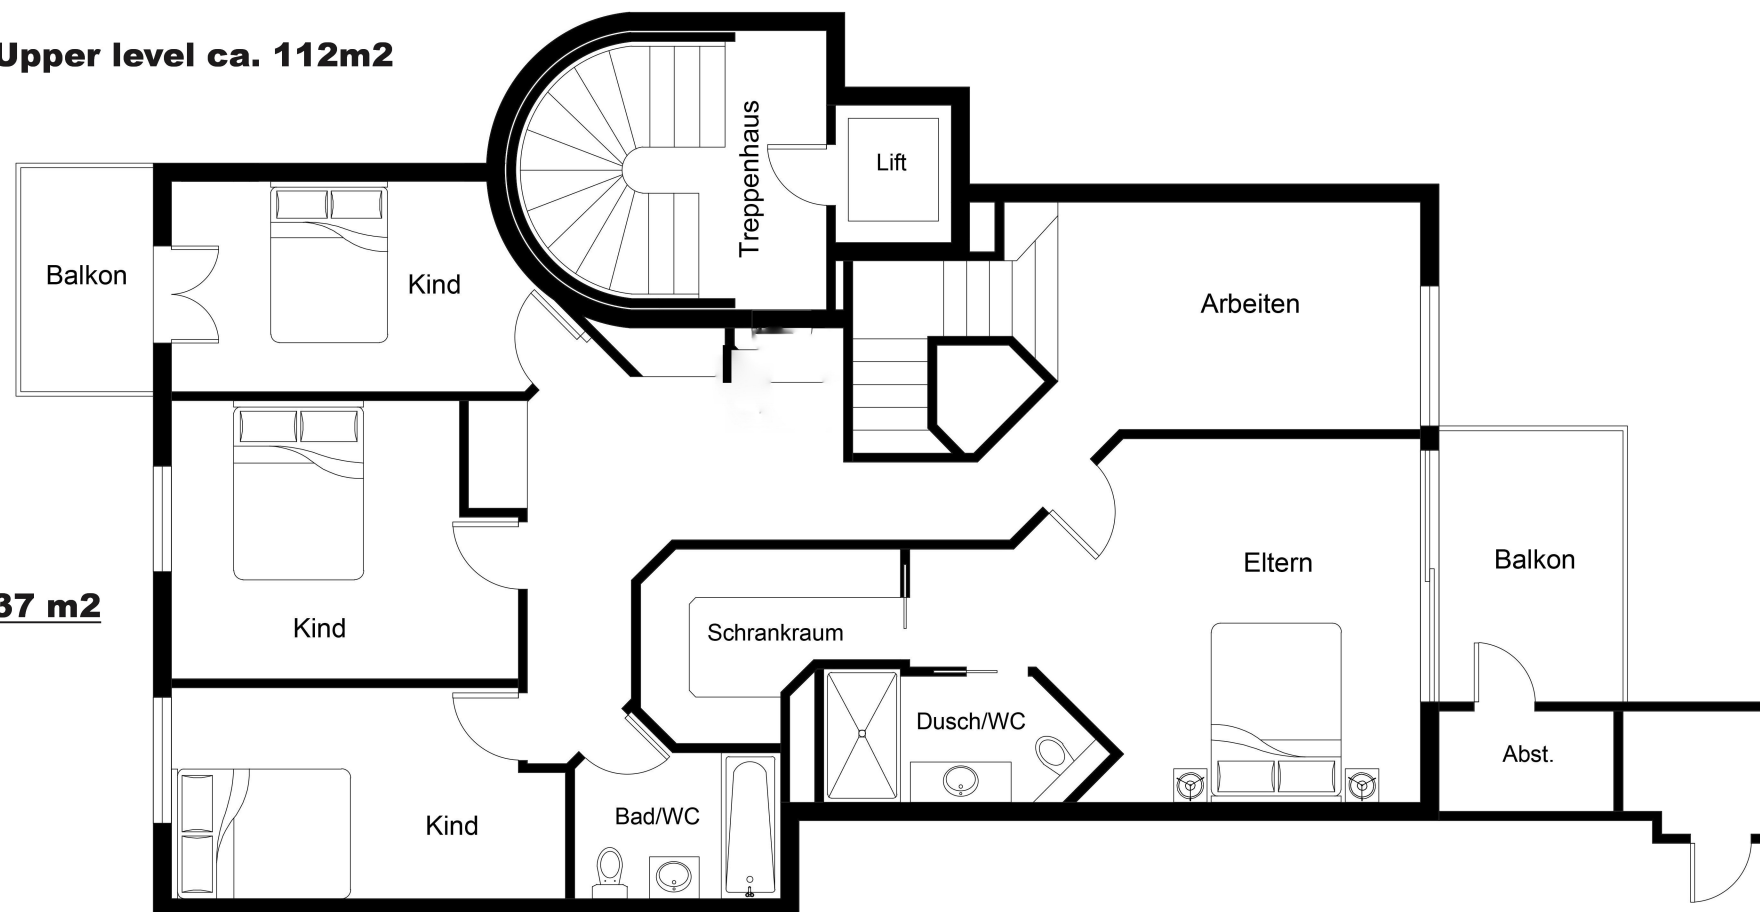

Garden level ca. 125 m2

Upper level ca. 112m2

apartment total ca. 237 m2