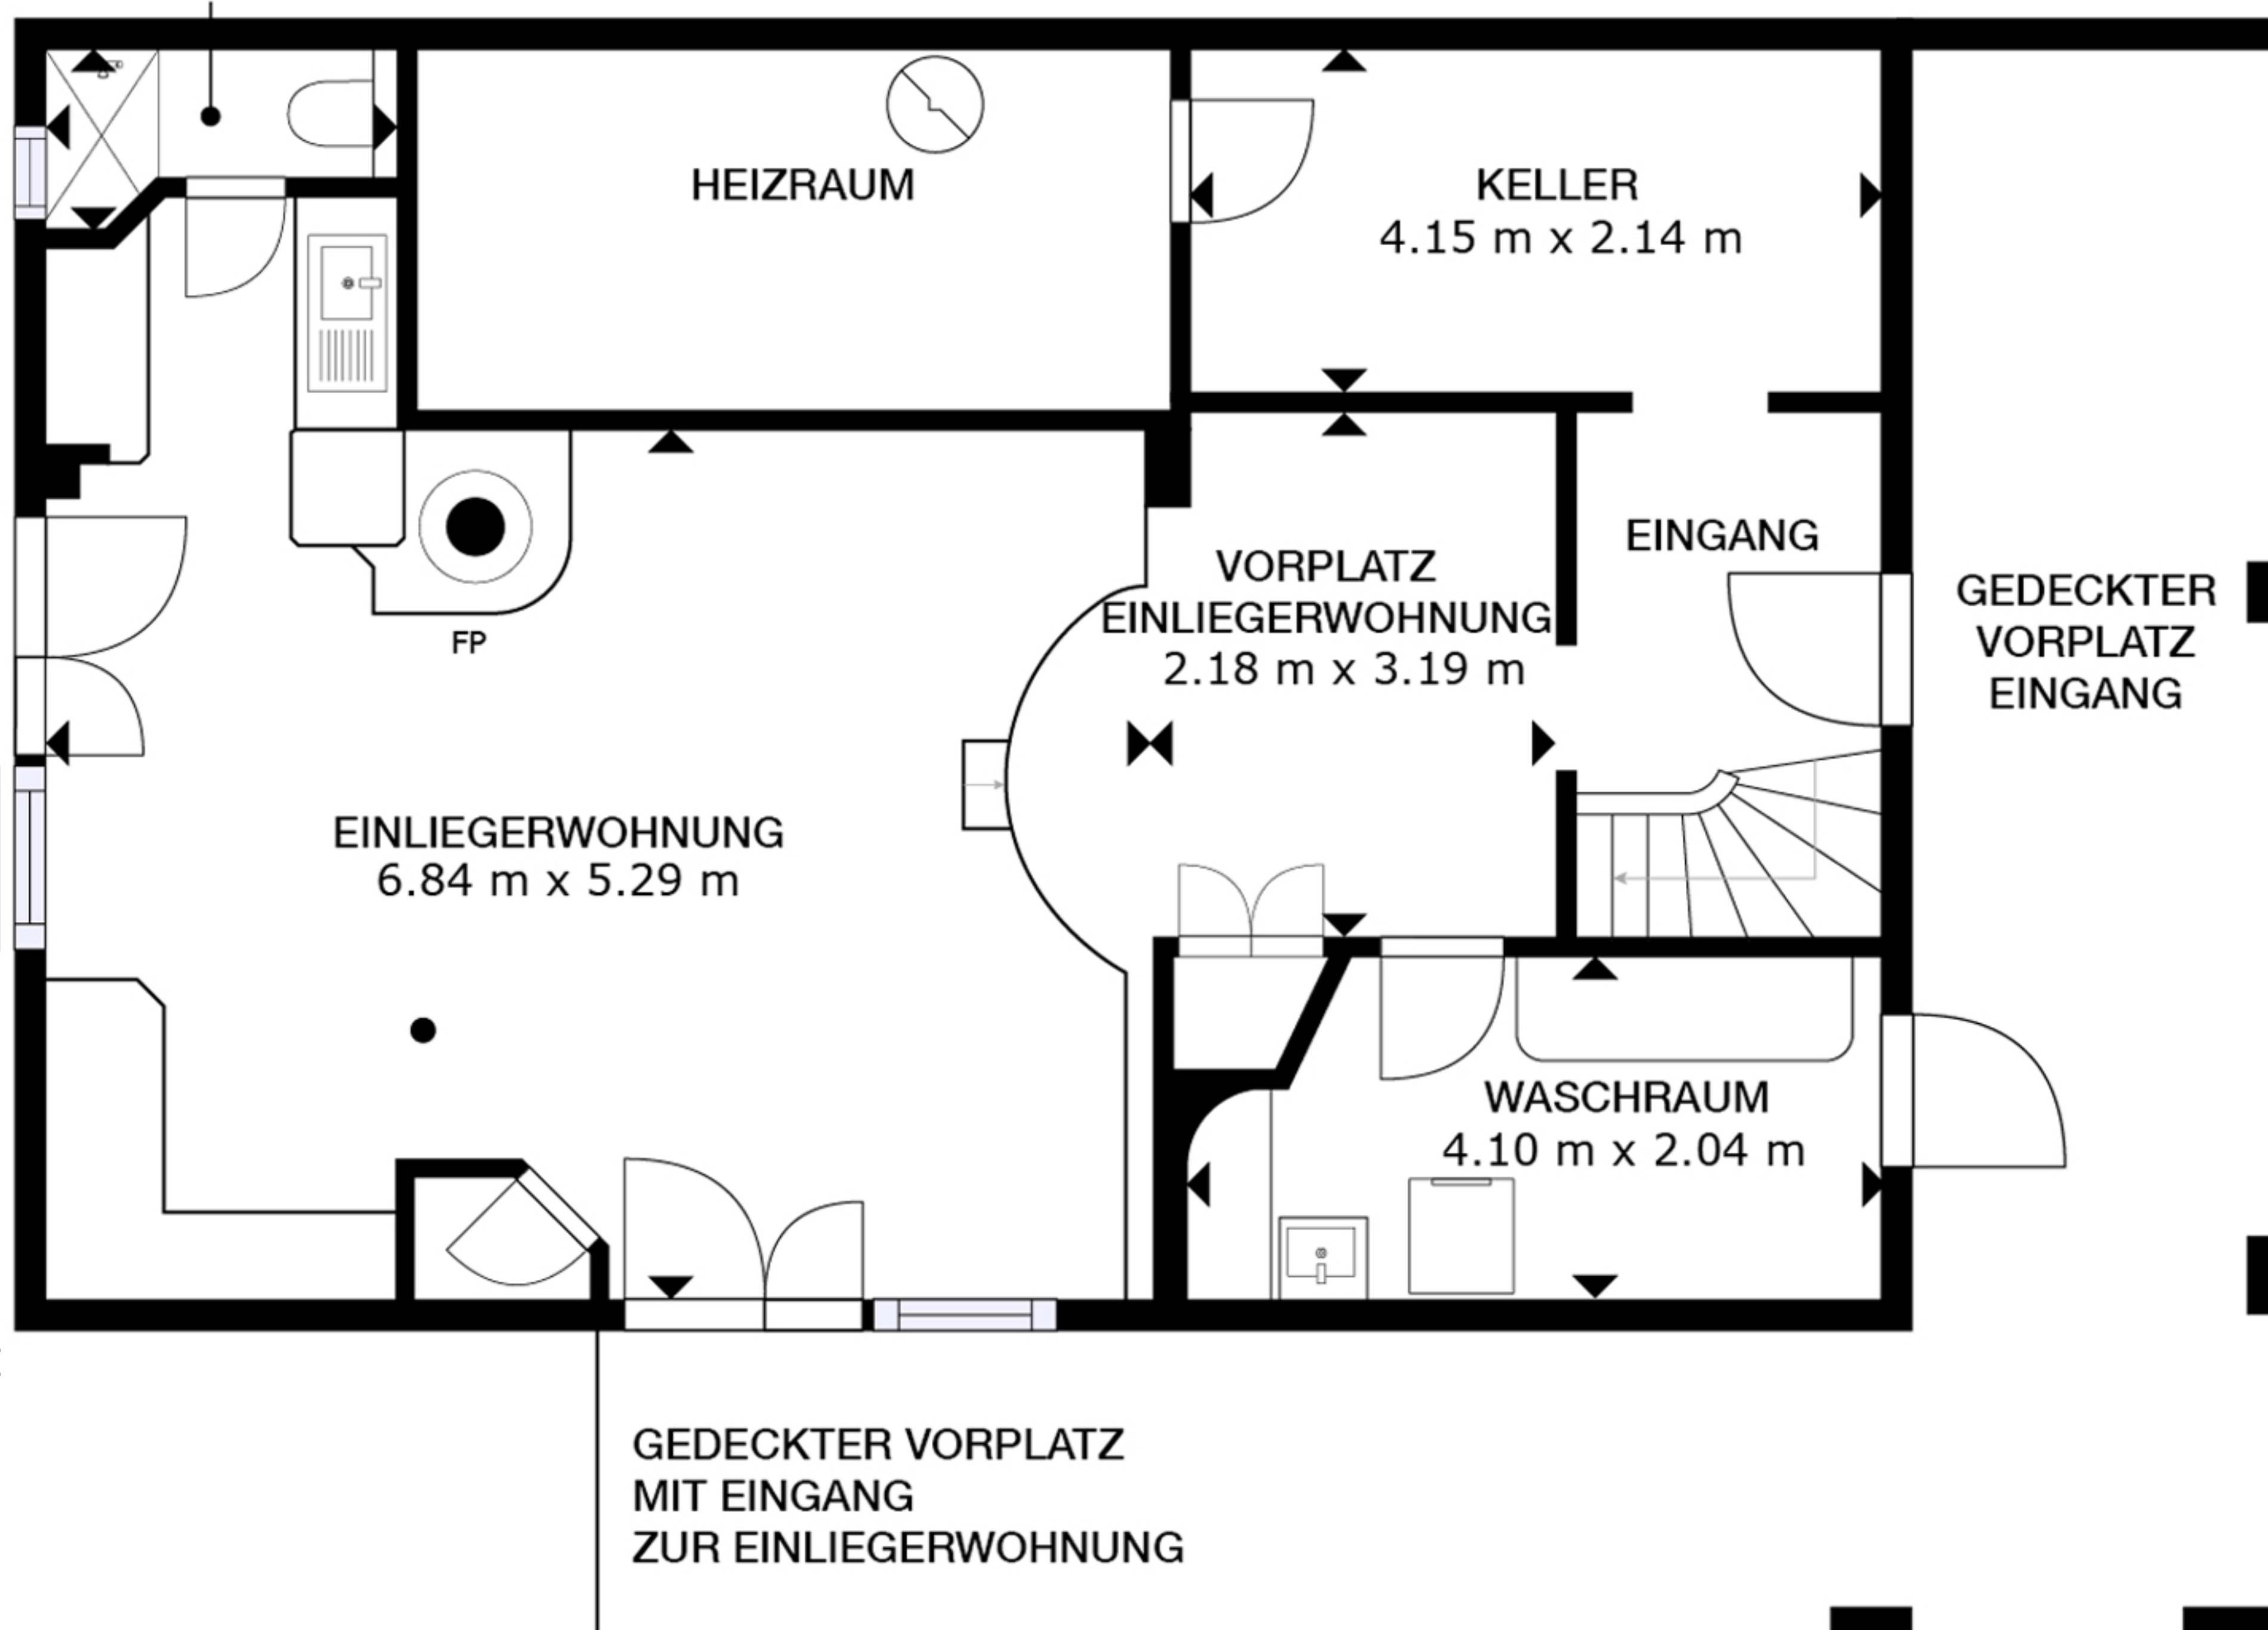

BAD MIT DUSCHE
2.18 m x 1.12 m

GROSS INTERNAL AREA
1ST FLOOR: 69 m² 2ND FLOOR: 74 m²
3RD FLOOR: 45 m²
REDUCED HEADROOM BELOW
2.23 M: 24 sq. ft TOTAL: 188 m²

SIZES AND DIMENSIONS ARE APPROXIMATE, ACTUAL MAY VARY.