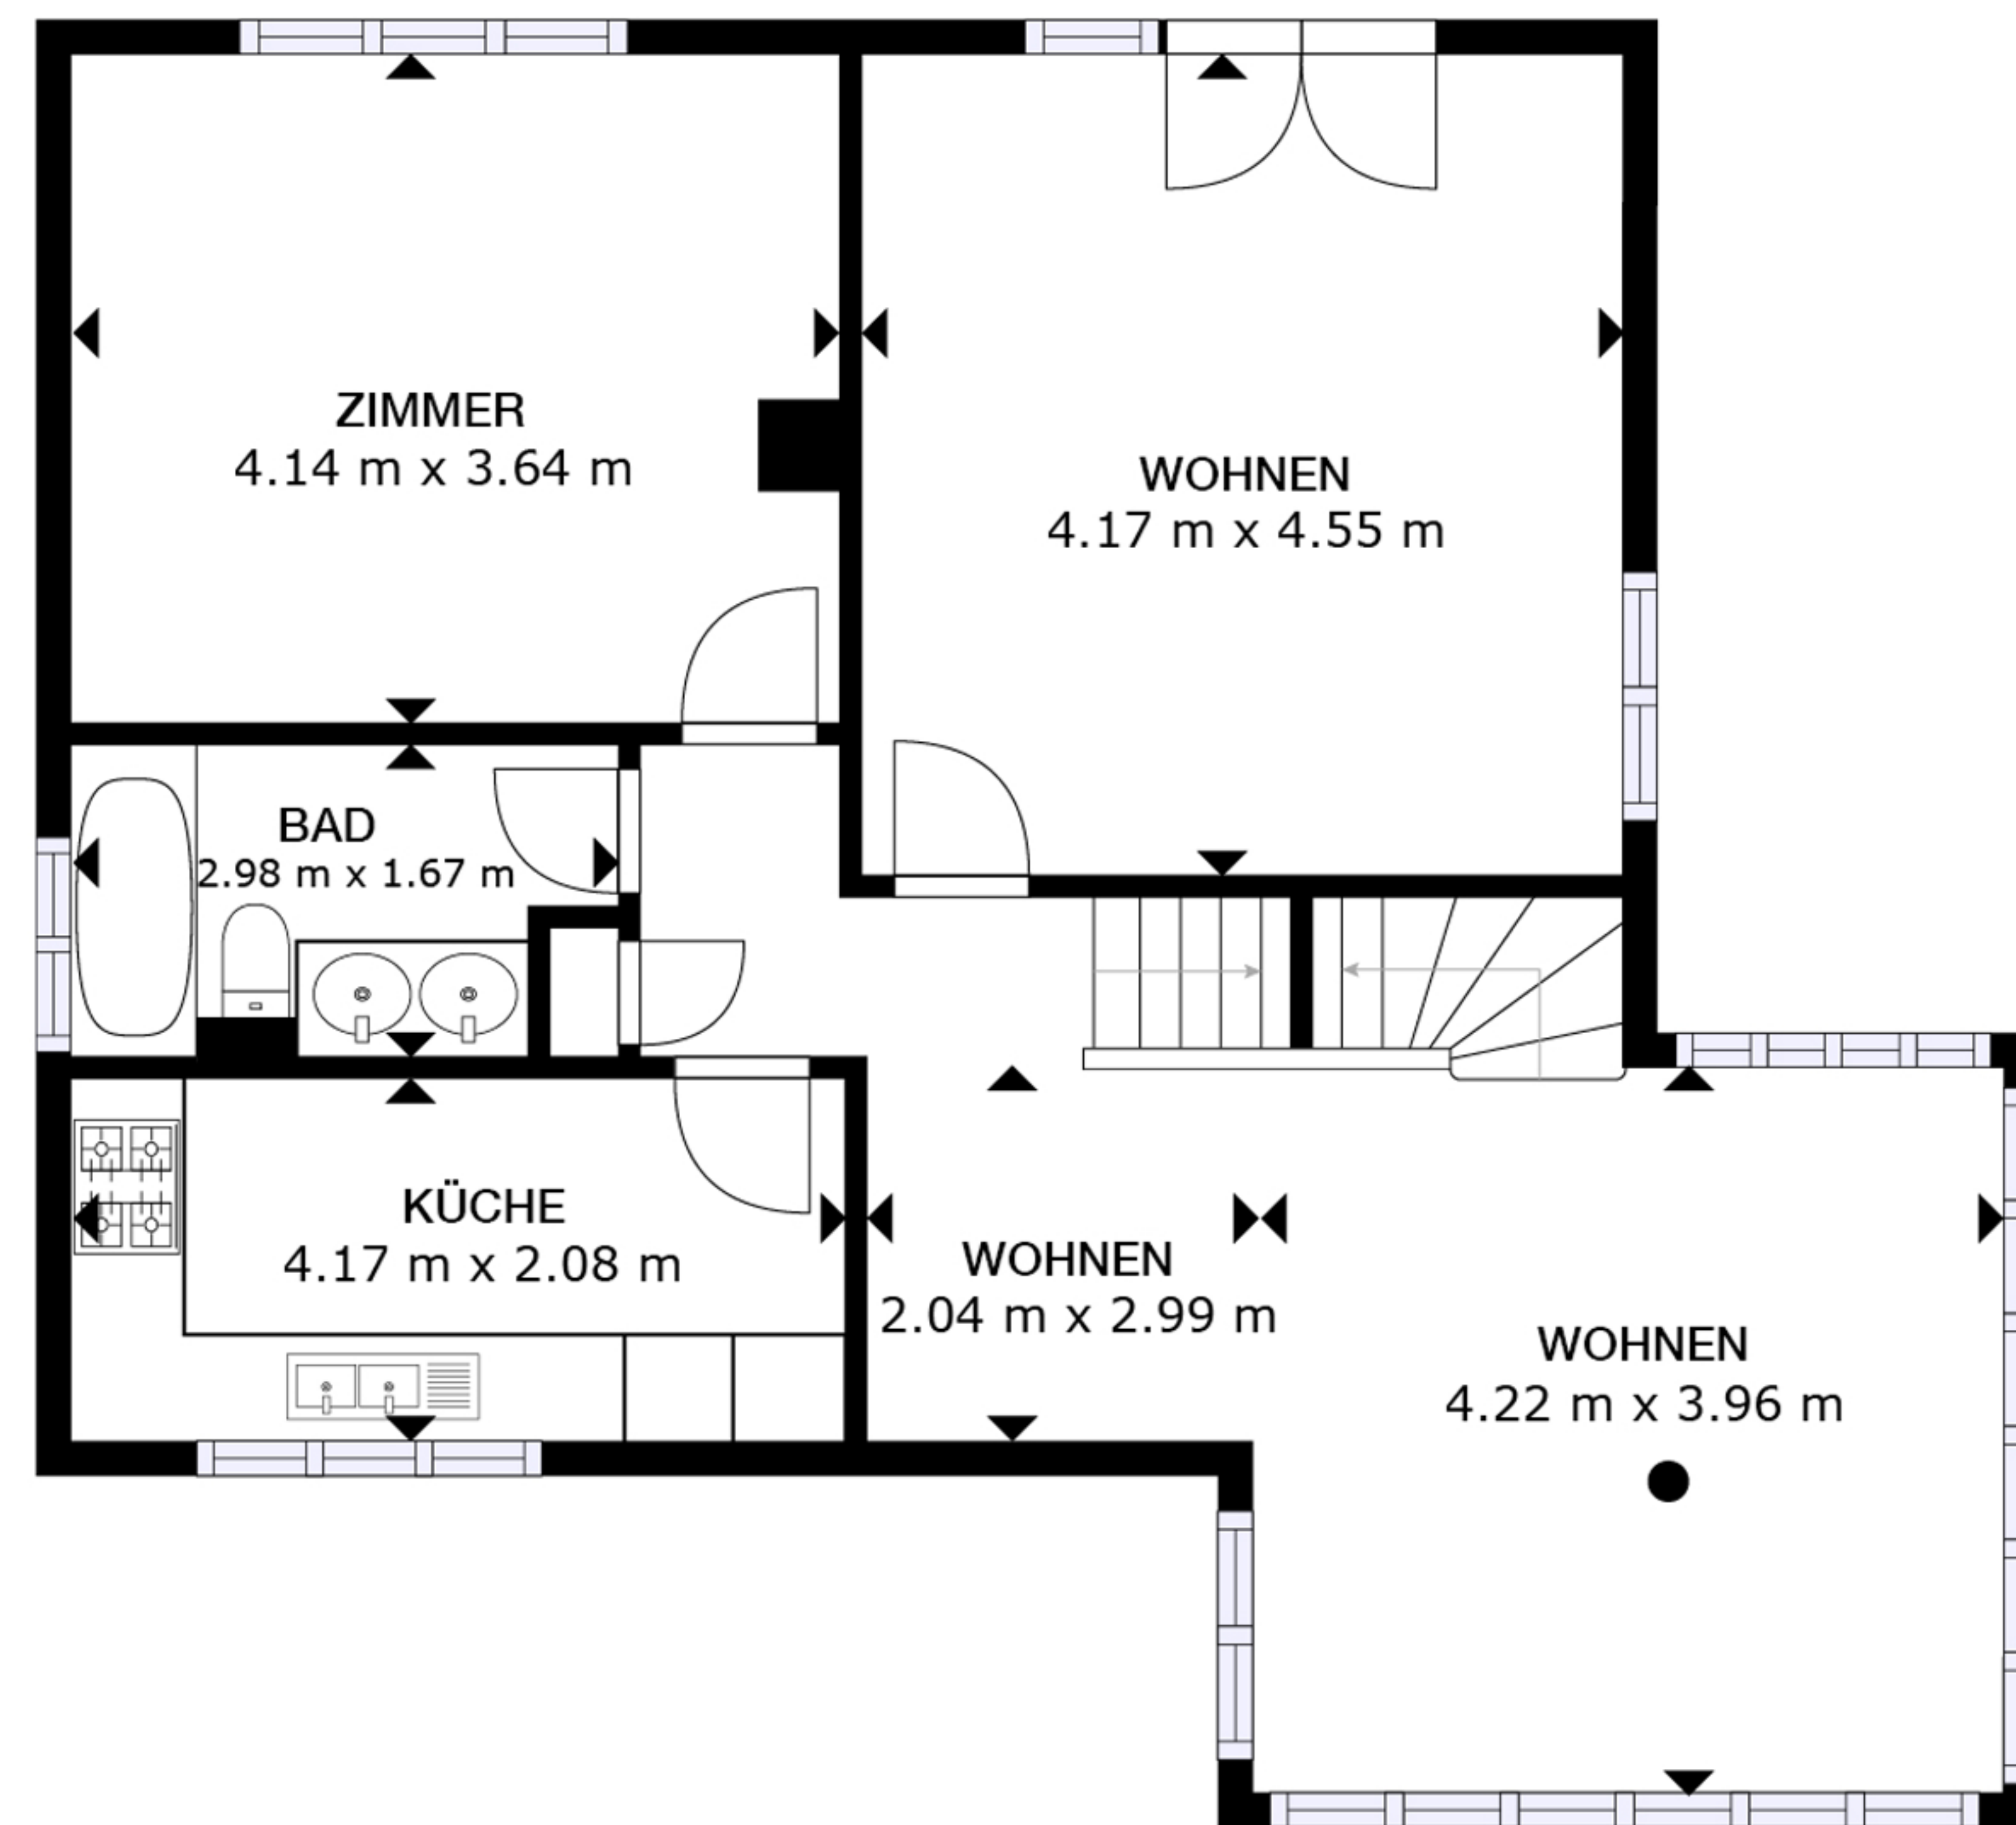

BAD MIT DUSCHE
2.18 m x 1.12 m

GROSS INTERNAL AREA
1ST FLOOR: 69 m² 2ND FLOOR: 74 m²
3RD FLOOR: 45 m²
REDUCED HEADROOM BELOW
2.23 M: 24 sq. ft TOTAL: 188 m²

SIZES AND DIMENSIONS ARE APPROXIMATE, ACTUAL MAY VARY.