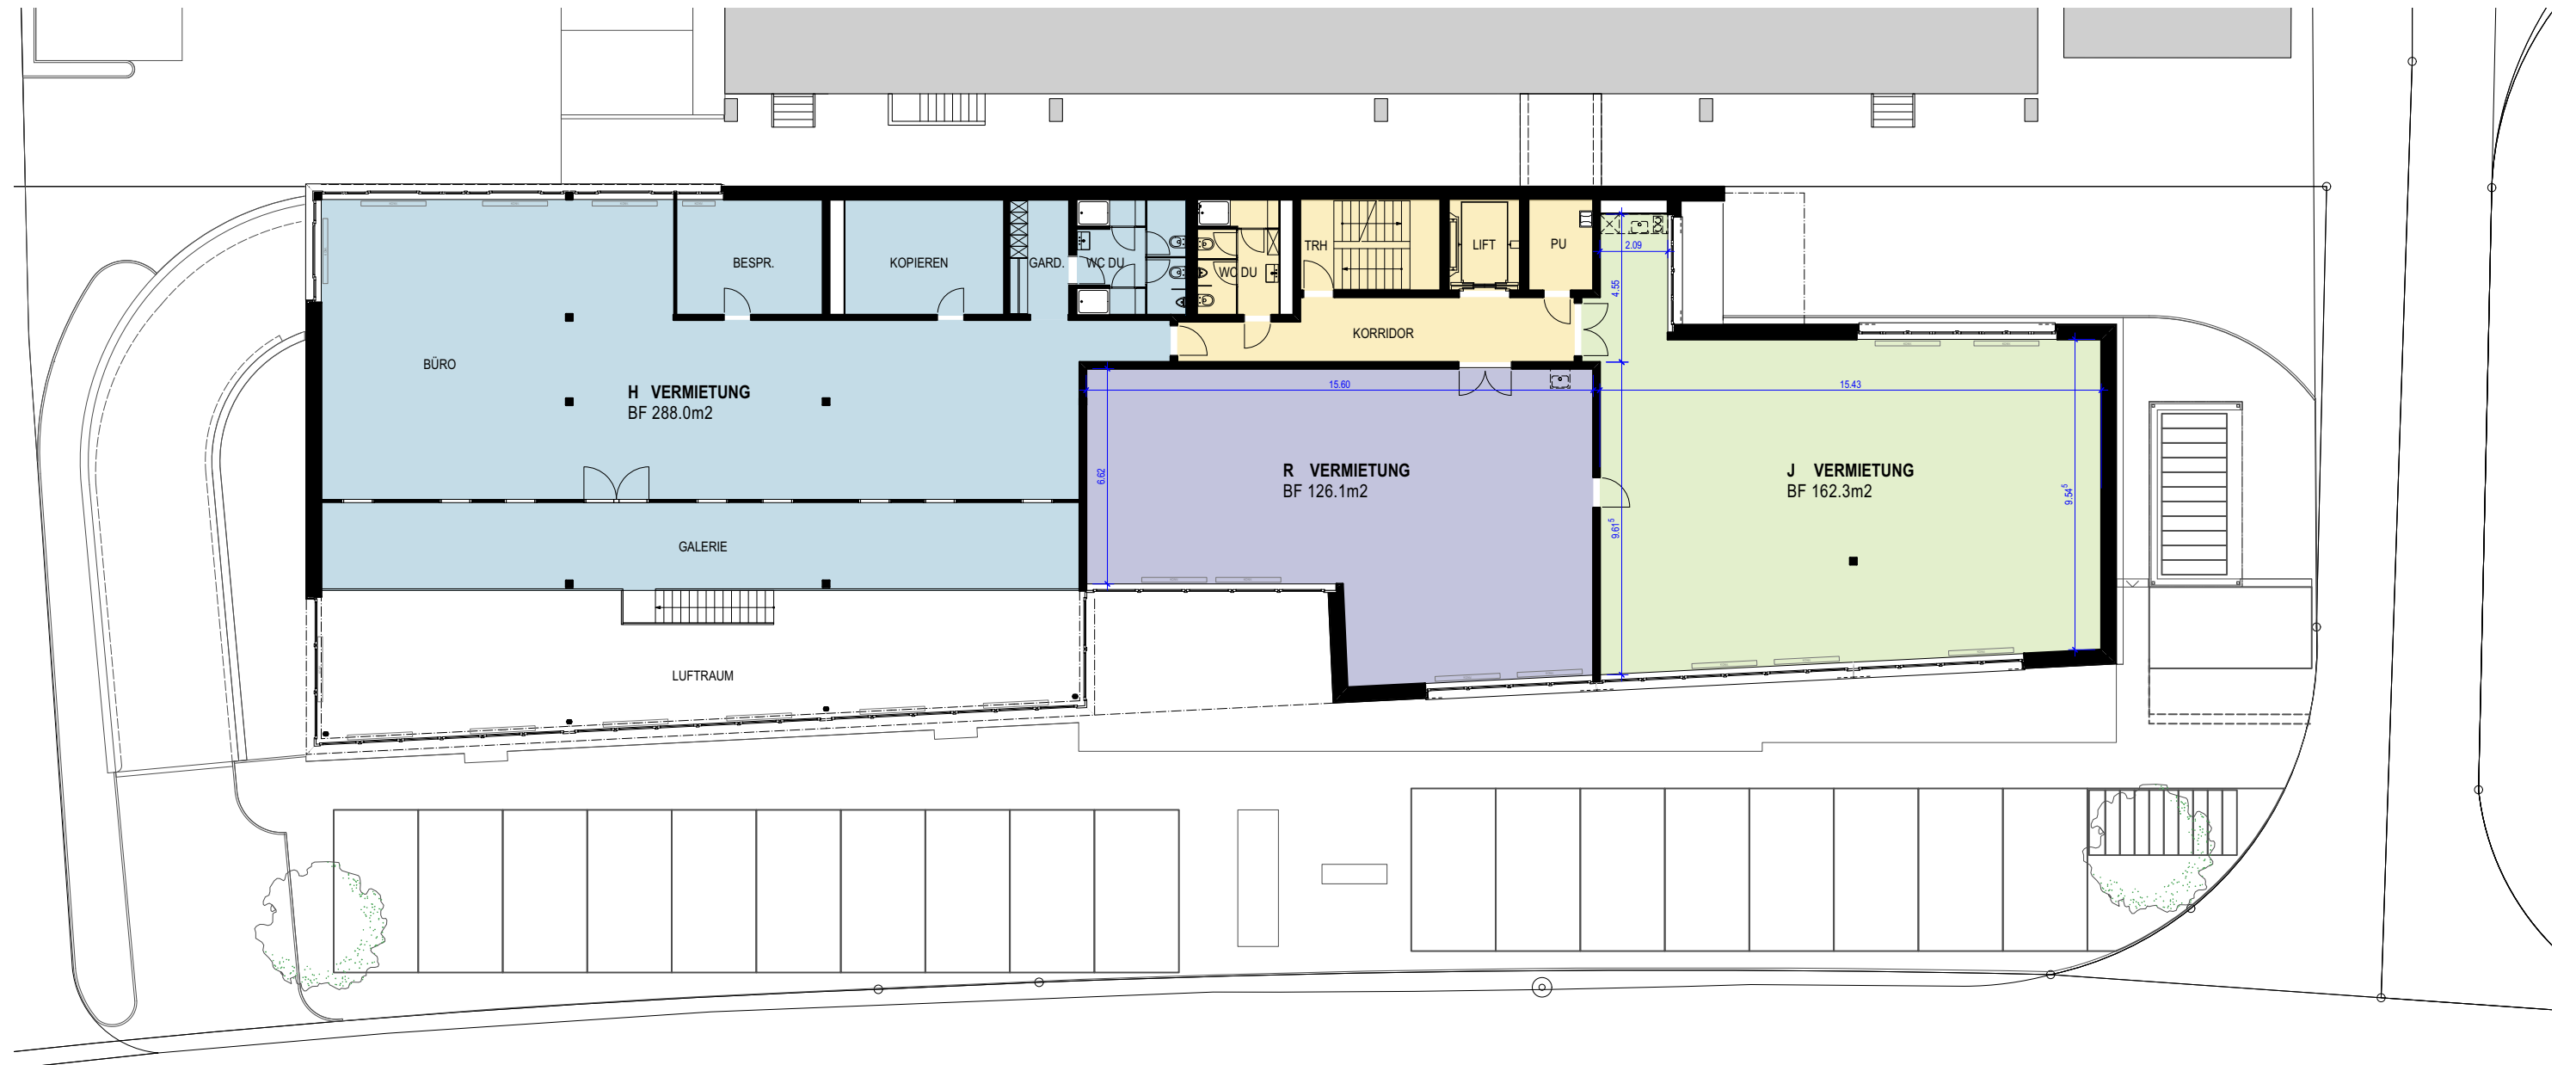

LEGENDE	BENUTZER
	A ALLGEMEIN
	B TECHNIK, VERWALTUNG
	D LAGER, KELLER
	E EINSTELLHALLE, ZUGANG
	F VERMIETUNG
	G VERMIETUNG
	H SCHNEEBELI AG
	J VERMIETUNG
	R VERMIETUNG
	K VERMIETUNG
	L WAFE TECHNOLOGY
	M WAFE TECHNOLOGY
	N WAFE TECHNOLOGY
	P PARKPLÄTZE
	W WOHNUNG