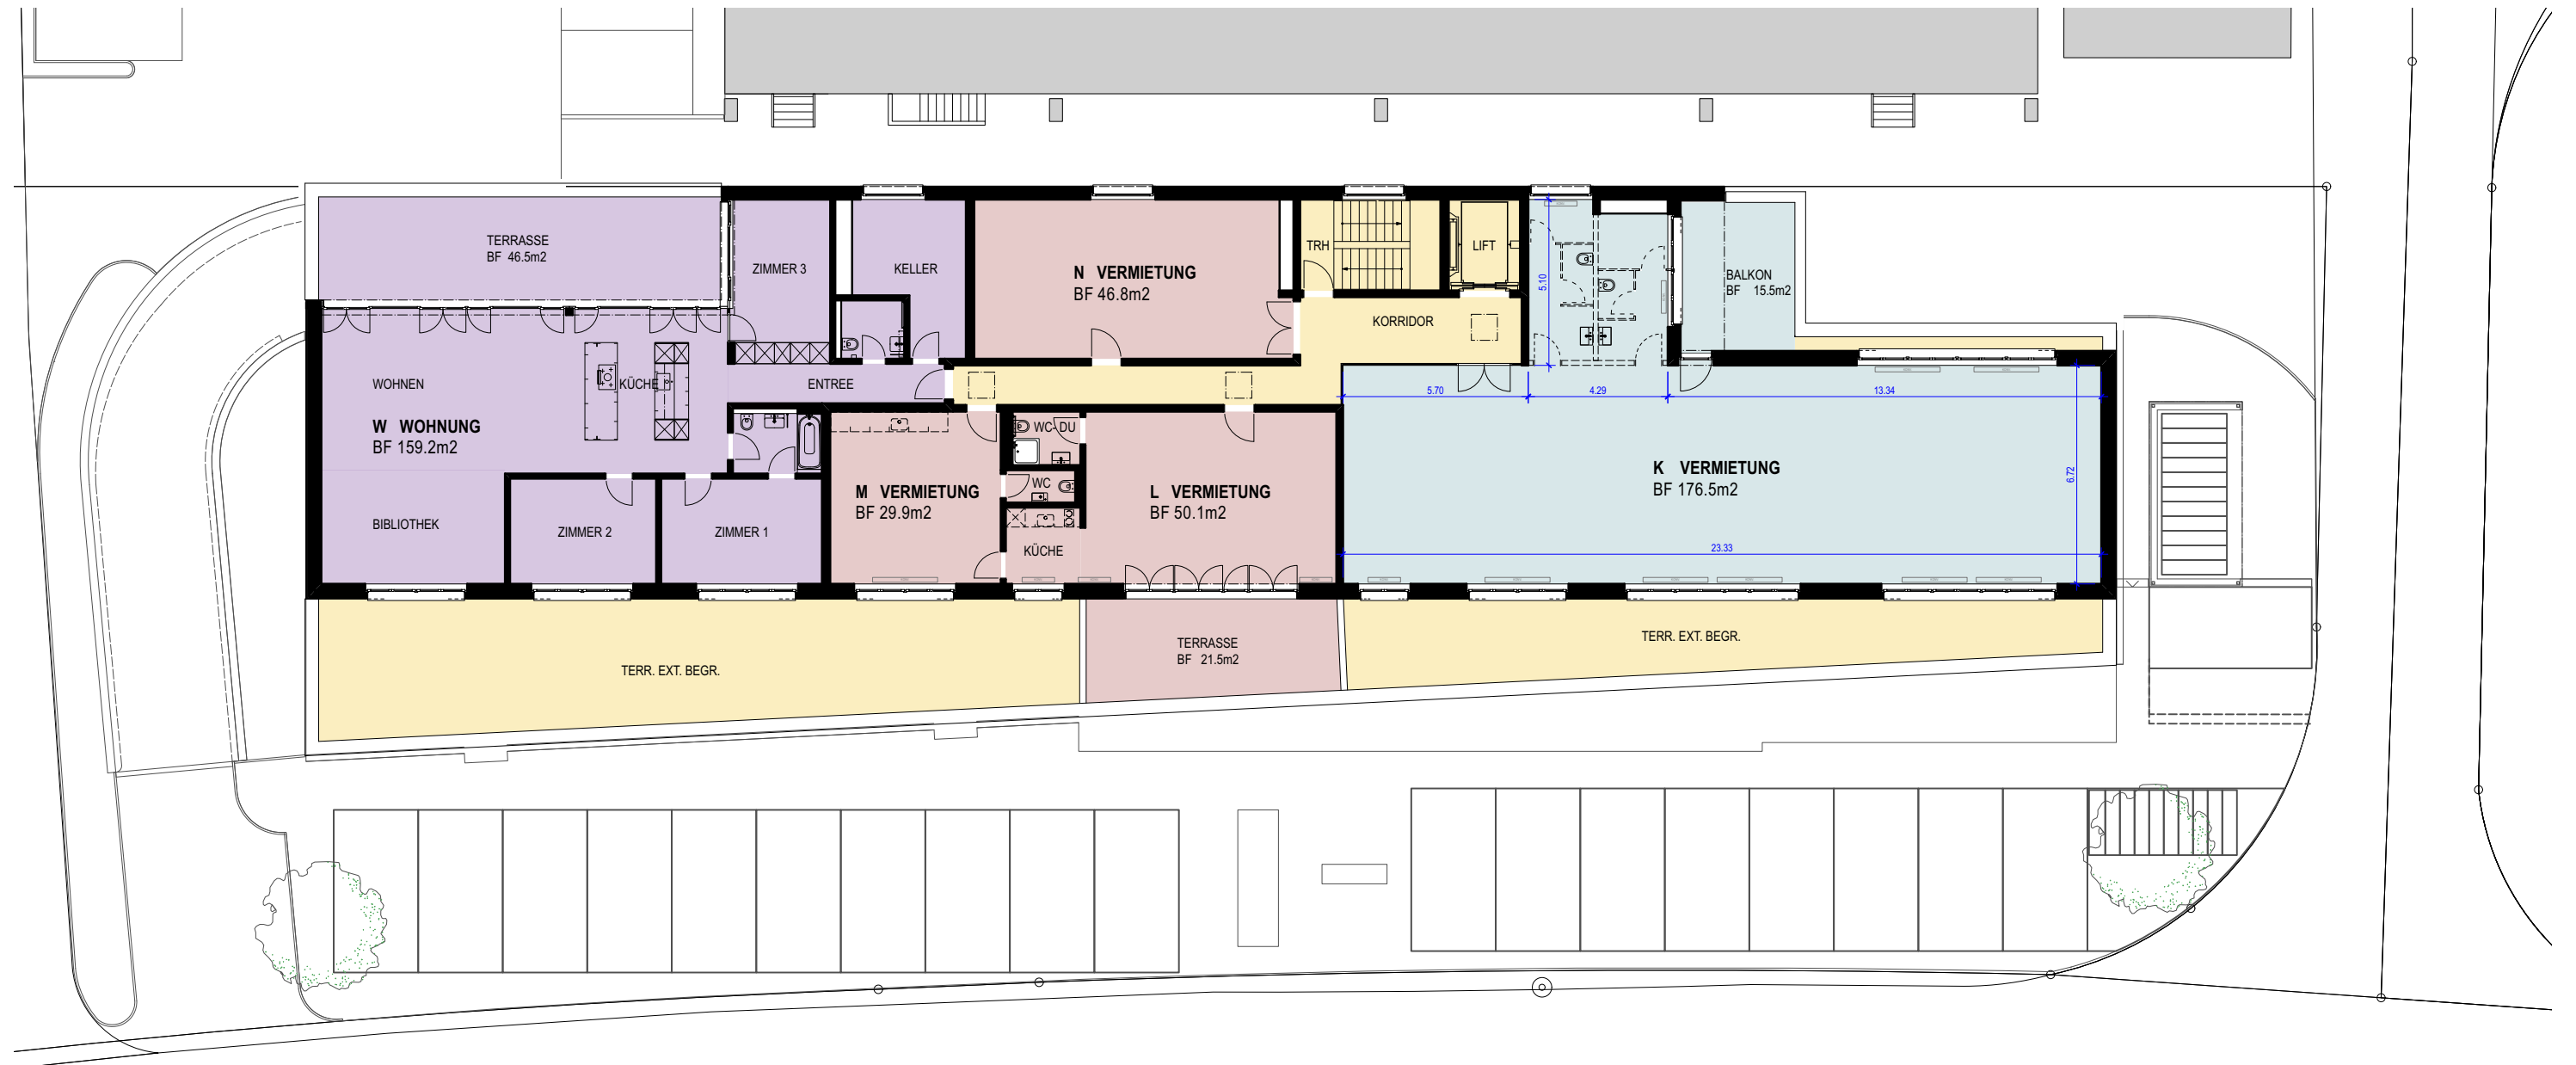

LEGENDE	BENUTZER
[Yellow]	A ALLGEMEIN
[Light Yellow]	B TECHNIK, VERWALTUNG
[Light Orange]	D LAGER, KELLER
[Light Grey]	E EINSTELLHALLE, ZUGANG
[Light Green]	F VERMIETUNG
[Green]	G VERMIETUNG
[Blue-Green]	H SCHNEEBELI AG
[Light Blue]	J VERMIETUNG
[Light Purple]	R VERMIETUNG
[Light Teal]	K VERMIETUNG
[Light Red]	L WAFE TECHNOLOGY
[Red]	M WAFE TECHNOLOGY
[Dark Red]	N WAFE TECHNOLOGY
[Brown]	P PARKPLÄTZE
[Purple]	W WOHNUNG

Immo 418 AG Isenbergstrasse 30 8913 Ottenbach
Tel. 079 758 26 90 r.schneebeli@schneebeli.ch