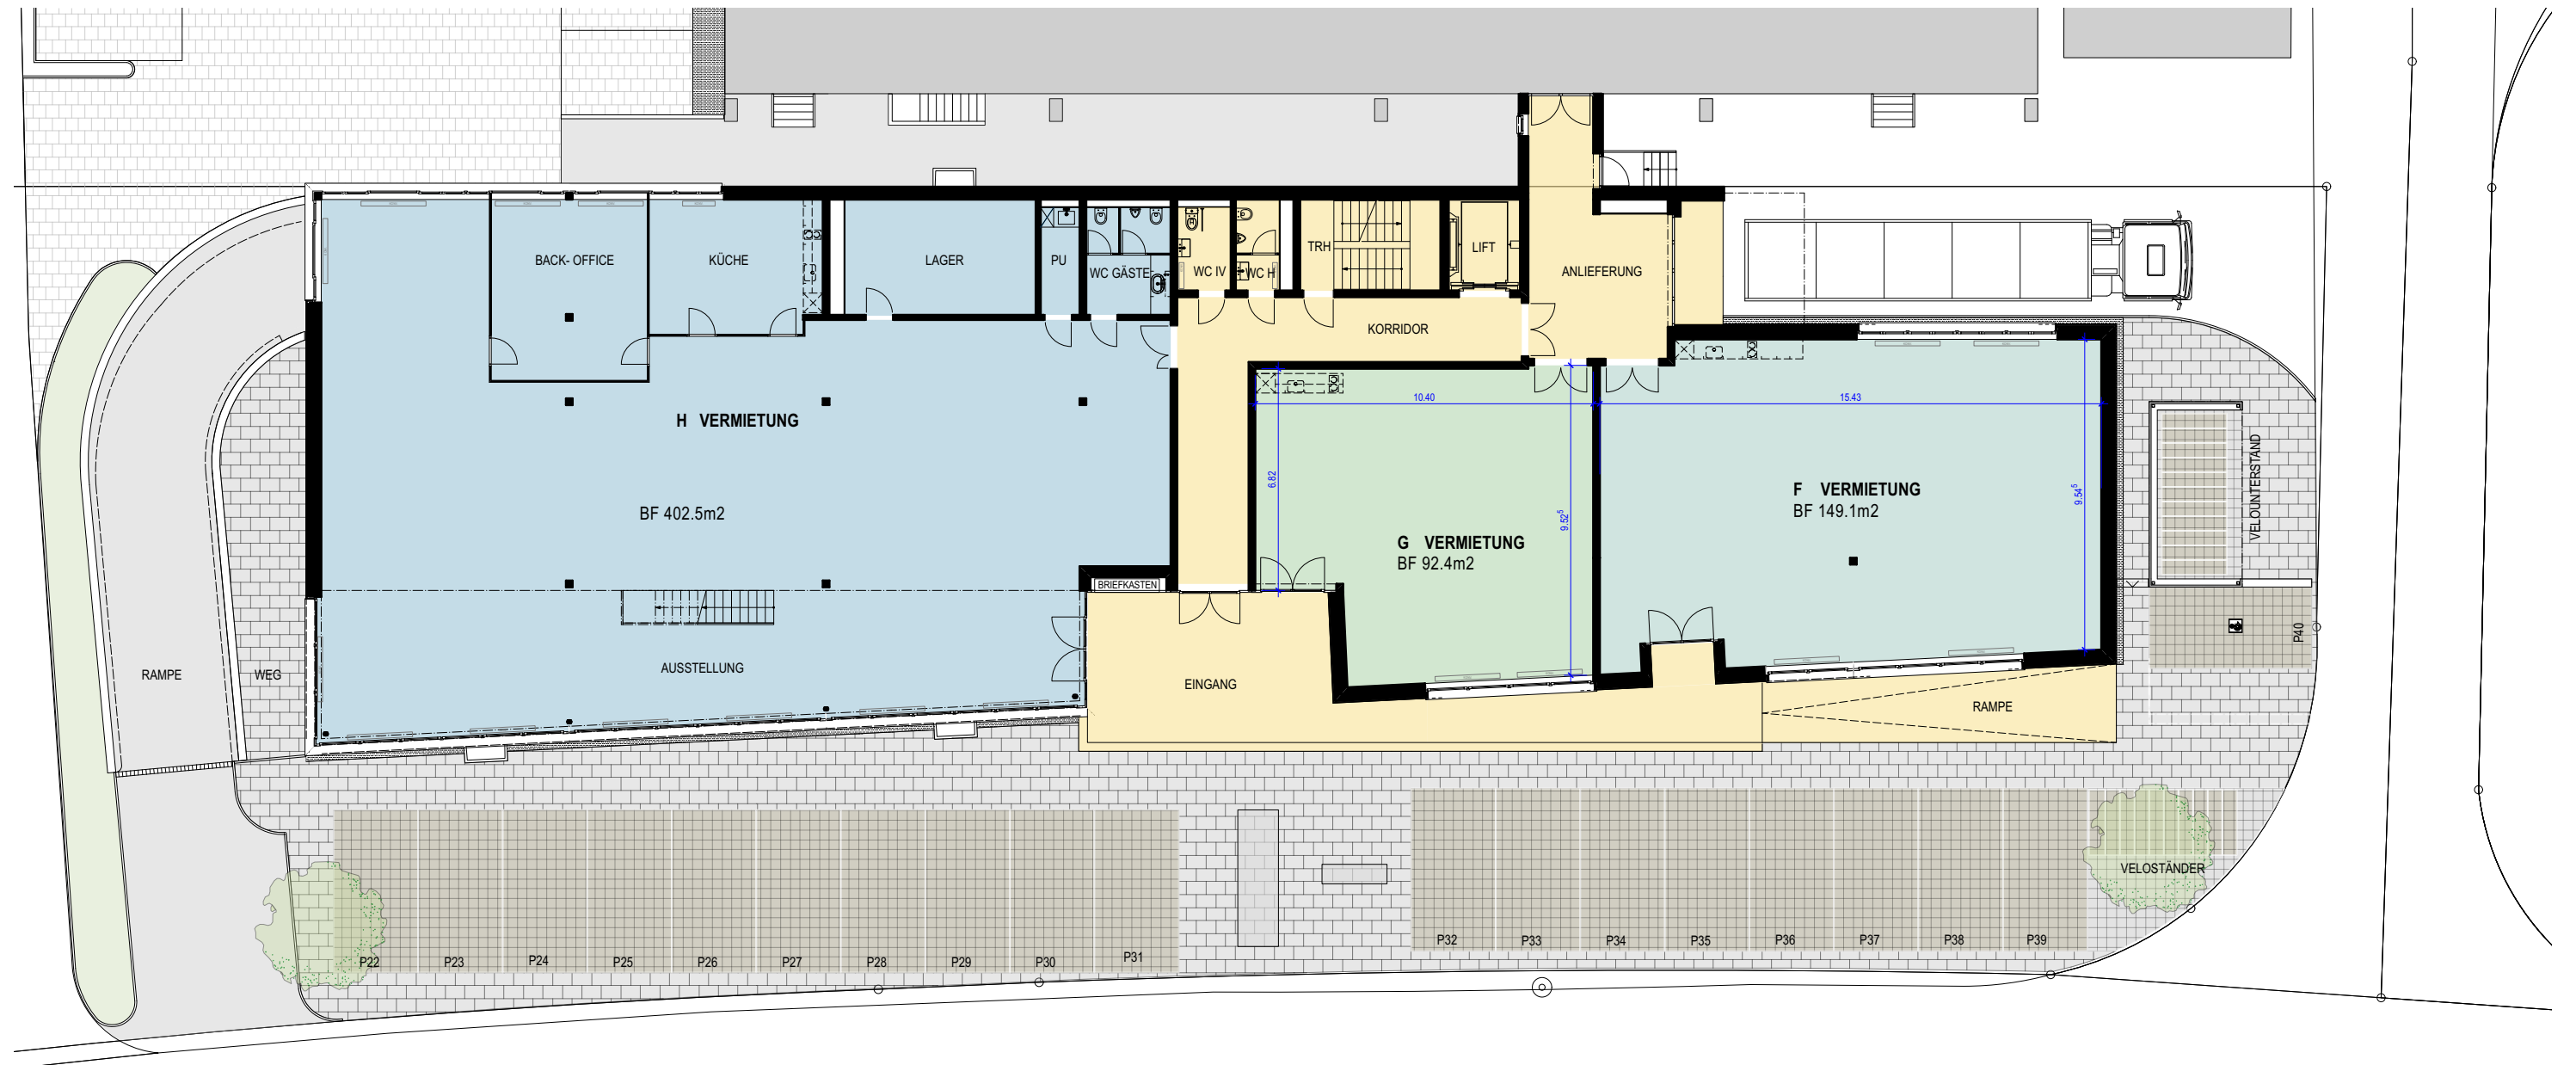

LEGENDE	BENUTZER
[Yellow]	A ALLGEMEIN
[Light Yellow]	B TECHNIK, VERWALTUNG
[Light Orange]	D LAGER, KELLER
[Light Grey]	E EINSTELLHALLE, ZUGANG
[Light Green]	F VERMIETUNG
[Green]	G VERMIETUNG
[Blue-Green]	H SCHNEEBELI AG
[Light Green]	J VERMIETUNG
[Light Blue]	R VERMIETUNG
[Light Blue]	K VERMIETUNG
[Light Blue]	L WAFE TECHNOLOGY
[Light Blue]	M WAFE TECHNOLOGY
[Light Blue]	N WAFE TECHNOLOGY
[Light Green]	P PARKPLÄTZE
[Light Blue]	W WOHNUNG