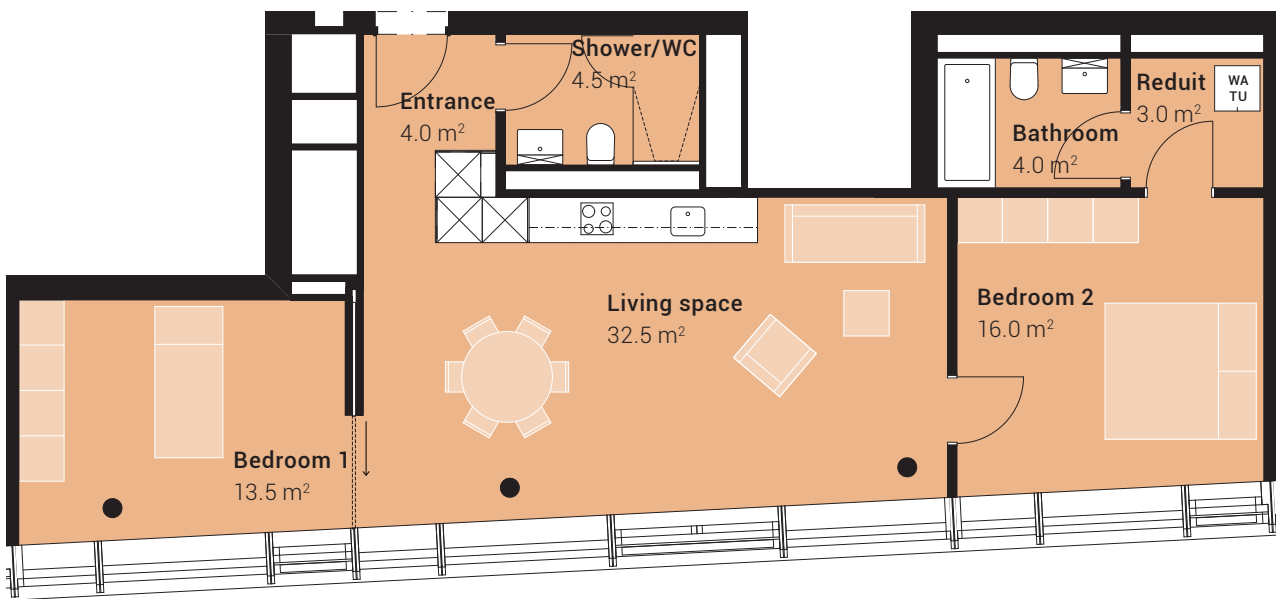

3.5-ROOM APARTMENT CHH 25.07

25th floor
Riehenring 65, Basel

Net floor area: 77.5 m²

All details, plans, drawings, etc., are non-binding.
All surface area measurements are approximate. Subject to change.