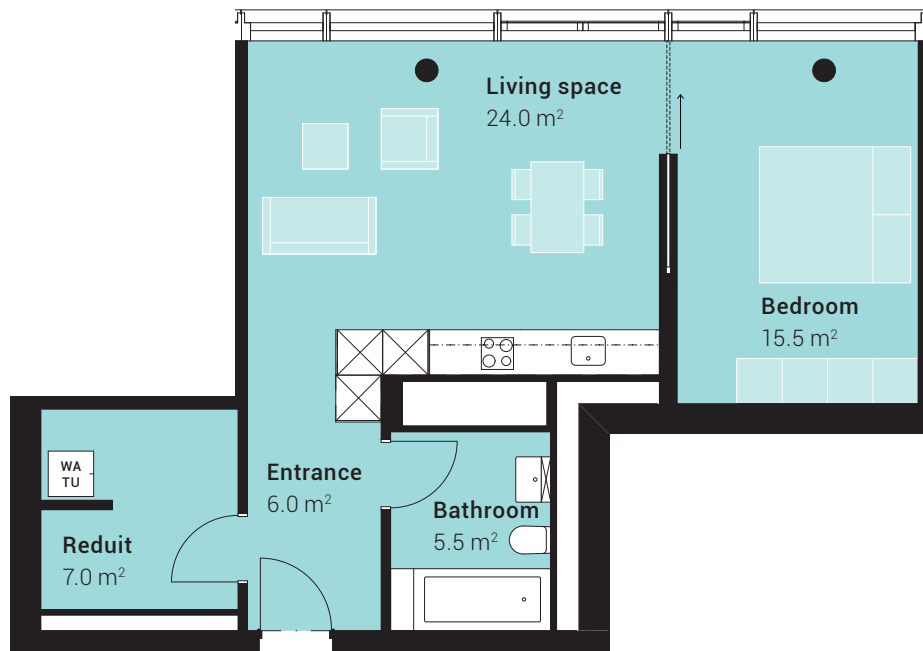

# 2.5-ROOM APARTMENT CHH 20.03

20th floor  
Riehenring 65, Basel

Net floor area: 58.0 m<sup>2</sup>

All details, plans, drawings, etc., are non-binding.  
All surface area measurements are approximate. Subject to change.