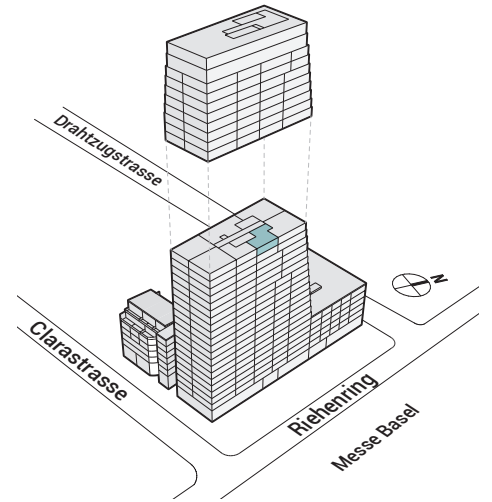

# 2.5-ROOM APARTMENT CHH 20.03

20th floor  
Riehenring 65, Basel

Net floor area: 58.0 m<sup>2</sup>

All details, plans, drawings, etc., are non-binding.  
All surface area measurements are approximate. Subject to change.