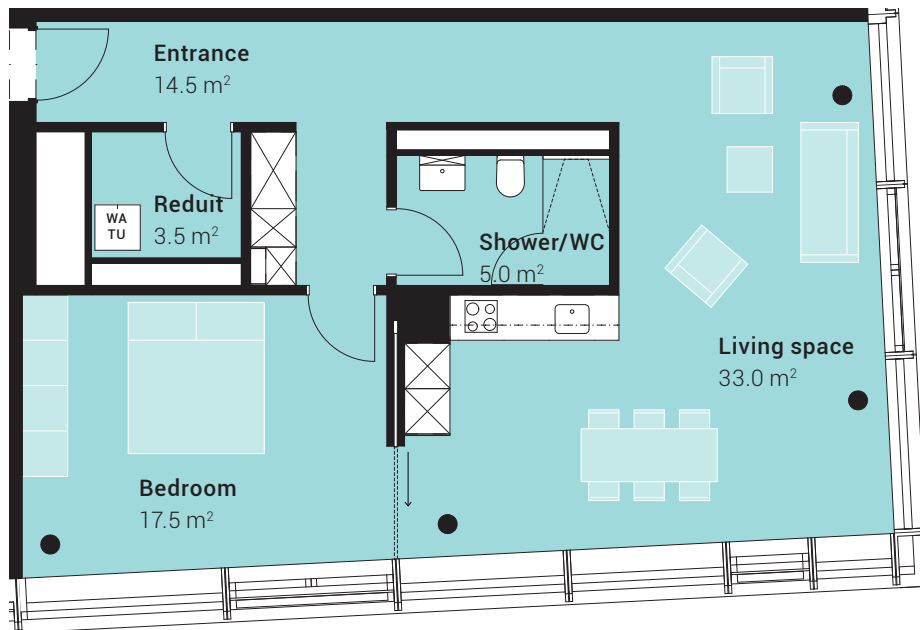

# 2.5-ROOM APARTMENT CHH 25.06

25th floor  
Riehenring 65, Basel

Net floor area: 73.5 m<sup>2</sup>

All details, plans, drawings, etc., are non-binding.  
All surface area measurements are approximate. Subject to change.