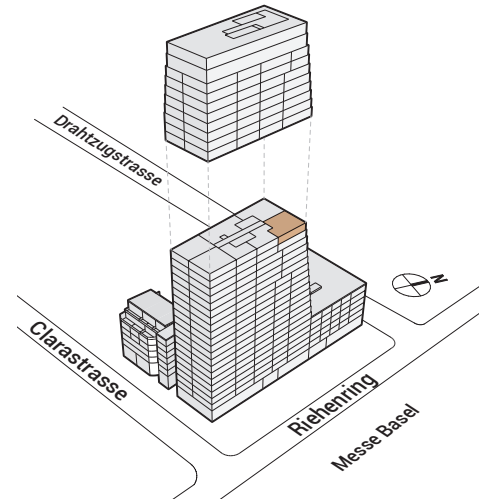

## 3.5-ROOM APARTMENT CHH 20.02

20. Obergeschoss  
Riehenring 65, Basel

Net floor area: 100.5 m<sup>2</sup>

0 1 2 3 4 5 m  
Scale: 1:100

All details, plans, drawings, etc., are non-binding.  
All surface area measurements are approximate. Subject to change.