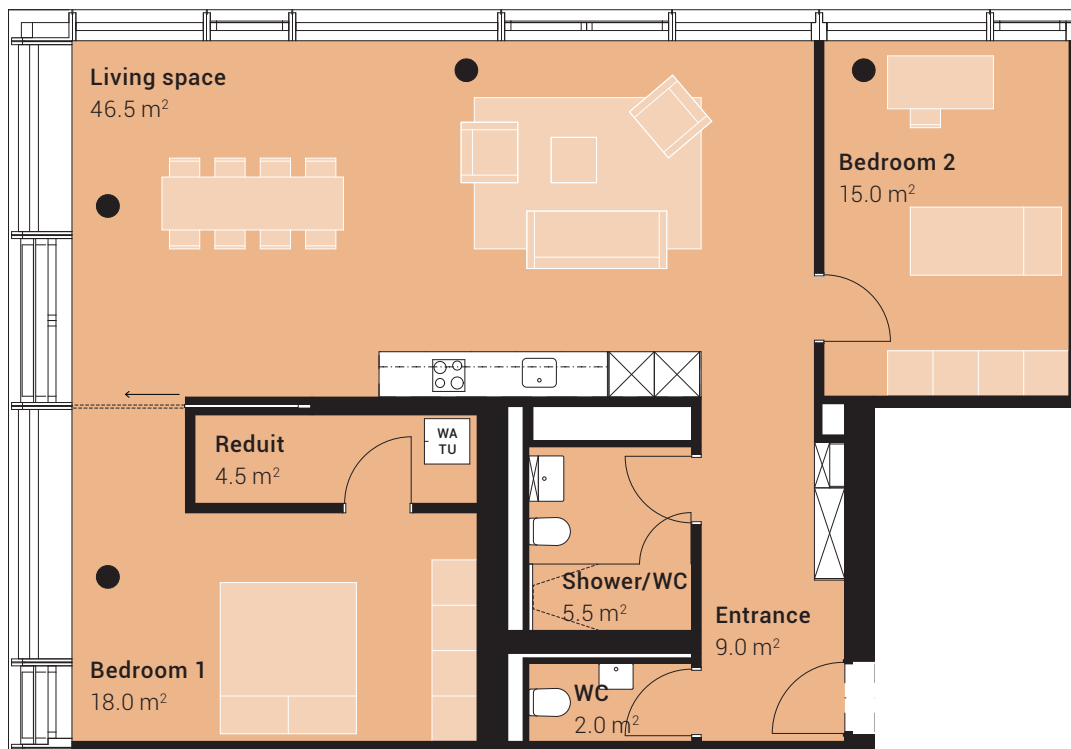

## 3.5-ROOM APARTMENT CHH 20.02

20. Obergeschoss  
Riehenring 65, Basel

Net floor area: 100.5 m<sup>2</sup>

0 1 2 3 4 5 m  
Scale: 1:100

All details, plans, drawings, etc., are non-binding.  
All surface area measurements are approximate. Subject to change.