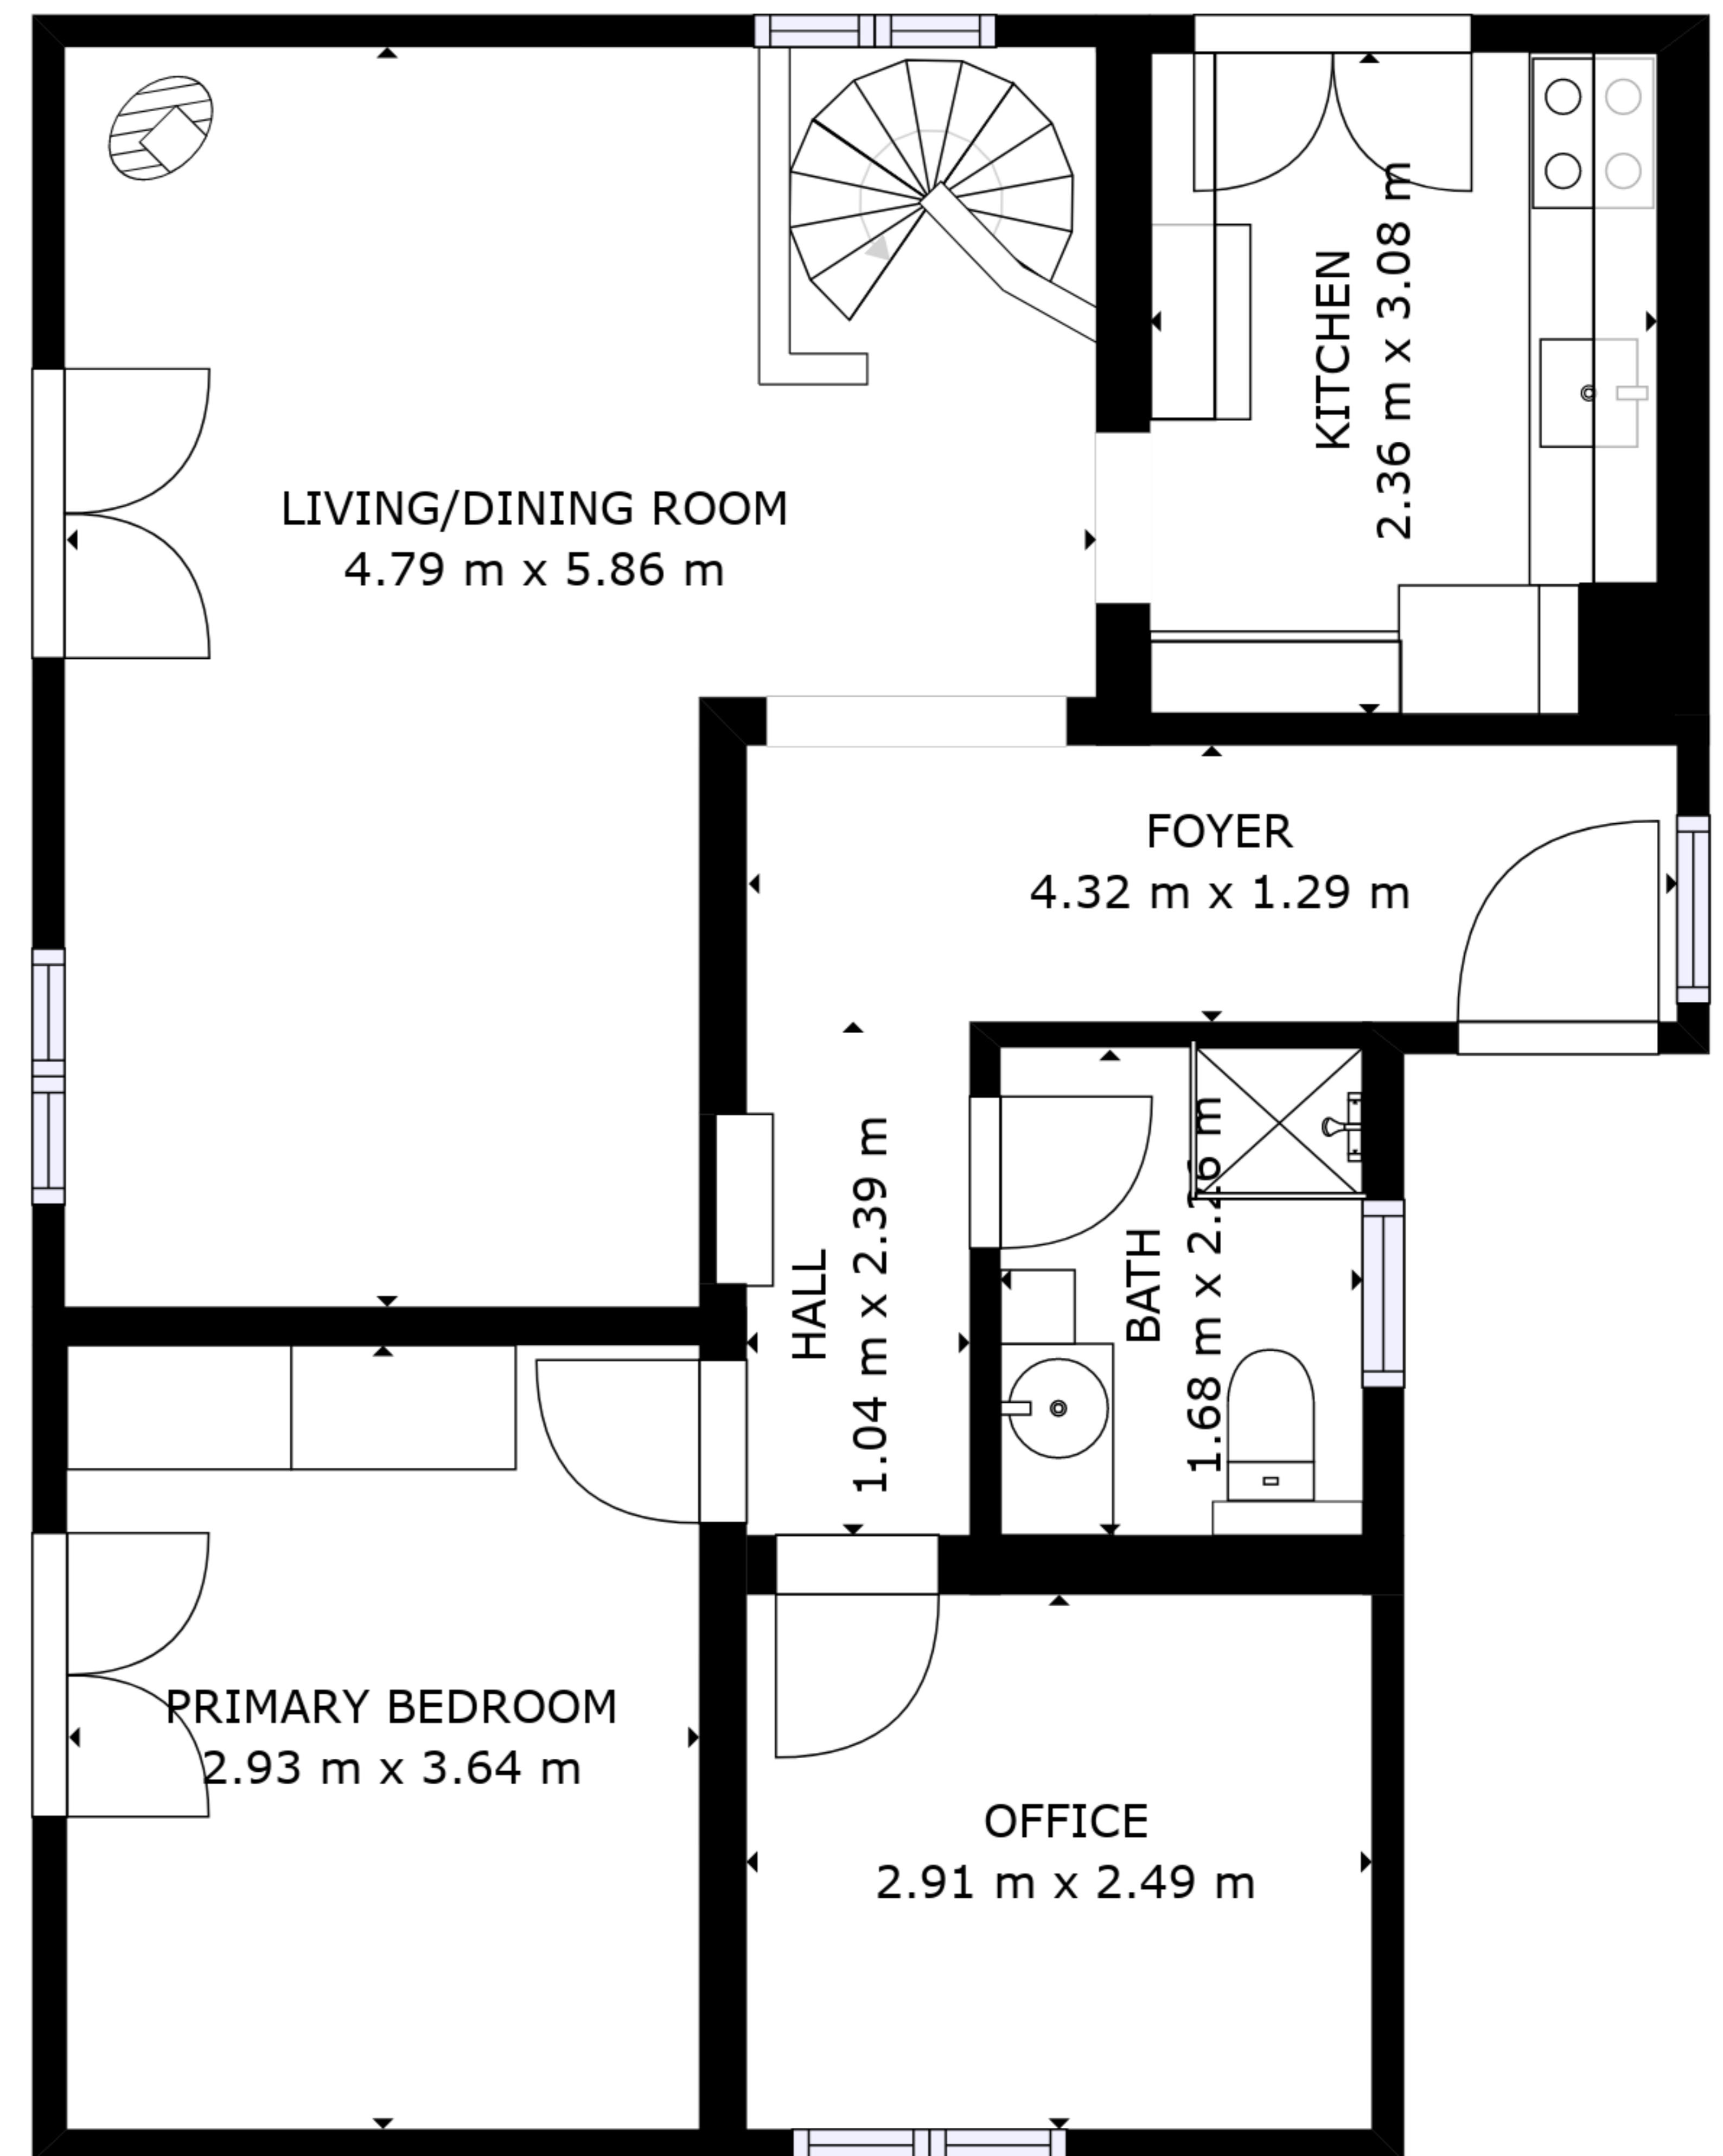

FLOOR 1

FLOOR 2

GROSS INTERNAL AREA
 FLOOR 1: 69 m², FLOOR 2: 65 m²
 TOTAL: 134 m²

SIZES AND DIMENSIONS ARE APPROXIMATE, ACTUAL MAY VARY.