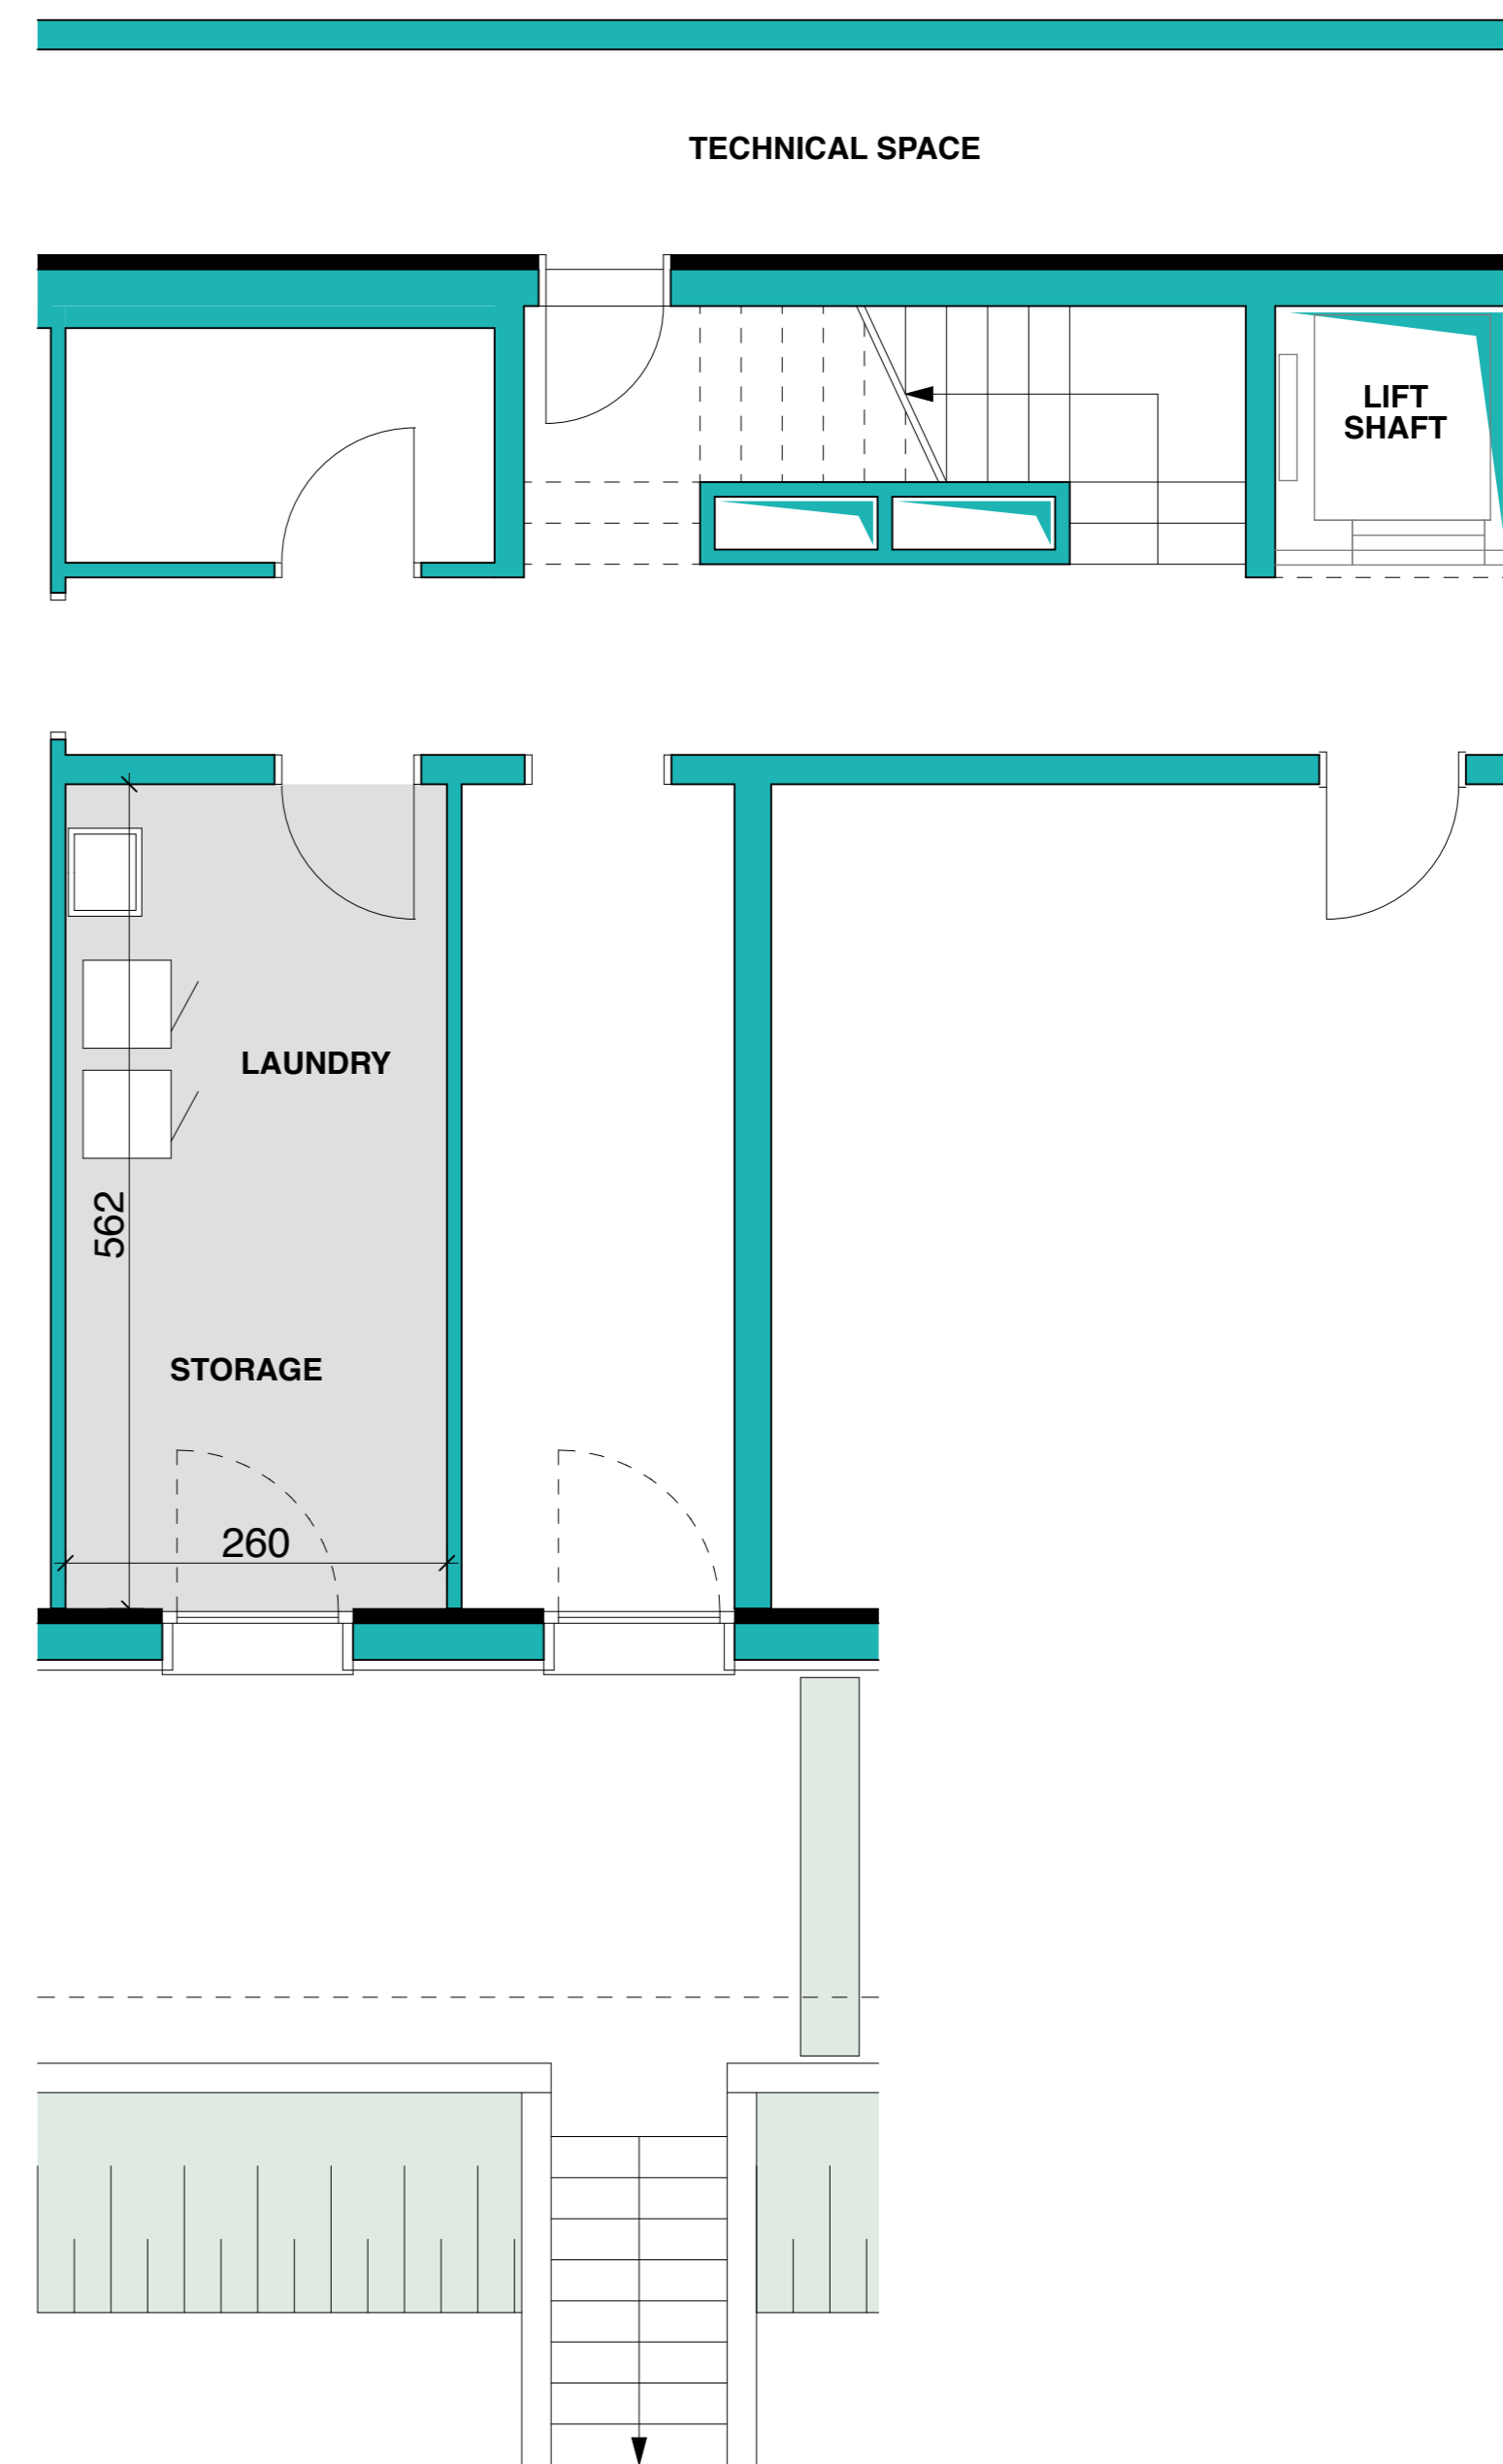

FLOOR LEVEL (-3)