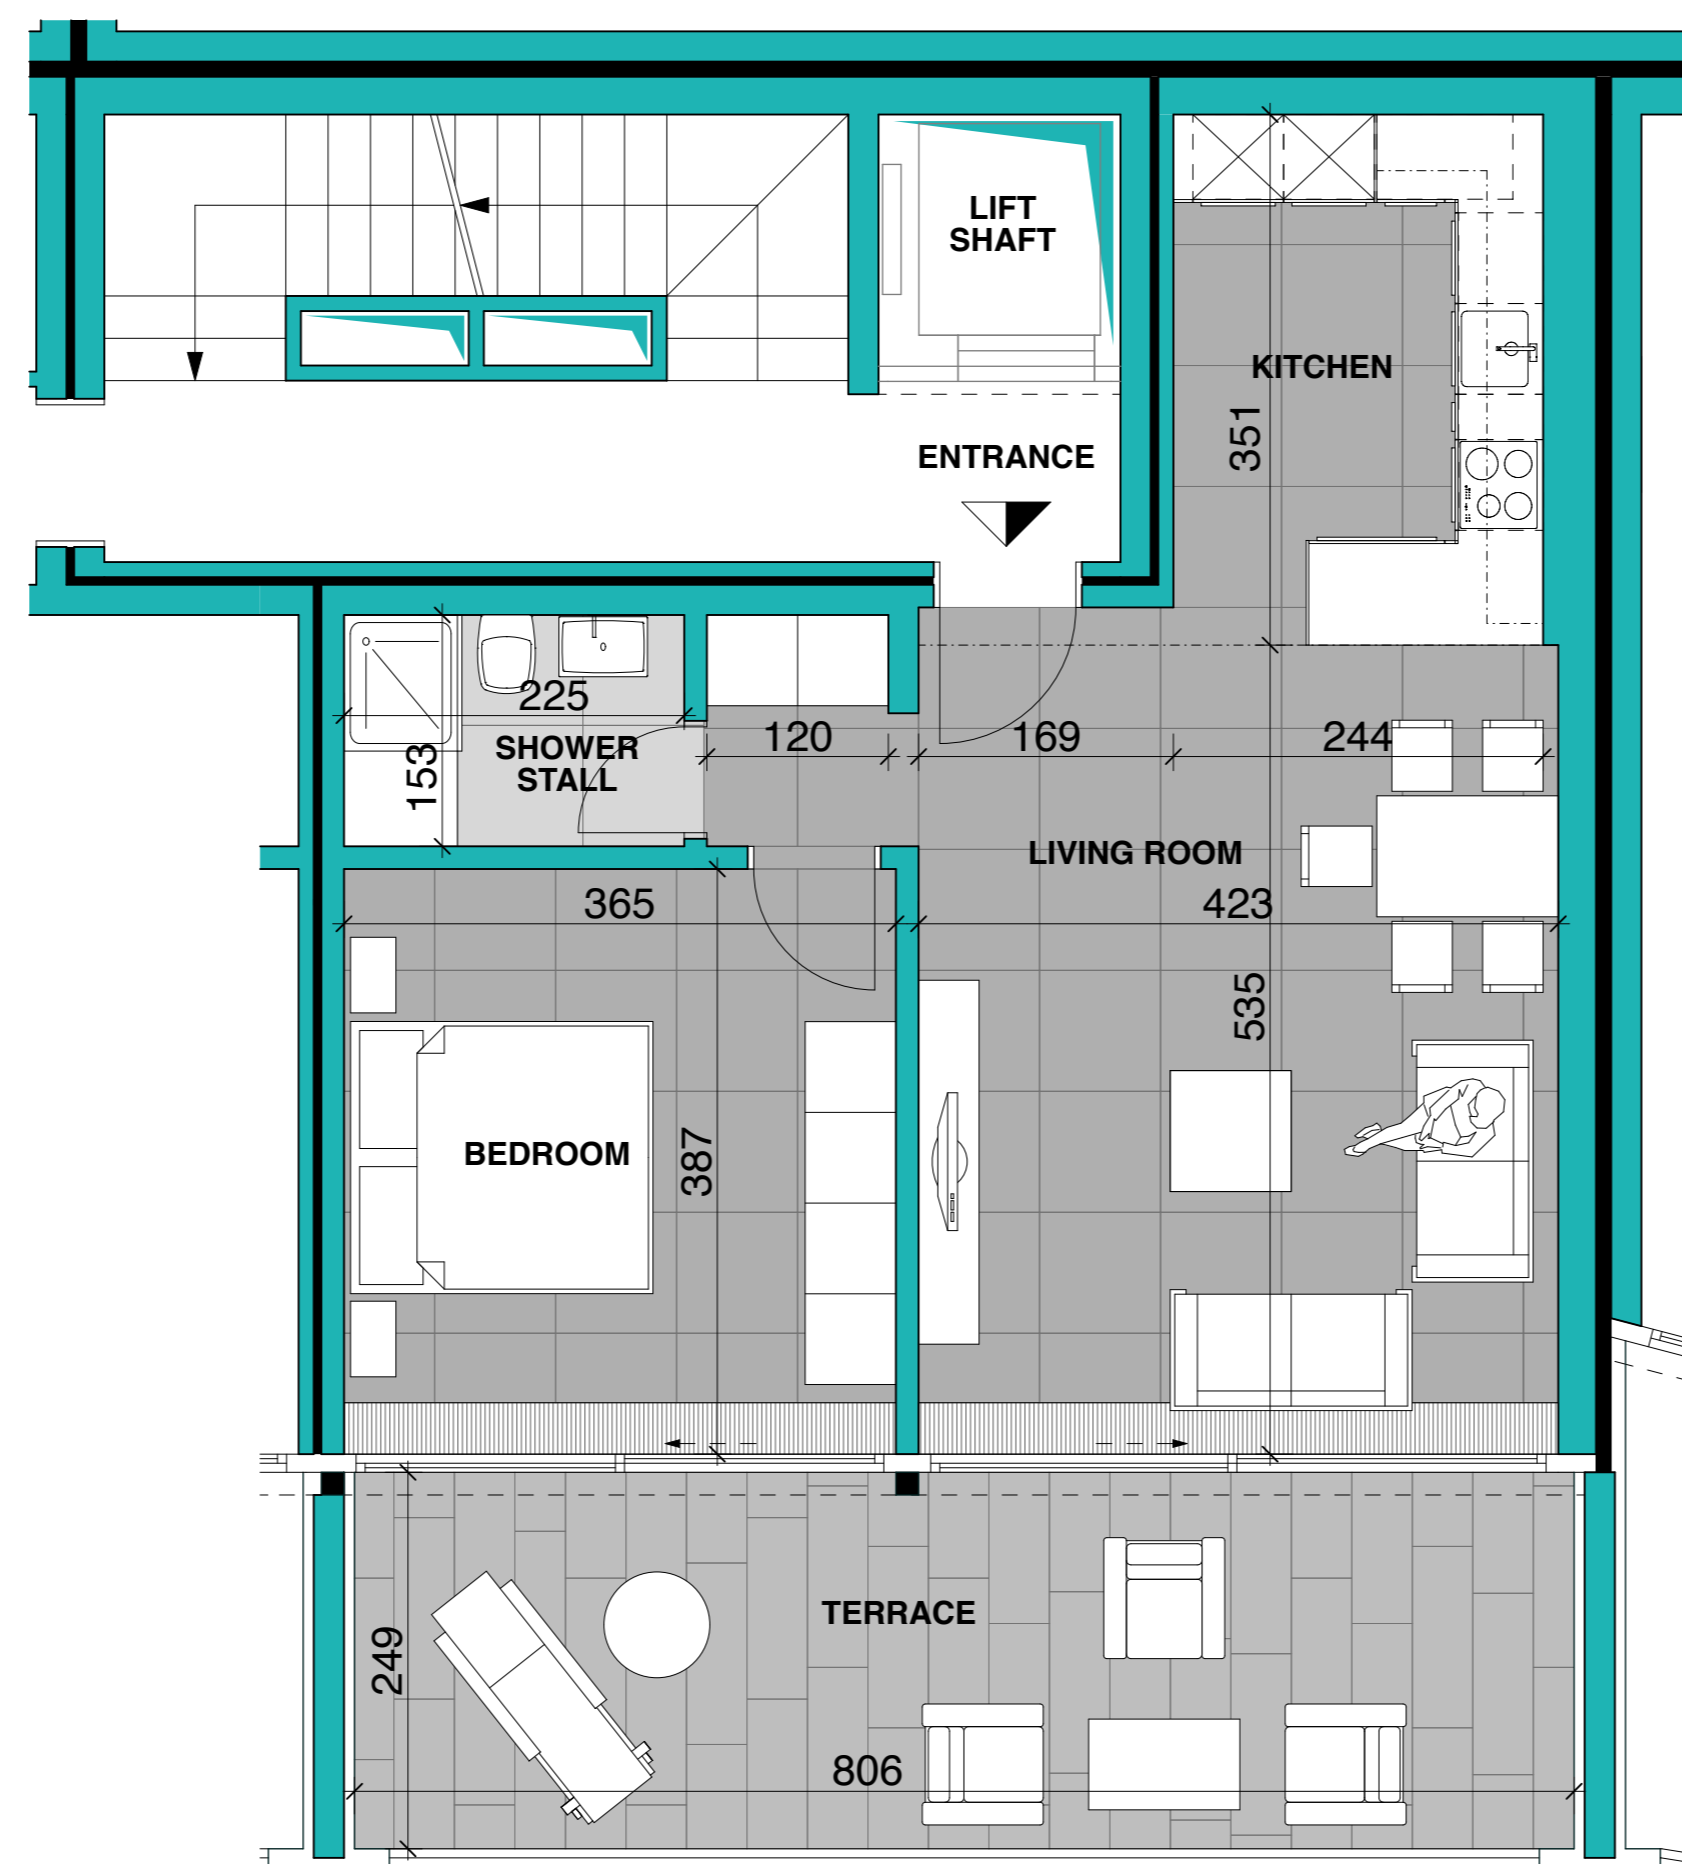

FLOOR LEVEL (-2)