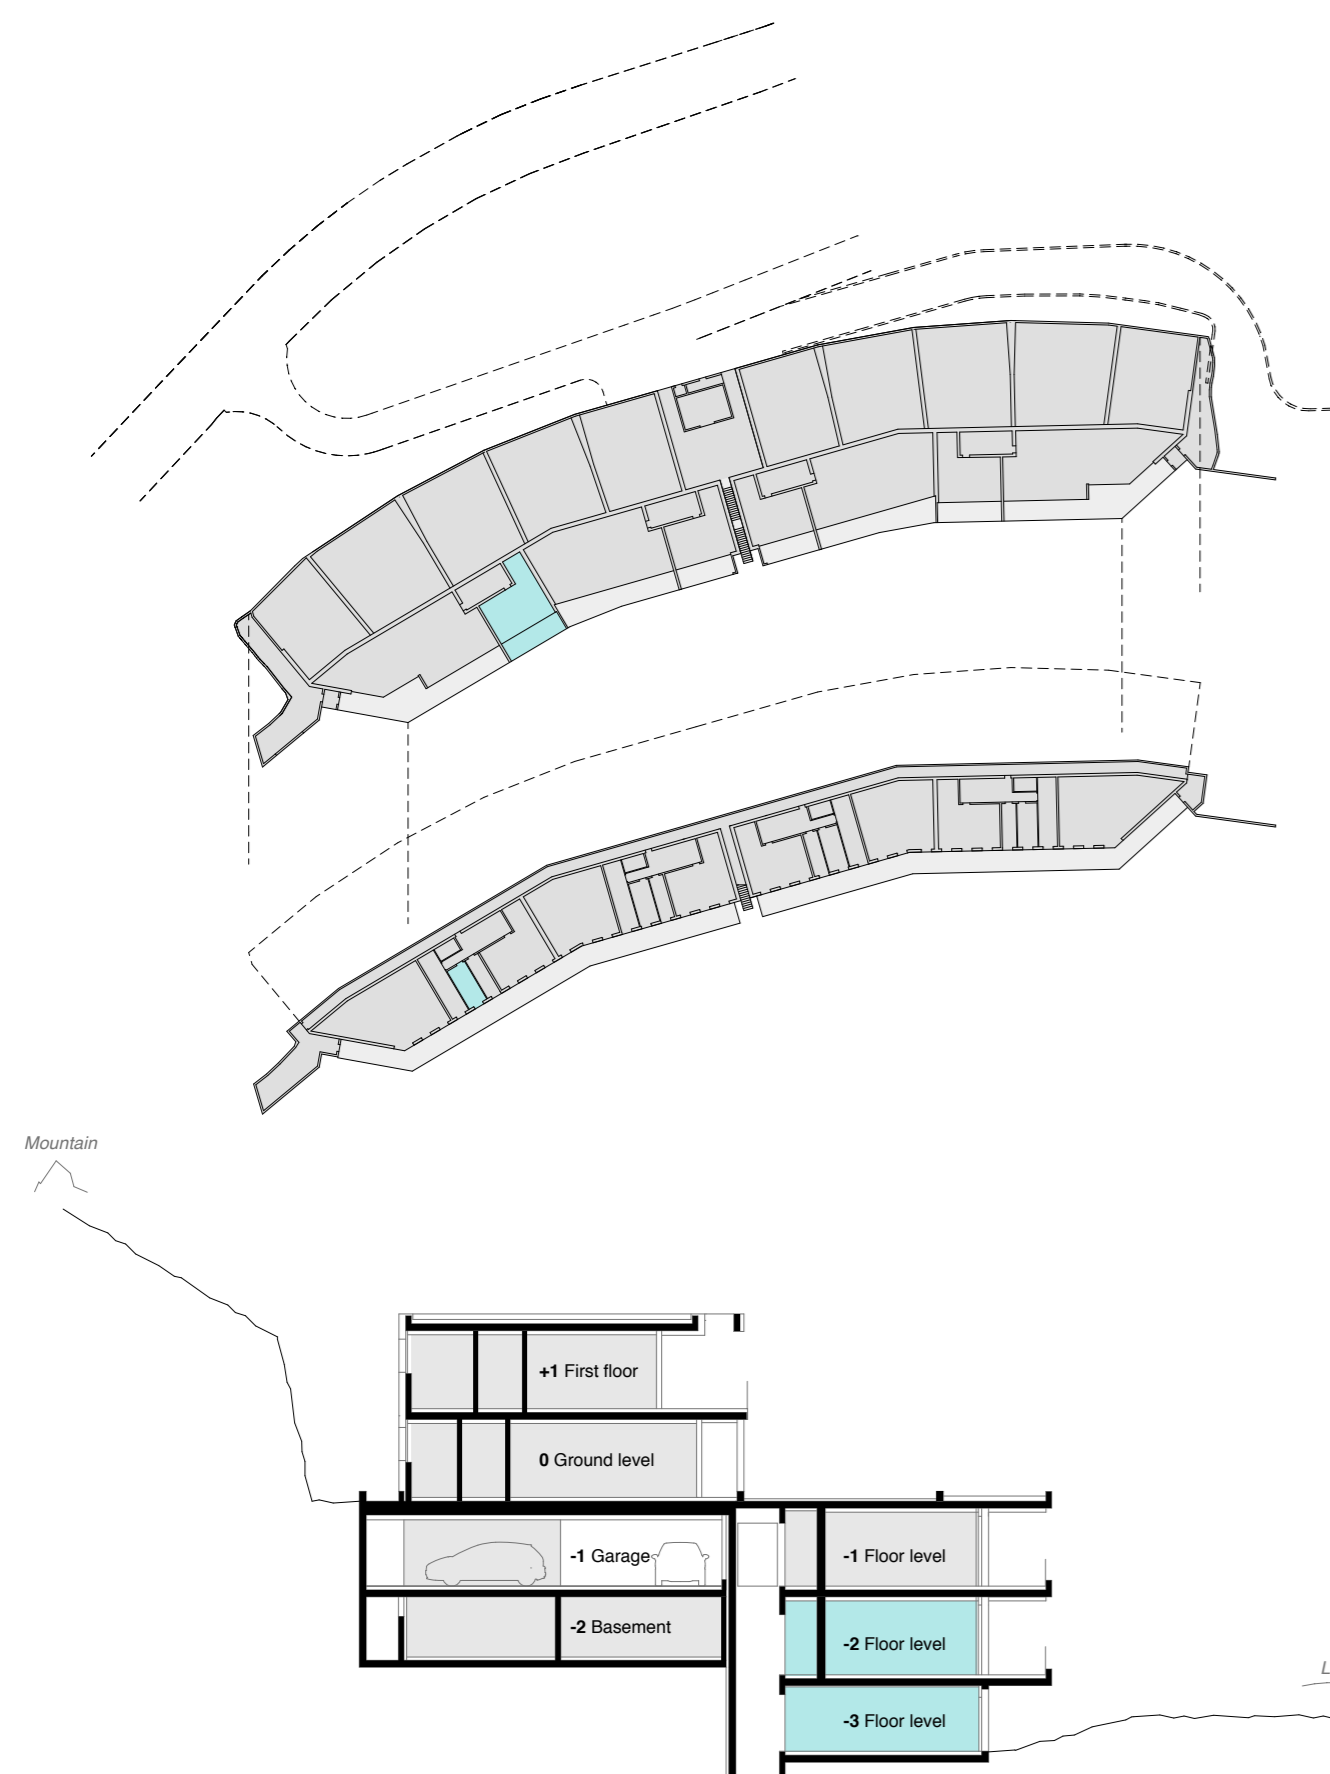

APARTMENT

PPP2

FLOOR LEVELS ●●●●●●●● **BUILDING'S DIAGRAM** NO. 717/2 - 001

OWNERSHIP RESIDENZA PARCO S. ANNA - VIA NOSEDO 10 - 6900 MASSAGNO **DRAWING FORMAT** A1

ARCHITECT STEFANO DE BERNARDIS - VIA NOSEDO 10 - 6900 MASSAGNO **DRAWING DESIGNER** SDB

PROJECT MGMT IMMOBILIARE DE BERNARDIS - VIA NOSEDO 10 - 6900 MASSAGNO **GRAPHIC SCALE** 1 : 50

DELIVERY DATE ●●●●●●●● **JULY 2, 2020** **DRAWING DATE** 2.07.2020

●●●●●●●● ERROR MARGIN FROM RELIEF EQUAL TO 1.00 - 1.50 CENTIMETRES ●●●●●●●●

ALL LEVELS, ALL THE MEASURES AND ALL THE QUANTITIES MUST BE CHECKED IN SITE AT THE RISK OF THE ASSUMPTIONER

EVERY INCONGRUENCE MUST BE COMMUNICATED TO THE ARCHITECT, THE DESIGNER AND THE PROJECT MANAGER

FLOOR LEVEL (-2)

0 1 5 m.