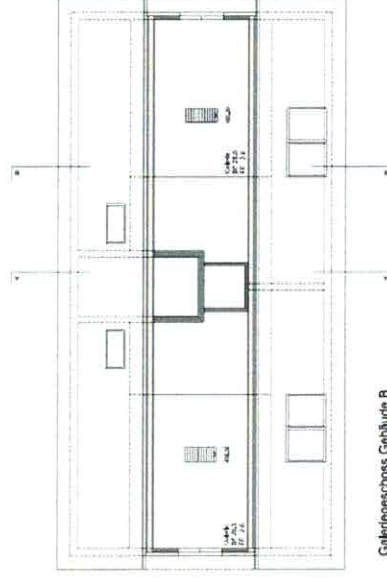

Galeriegeschoss Gebäude A

Galeriegeschoss Gebäude B

Dachgeschoss Gebäude A

Dachgeschoss Gebäude B

Obergeschoss Gebäude A

Obergeschoss Gebäude B

Erdgeschoss Gebäude A

Erdgeschoss Gebäude B

Schnitt A-A Gebäude A

Schnitt A-A Gebäude B

Schnitt B-B Gebäude B

properti

Floor 1 Building 1

Floor 2 Building 1

Approximate total area⁽¹⁾

1937.65 ft²
180.01 m²

Reduced headroom

97.82 ft²
9.09 m²

(1) Excluding balconies and terraces

Reduced headroom:
(below 1.5m/4.92ft)

While every attempt has been made to ensure accuracy, all measurements are approximate, not to scale. This floor plan is for illustrative purposes only.

Approximate total area⁽¹⁾

1318.12 ft²

122.46 m²

(1) Excluding balconies and terraces

While every attempt has been made to ensure accuracy, all measurements are approximate, not to scale. This floor plan is for illustrative purposes only.