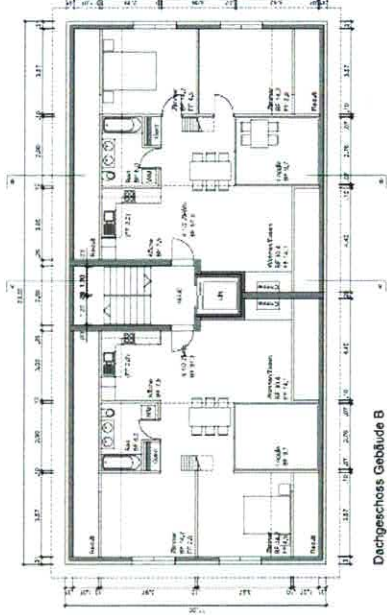

Galeriegeschoss Gebäude A

Galeriegeschoss Gebäude B

Dachgeschoss Gebäude A

Dachgeschoss Gebäude B

Obergeschoss Gebäude A

Obergeschoss Gebäude B

Erdgeschoss Gebäude A

Erdgeschoss Gebäude B

Schnitt A-A Gebäude A

Schnitt A-A Gebäude B

Schnitt B-B Gebäude B

properti

Floor 1 Building 1

Floor 2 Building 1

Approximate total area⁽¹⁾

1937.65 ft²
180.01 m²

Reduced headroom

97.82 ft²
9.09 m²

(1) Excluding balconies and terraces

Reduced headroom:
(below 1.5m/4.92ft)

While every attempt has been made to ensure accuracy, all measurements are approximate, not to scale. This floor plan is for illustrative purposes only.

Approximate total area⁽¹⁾

1318.12 ft²

122.46 m²

(1) Excluding balconies and terraces

While every attempt has been made to ensure accuracy, all measurements are approximate, not to scale. This floor plan is for illustrative purposes only.