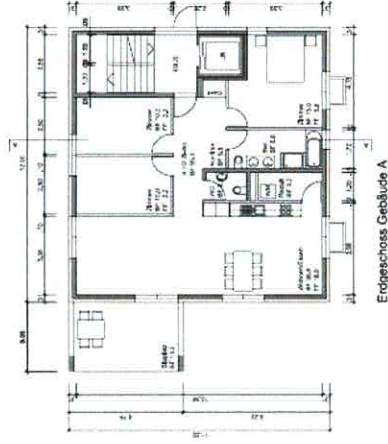

Galeriegeschoss Gebäude A

Galeriegeschoss Gebäude B

Dachgeschoss Gebäude A

Dachgeschoss Gebäude B

Obergeschoss Gebäude A

Obergeschoss Gebäude B

Erdgeschoss Gebäude A

Erdgeschoss Gebäude B

Schnitt A-A Gebäude A

Schnitt A-A Gebäude B

Schnitt B-B Gebäude B

properti

Floor 1 Building 1

Floor 2 Building 1

Approximate total area⁽¹⁾

1937.65 ft²
180.01 m²

Reduced headroom

97.82 ft²
9.09 m²

(1) Excluding balconies and terraces

Reduced headroom:
(below 1.5m/4.92ft)

While every attempt has been made to ensure accuracy, all measurements are approximate, not to scale. This floor plan is for illustrative purposes only.

Approximate total area⁽¹⁾

1318.12 ft²

122.46 m²

(1) Excluding balconies and terraces

While every attempt has been made to ensure accuracy, all measurements are approximate, not to scale. This floor plan is for illustrative purposes only.