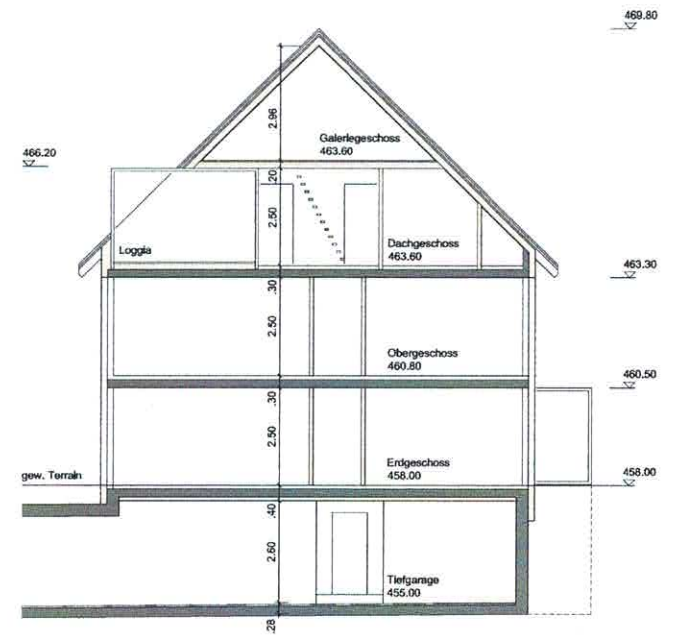

Galeriegeschoss Gebäude A

Galeriegeschoss Gebäude B

Dachgeschoss Gebäude A

Dachgeschoss Gebäude B

Obergeschoss Gebäude A

Obergeschoss Gebäude B

Erdgeschoss Gebäude A

Erdgeschoss Gebäude B

Schnitt A-A Gebäude A

Schnitt A-A Gebäude B

Schnitt B-B Gebäude B

properti

Floor 1 Building 1

Floor 2 Building 1

Approximate total area⁽¹⁾

1937.65 ft²
180.01 m²

Reduced headroom

97.82 ft²
9.09 m²

(1) Excluding balconies and terraces

Reduced headroom:
(below 1.5m/4.92ft)

While every attempt has been made to ensure accuracy, all measurements are approximate, not to scale. This floor plan is for illustrative purposes only.

Approximate total area⁽¹⁾

1318.12 ft²

122.46 m²

(1) Excluding balconies and terraces

While every attempt has been made to ensure accuracy, all measurements are approximate, not to scale. This floor plan is for illustrative purposes only.