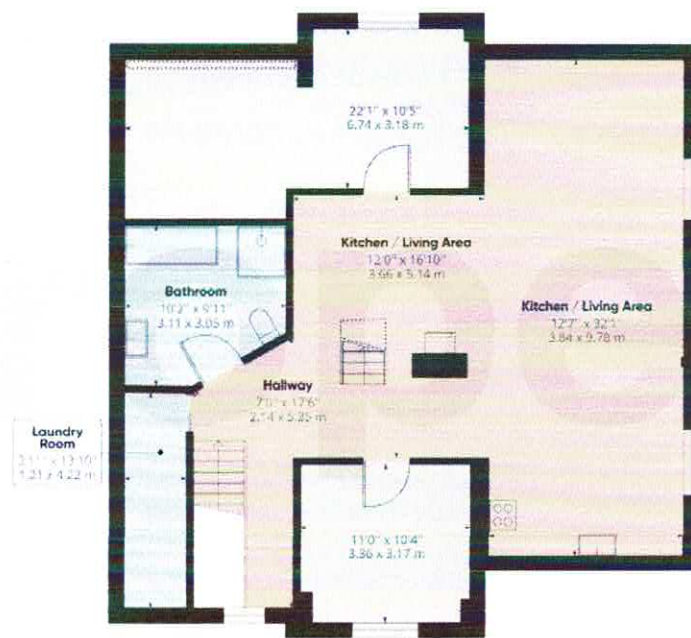

Schnitt A-A Gebäude A

Schnitt A-A Gebäude B

Schnitt B-B Gebäude B

properti

Floor 1 Building 1

Floor 2 Building 1

Approximate total area⁽¹⁾

1937.65 ft²
180.01 m²

Reduced headroom

97.82 ft²
9.09 m²

(1) Excluding balconies and terraces

Reduced headroom:
(below 1.5m/4.92ft)

While every attempt has been made to ensure accuracy, all measurements are approximate, not to scale. This floor plan is for illustrative purposes only.

Approximate total area⁽¹⁾

1318.12 ft²

122.46 m²

(1) Excluding balconies and terraces

While every attempt has been made to ensure accuracy, all measurements are approximate, not to scale. This floor plan is for illustrative purposes only.

Approximate total area⁽¹⁾

1255.22 ft²

116.61 m²

(1) Excluding balconies and terraces

While every attempt has been made to ensure accuracy, all measurements are approximate, not to scale. This floor plan is for illustrative purposes only.