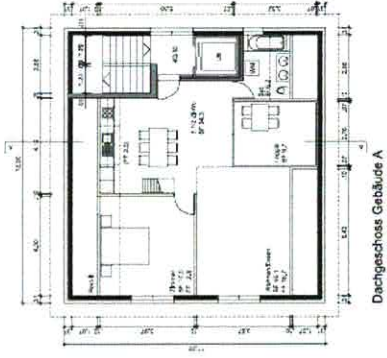

Galeriegeschoss Gebäude A

Galeriegeschoss Gebäude B

Dachgeschoss Gebäude A

Dachgeschoss Gebäude B

Obergeschoss Gebäude A

Obergeschoss Gebäude B

Erdgeschoss Gebäude A

Erdgeschoss Gebäude B

Schnitt A-A Gebäude A

Schnitt A-A Gebäude B

Schnitt B-B Gebäude B

properti

Floor 1 Building 1

Floor 2 Building 1

Approximate total area⁽¹⁾

1937.65 ft²
180.01 m²

Reduced headroom

97.82 ft²
9.09 m²

(1) Excluding balconies and terraces

Reduced headroom:
(below 1.5m/4.92ft)

While every attempt has been made to ensure accuracy, all measurements are approximate, not to scale. This floor plan is for illustrative purposes only.

Approximate total area⁽¹⁾

1318.12 ft²

122.46 m²

(1) Excluding balconies and terraces

While every attempt has been made to ensure accuracy, all measurements are approximate, not to scale. This floor plan is for illustrative purposes only.