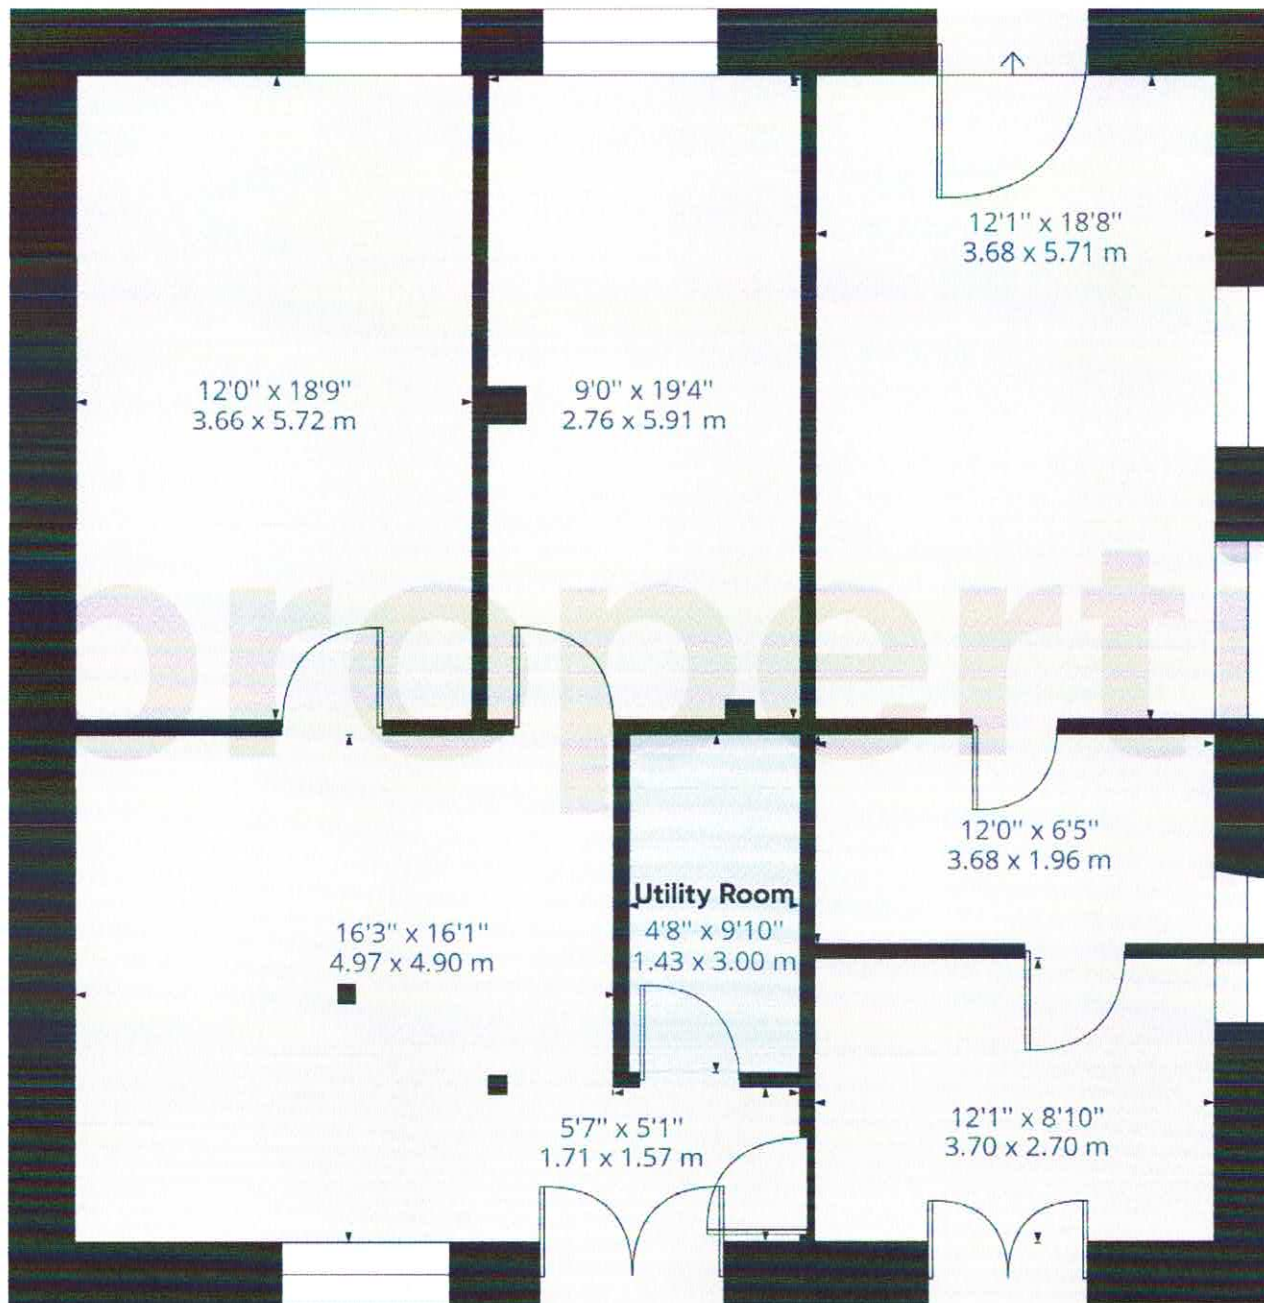

Reduced headroom

97.82 ft²
9.09 m²

(1) Excluding balconies and terraces

Reduced headroom:
(below 1.5m/4.92ft)

While every attempt has been made to ensure accuracy, all measurements are approximate, not to scale. This floor plan is for illustrative purposes only.

Approximate total area⁽¹⁾

1318.12 ft²

122.46 m²

(1) Excluding balconies and terraces

While every attempt has been made to ensure accuracy, all measurements are approximate, not to scale. This floor plan is for illustrative purposes only.

Approximate total area⁽¹⁾

1255.22 ft²

116.61 m²

(1) Excluding balconies and terraces

While every attempt has been made to ensure accuracy, all measurements are approximate, not to scale. This floor plan is for illustrative purposes only.

GIRAFFE360

Approximate total area⁽¹⁾

1219.75 ft²

113.32 m²

(1) Excluding balconies and terraces

While every attempt has been made to ensure accuracy, all measurements are approximate, not to scale. This floor plan is for illustrative purposes only.