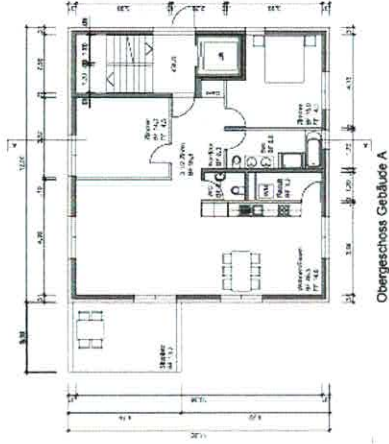

Galeriegeschoss Gebäude A

Galeriegeschoss Gebäude B

Dachgeschoss Gebäude A

Dachgeschoss Gebäude B

Obergeschoss Gebäude A

Obergeschoss Gebäude B

Erdgeschoss Gebäude A

Erdgeschoss Gebäude B

Schnitt A-A Gebäude A

Schnitt A-A Gebäude B

Schnitt B-B Gebäude B

properti

Floor 1 Building 1

Floor 2 Building 1

Approximate total area⁽¹⁾

1937.65 ft²
180.01 m²

Reduced headroom

97.82 ft²
9.09 m²

(1) Excluding balconies and terraces

Reduced headroom:
(below 1.5m/4.92ft)

While every attempt has been made to ensure accuracy, all measurements are approximate, not to scale. This floor plan is for illustrative purposes only.

Approximate total area⁽¹⁾

1318.12 ft²

122.46 m²

(1) Excluding balconies and terraces

While every attempt has been made to ensure accuracy, all measurements are approximate, not to scale. This floor plan is for illustrative purposes only.