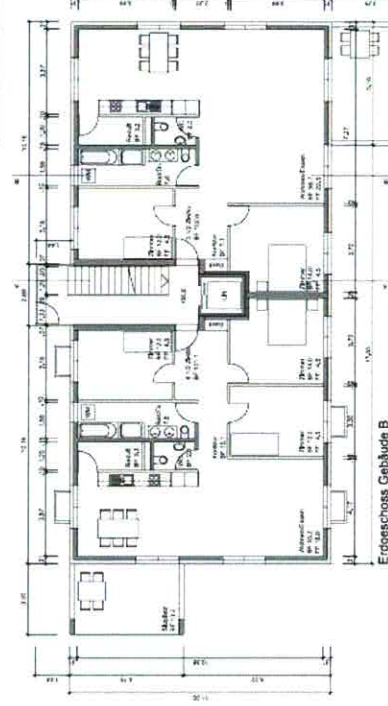

Galeriegeschoss Gebäude A

Galeriegeschoss Gebäude B

Dachgeschoss Gebäude A

Dachgeschoss Gebäude B

Obergeschoss Gebäude A

Obergeschoss Gebäude B

Erdgeschoss Gebäude A

Erdgeschoss Gebäude B

Schnitt A-A Gebäude A

Schnitt A-A Gebäude B

Schnitt B-B Gebäude B

properti

Floor 1 Building 1

Floor 2 Building 1

Approximate total area⁽¹⁾

1937.65 ft²
180.01 m²

Reduced headroom

97.82 ft²
9.09 m²

(1) Excluding balconies and terraces

Reduced headroom:
(below 1.5m/4.92ft)

While every attempt has been made to ensure accuracy, all measurements are approximate, not to scale. This floor plan is for illustrative purposes only.

Approximate total area⁽¹⁾

1318.12 ft²

122.46 m²

(1) Excluding balconies and terraces

While every attempt has been made to ensure accuracy, all measurements are approximate, not to scale. This floor plan is for illustrative purposes only.