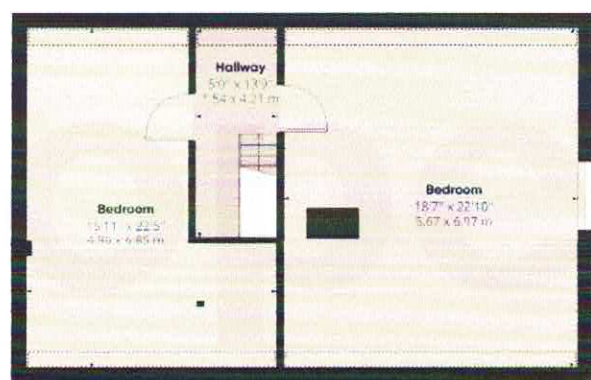

Schnitt A-A Gebäude A

Schnitt A-A Gebäude B

Schnitt B-B Gebäude B

properti

Floor 1 Building 1

Floor 2 Building 1

Approximate total area⁽¹⁾

1937.65 ft²
180.01 m²

Reduced headroom

97.82 ft²
9.09 m²

(1) Excluding balconies and terraces

Reduced headroom:
(below 1.5m/4.92ft)

While every attempt has been made to ensure accuracy, all measurements are approximate, not to scale. This floor plan is for illustrative purposes only.

Approximate total area⁽¹⁾

1318.12 ft²

122.46 m²

(1) Excluding balconies and terraces

While every attempt has been made to ensure accuracy, all measurements are approximate, not to scale. This floor plan is for illustrative purposes only.

Approximate total area⁽¹⁾

1255.22 ft²

116.61 m²

(1) Excluding balconies and terraces

While every attempt has been made to ensure accuracy, all measurements are approximate, not to scale. This floor plan is for illustrative purposes only.