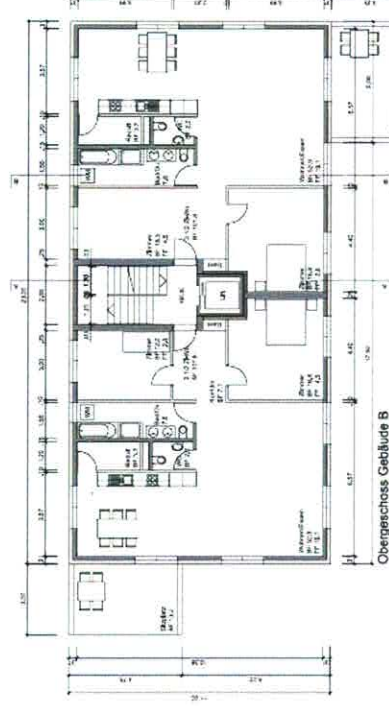

Galeriegeschoss Gebäude A

Galeriegeschoss Gebäude B

Dachgeschoss Gebäude A

Dachgeschoss Gebäude B

Obergeschoss Gebäude A

Obergeschoss Gebäude B

Erdgeschoss Gebäude A

Erdgeschoss Gebäude B

Schnitt A-A Gebäude A

Schnitt A-A Gebäude B

Schnitt B-B Gebäude B

properti

Floor 1 Building 1

Floor 2 Building 1

Approximate total area⁽¹⁾

1937.65 ft²
180.01 m²

Reduced headroom

97.82 ft²
9.09 m²

(1) Excluding balconies and terraces

Reduced headroom:
(below 1.5m/4.92ft)

While every attempt has been made to ensure accuracy, all measurements are approximate, not to scale. This floor plan is for illustrative purposes only.

Approximate total area⁽¹⁾

1318.12 ft²

122.46 m²

(1) Excluding balconies and terraces

While every attempt has been made to ensure accuracy, all measurements are approximate, not to scale. This floor plan is for illustrative purposes only.