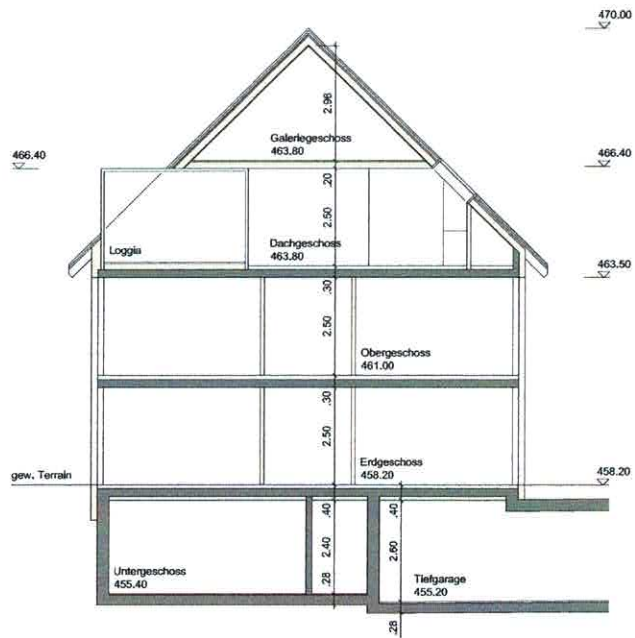

Galeriegeschoss Gebäude A

Galeriegeschoss Gebäude B

Dachgeschoss Gebäude A

Dachgeschoss Gebäude B

Obergeschoss Gebäude A

Obergeschoss Gebäude B

Erdgeschoss Gebäude A

Erdgeschoss Gebäude B

Schnitt A-A Gebäude A

Schnitt A-A Gebäude B

Schnitt B-B Gebäude B

properti

Floor 1 Building 1

Floor 2 Building 1

Approximate total area⁽¹⁾

1937.65 ft²
180.01 m²

Reduced headroom

97.82 ft²
9.09 m²

(1) Excluding balconies and terraces

Reduced headroom:
(below 1.5m/4.92ft)

While every attempt has been made to ensure accuracy, all measurements are approximate, not to scale. This floor plan is for illustrative purposes only.

Approximate total area⁽¹⁾

1318.12 ft²

122.46 m²

(1) Excluding balconies and terraces

While every attempt has been made to ensure accuracy, all measurements are approximate, not to scale. This floor plan is for illustrative purposes only.