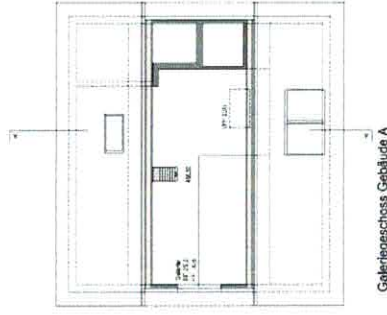

Galeriegeschoss Gebäude A

Galeriegeschoss Gebäude B

Dachgeschoss Gebäude A

Dachgeschoss Gebäude B

Obergeschoss Gebäude A

Obergeschoss Gebäude B

Erdgeschoss Gebäude A

Erdgeschoss Gebäude B

Schnitt A-A Gebäude A

Schnitt A-A Gebäude B

Schnitt B-B Gebäude B

properti

Floor 1 Building 1

Floor 2 Building 1

Approximate total area⁽¹⁾

1937.65 ft²
180.01 m²

Reduced headroom

97.82 ft²
9.09 m²

(1) Excluding balconies and terraces

Reduced headroom:
(below 1.5m/4.92ft)

While every attempt has been made to ensure accuracy, all measurements are approximate, not to scale. This floor plan is for illustrative purposes only.

Approximate total area⁽¹⁾

1318.12 ft²

122.46 m²

(1) Excluding balconies and terraces

While every attempt has been made to ensure accuracy, all measurements are approximate, not to scale. This floor plan is for illustrative purposes only.