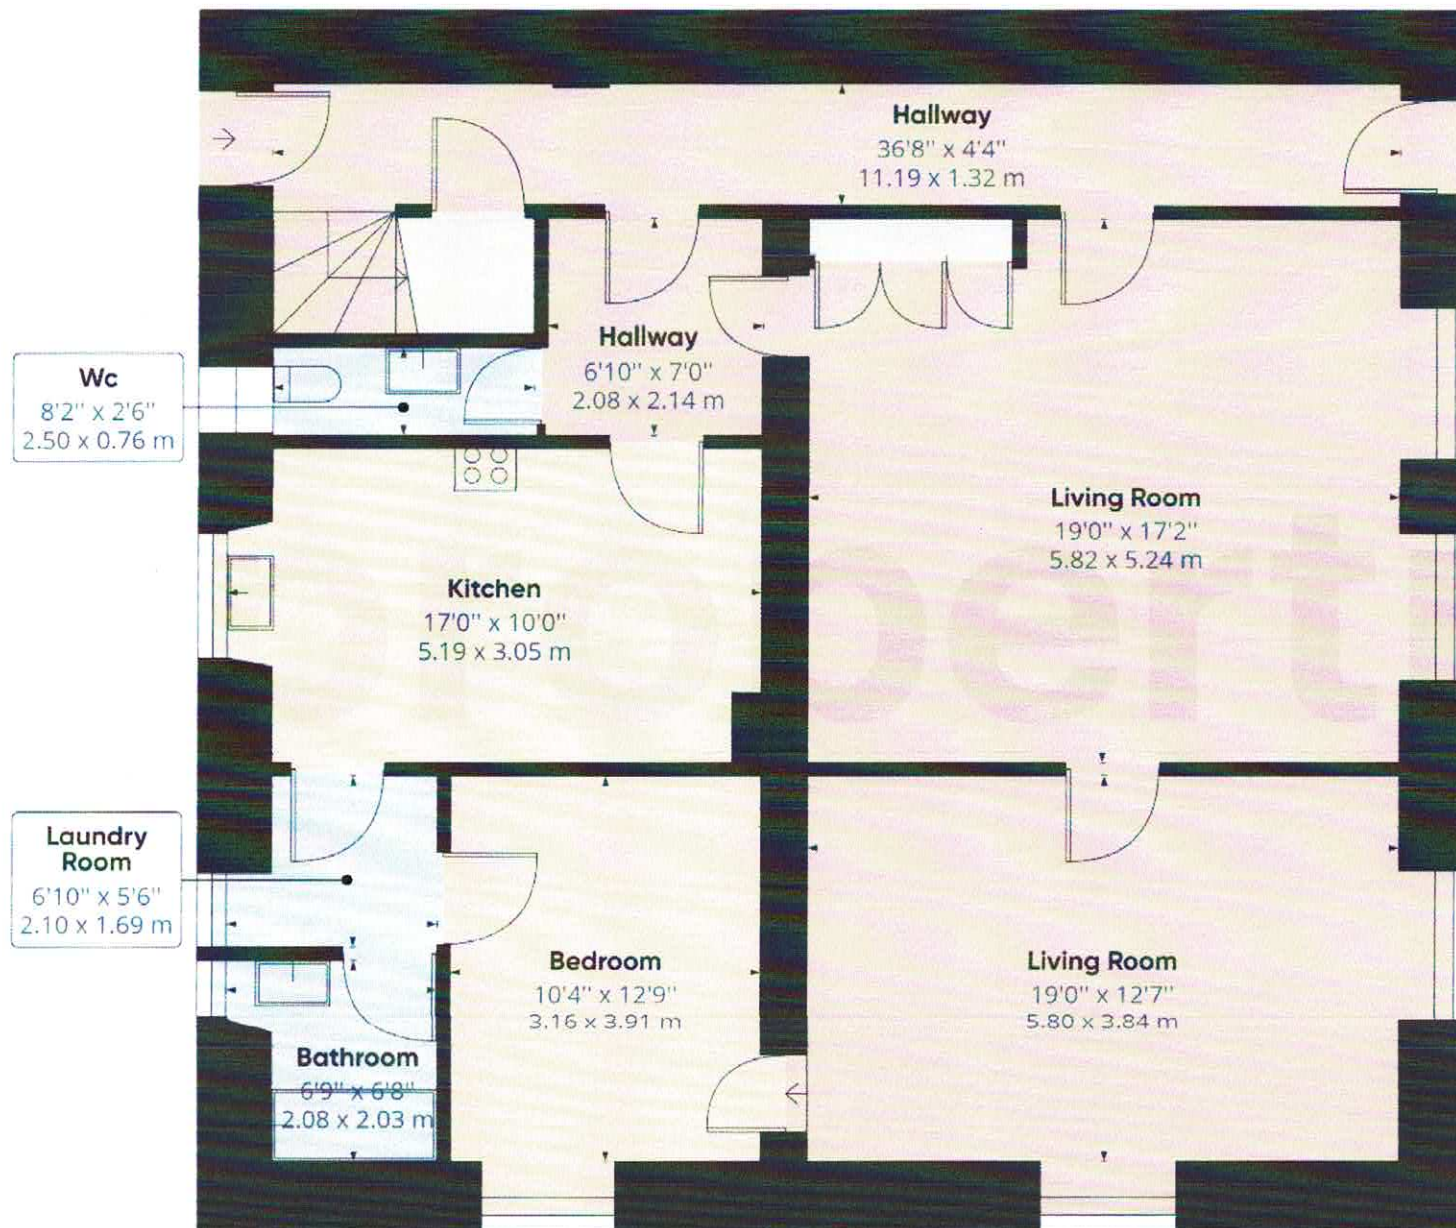

Schnitt A-A Gebäude A

Schnitt A-A Gebäude B

Schnitt B-B Gebäude B

properti

Floor 1 Building 1

Floor 2 Building 1

Approximate total area⁽¹⁾

1937.65 ft²
180.01 m²

Reduced headroom

97.82 ft²
9.09 m²

(1) Excluding balconies and terraces

Reduced headroom:
(below 1.5m/4.92ft)

While every attempt has been made to ensure accuracy, all measurements are approximate, not to scale. This floor plan is for illustrative purposes only.

Approximate total area⁽¹⁾

1318.12 ft²

122.46 m²

(1) Excluding balconies and terraces

While every attempt has been made to ensure accuracy, all measurements are approximate, not to scale. This floor plan is for illustrative purposes only.

Approximate total area⁽¹⁾

1255.22 ft²

116.61 m²

(1) Excluding balconies and terraces

While every attempt has been made to ensure accuracy, all measurements are approximate, not to scale. This floor plan is for illustrative purposes only.