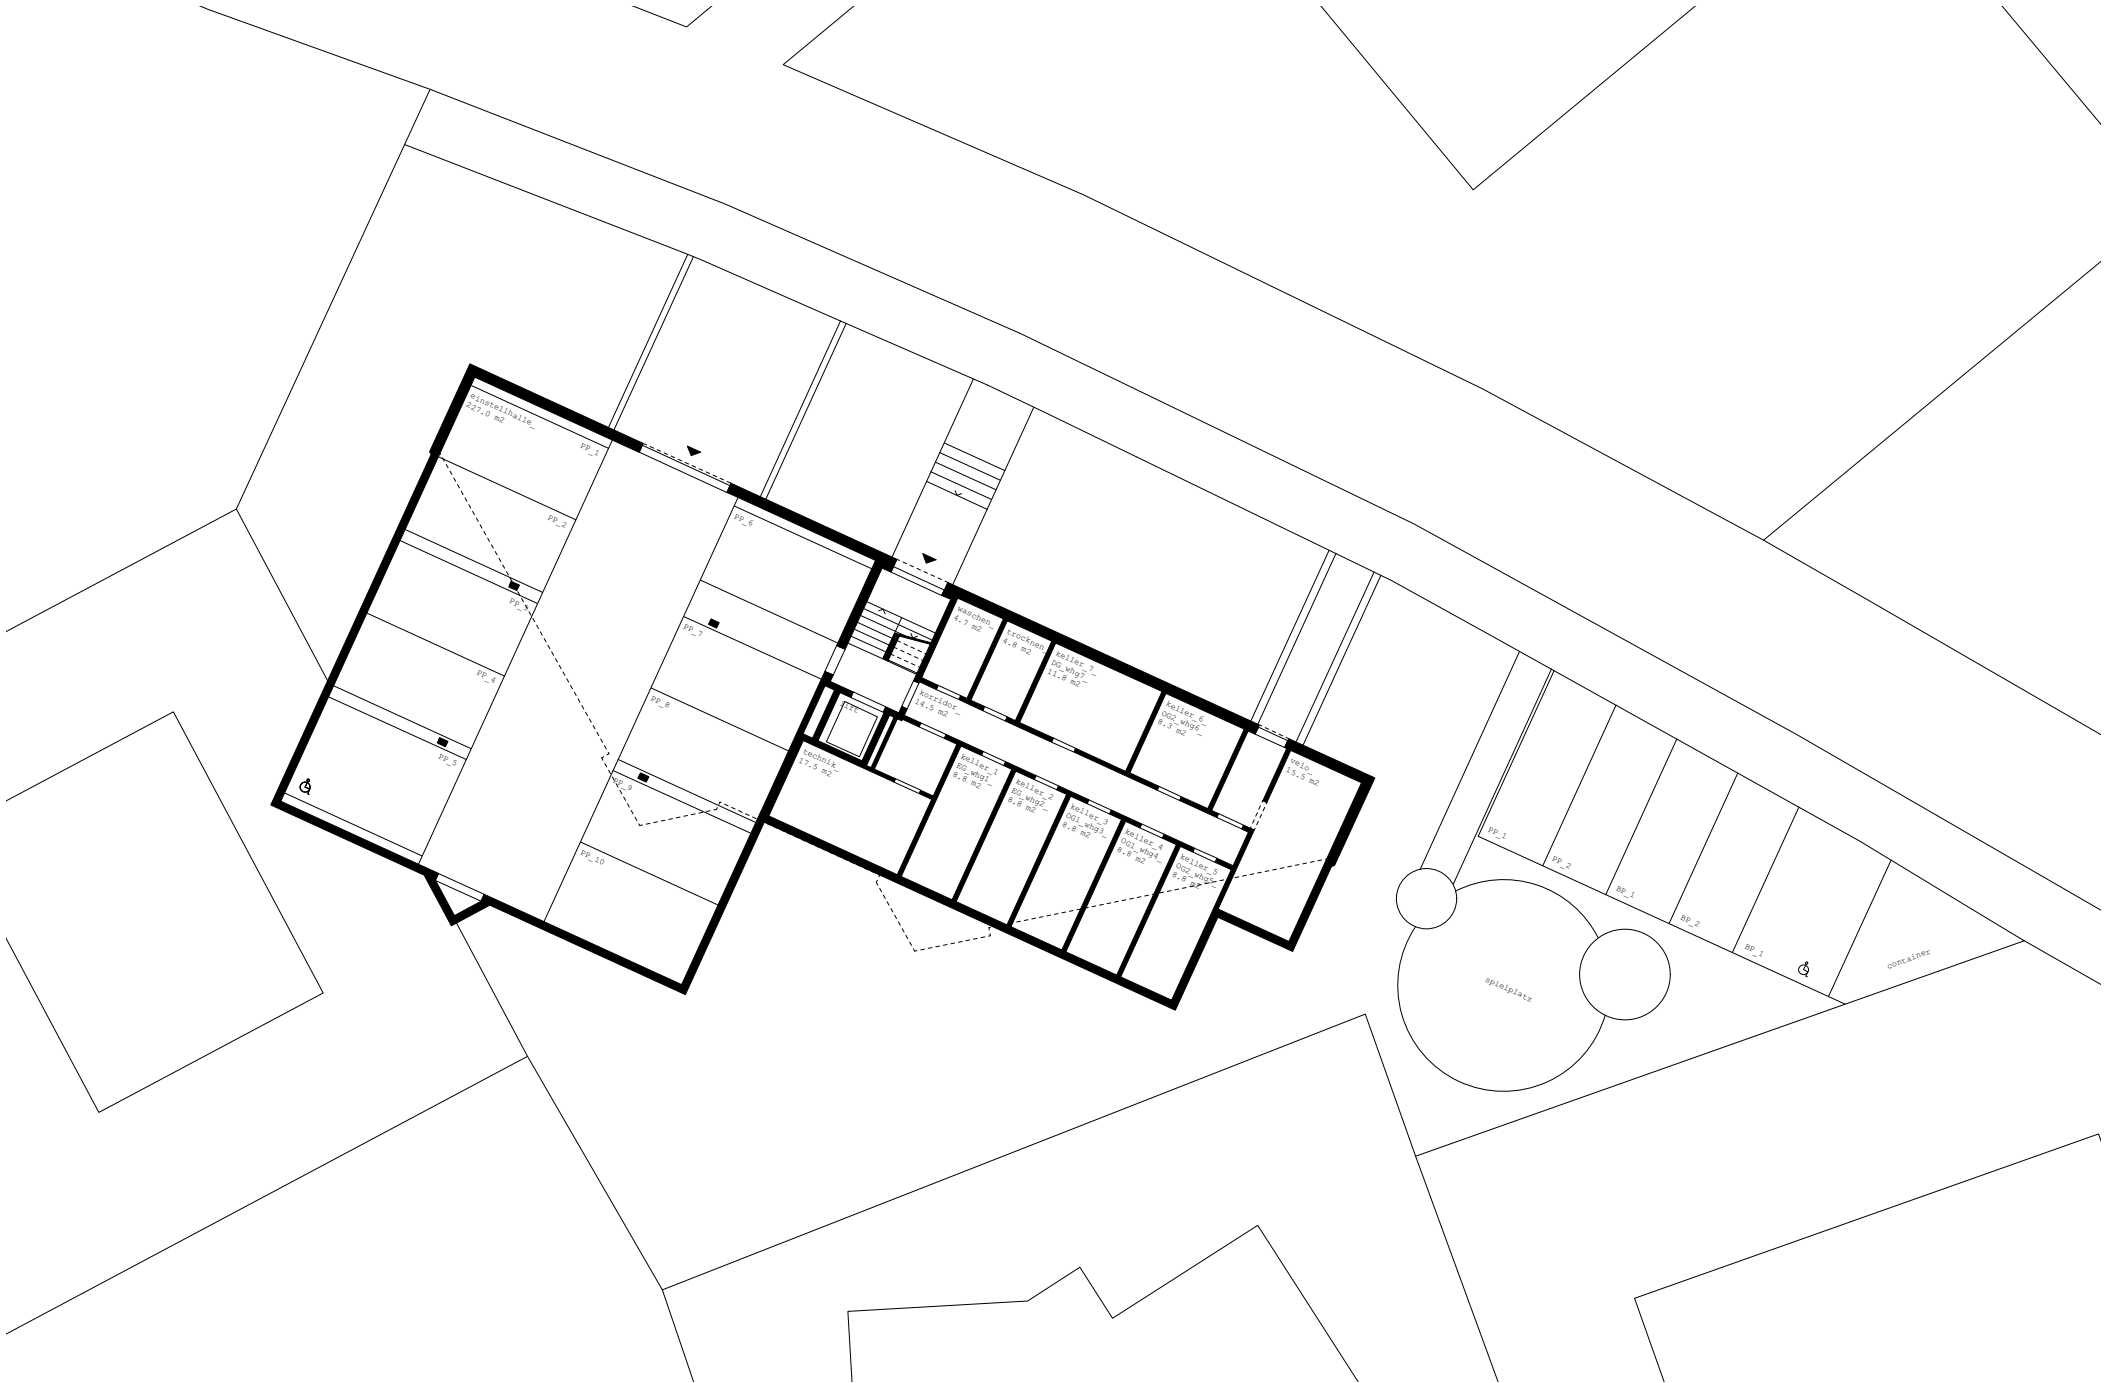

Situation

Heuweidistrasse 3 . 8340 Hinwil

4.5 Zi-Whg\_2/4/6

EG/OG1/OG2

NF\_95.5m2

BGF\_102.0m2

4.5 Zi-Whg\_1/3/5

EG/OG1/OG2

NF\_95.5m2

BGF\_102.0m2