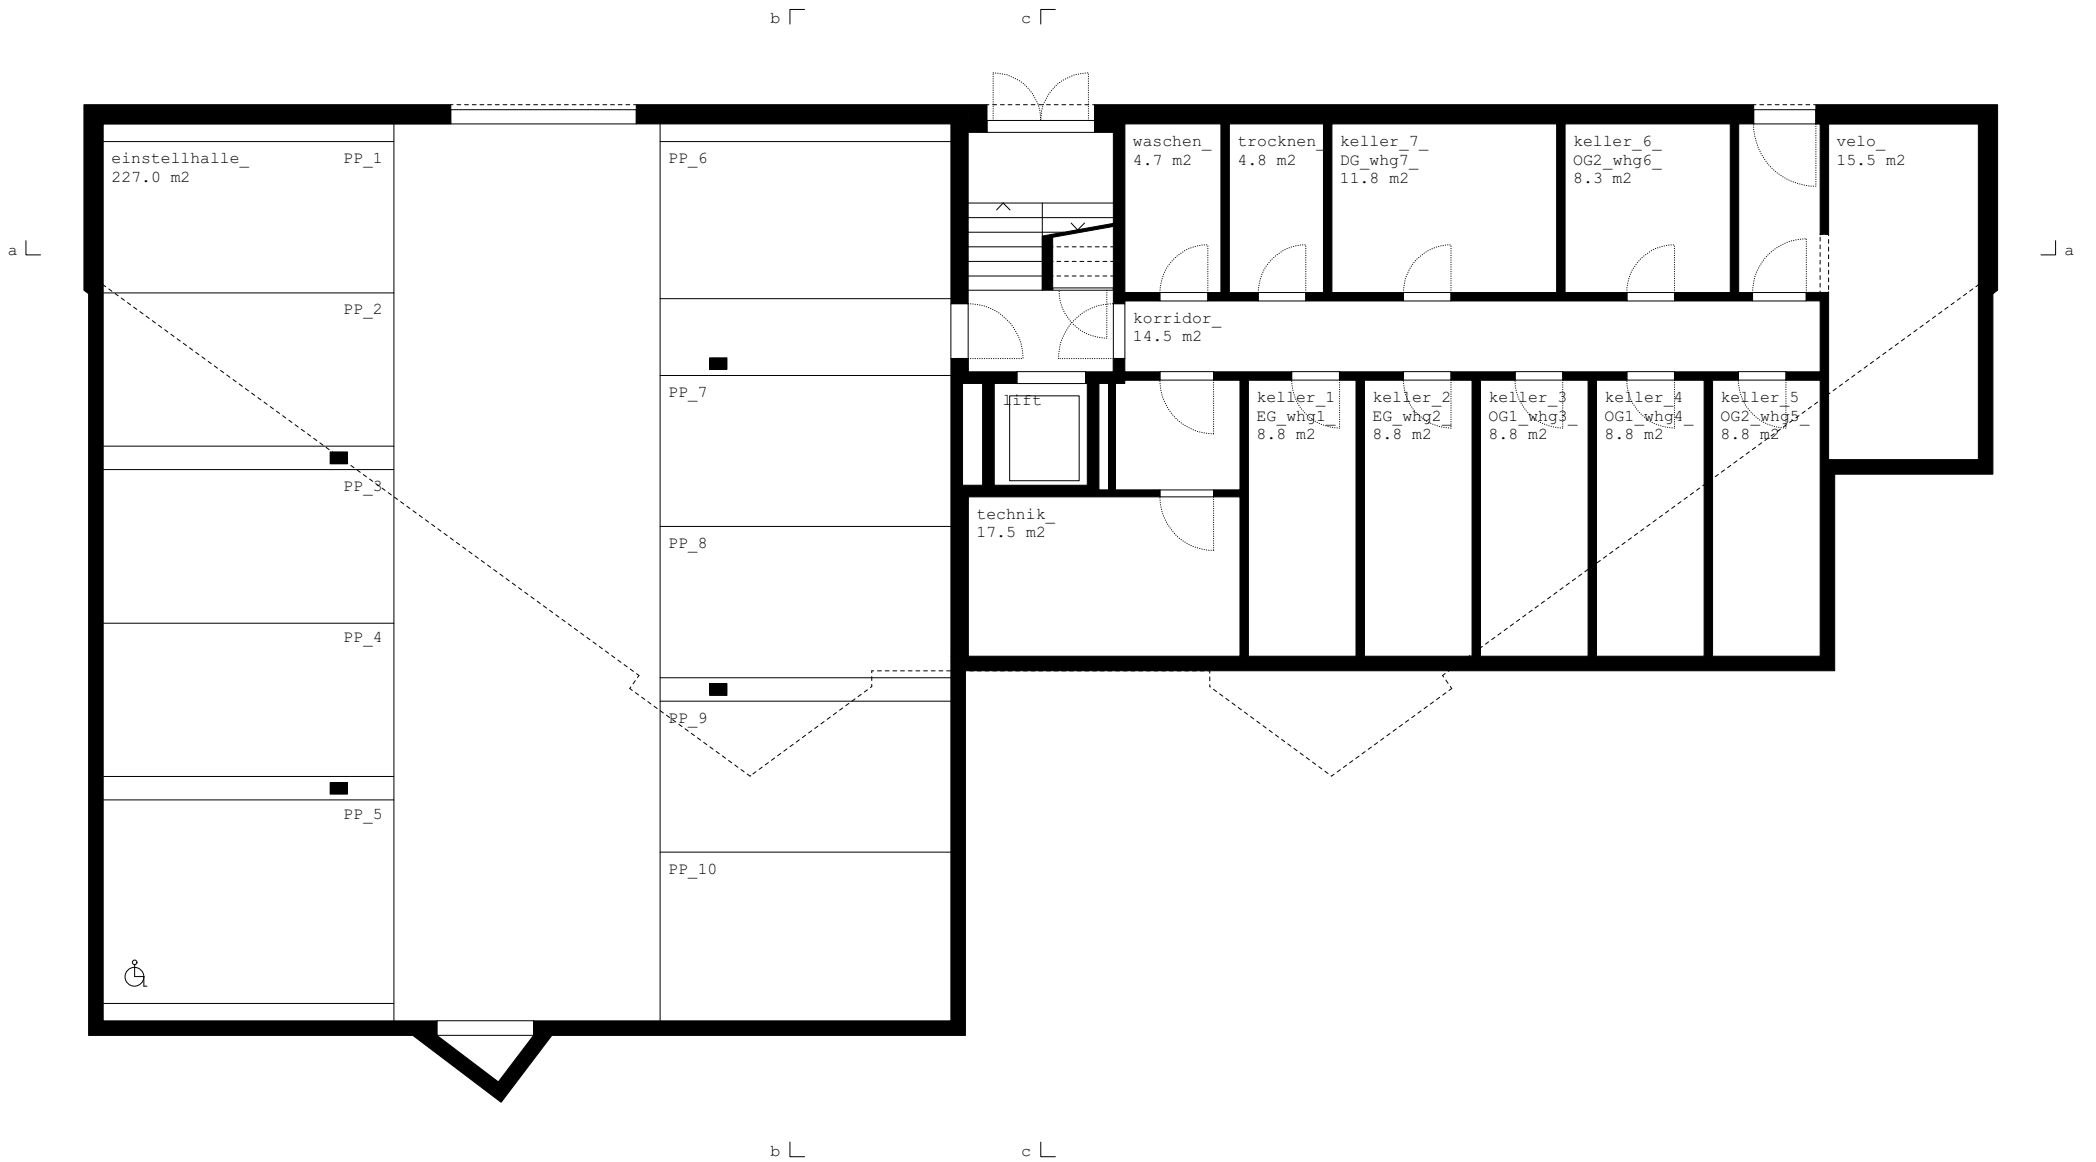

Situation

Heuweidistrasse 3 . 8340 Hinwil

4.5 Zi-Whg\_2/4/6

EG/OG1/OG2

NF\_95.5m2

BGF\_102.0m2

4.5 Zi-Whg\_1/3/5

EG/OG1/OG2

NF\_95.5m2

BGF\_102.0m2